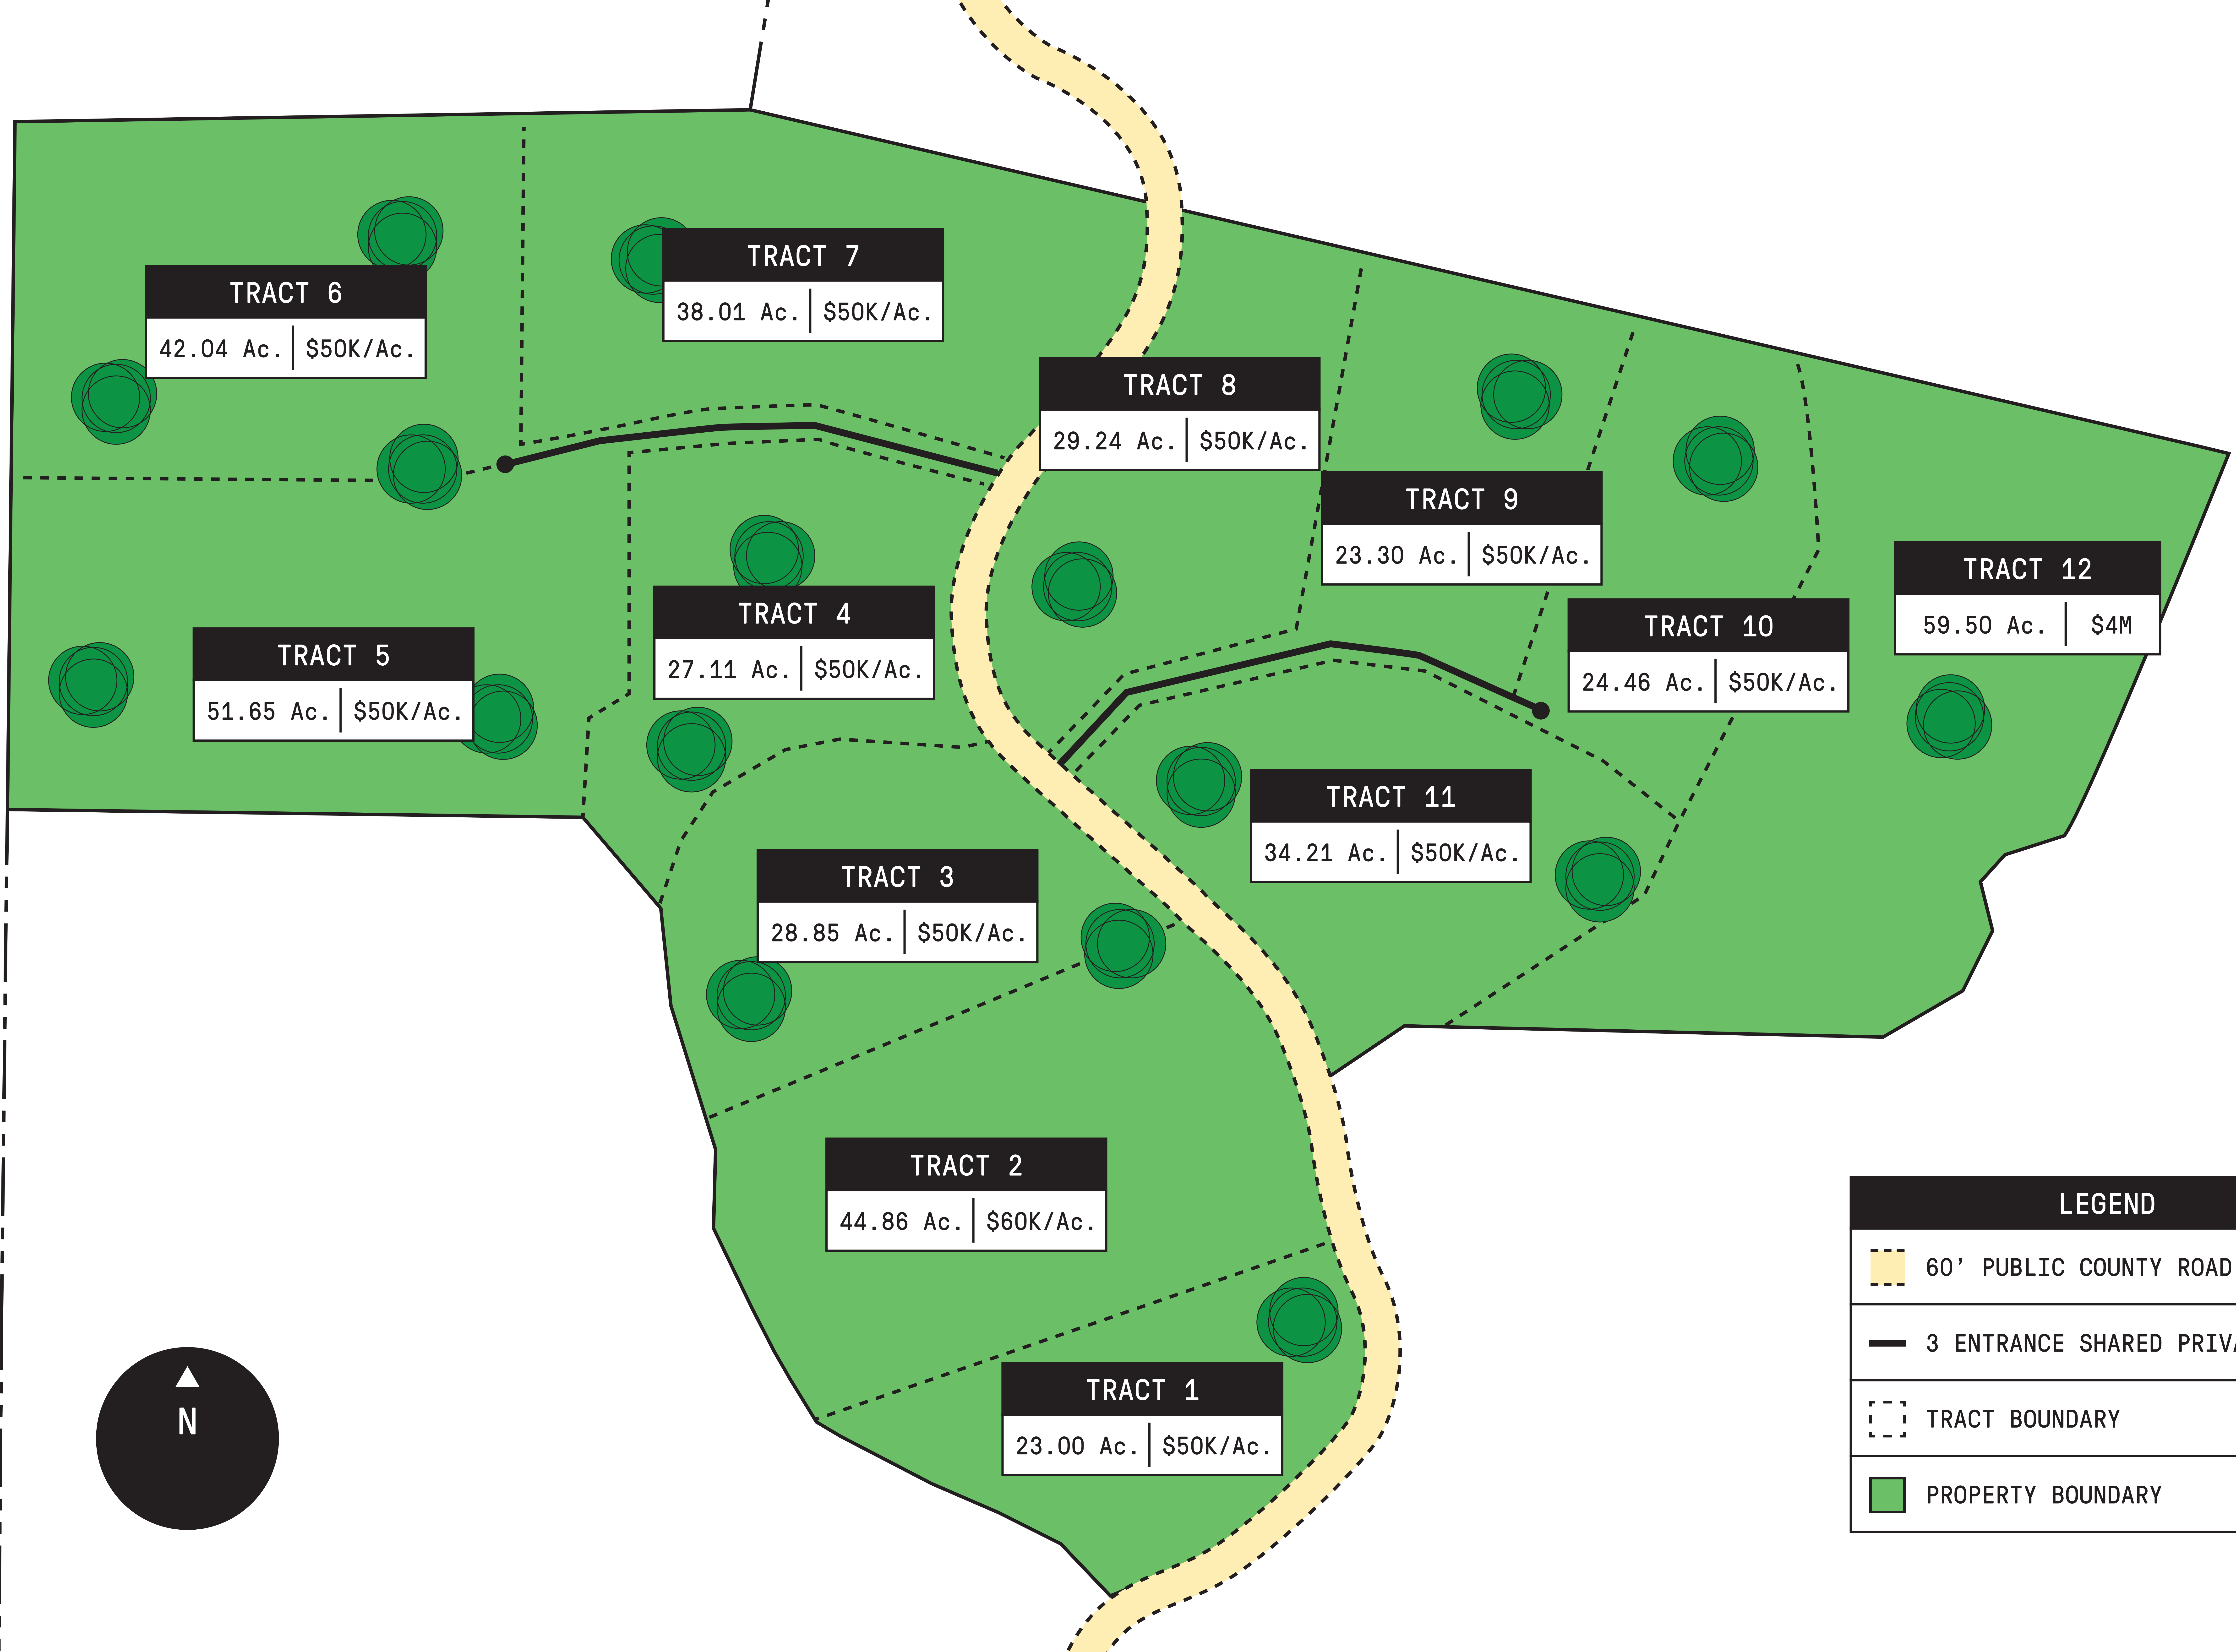

LEGEND	
	60' PUBLIC COUNTY ROAD
	3 ENTRANCE SHARED PRIVATE ROAD
	TRACT BOUNDARY
	PROPERTY BOUNDARY

LEGEND	
	60' PUBLIC COUNTY ROAD
	3 ENTRANCE SHARED PRIVATE ROAD
	TRACT BOUNDARY
	PROPERTY BOUNDARY