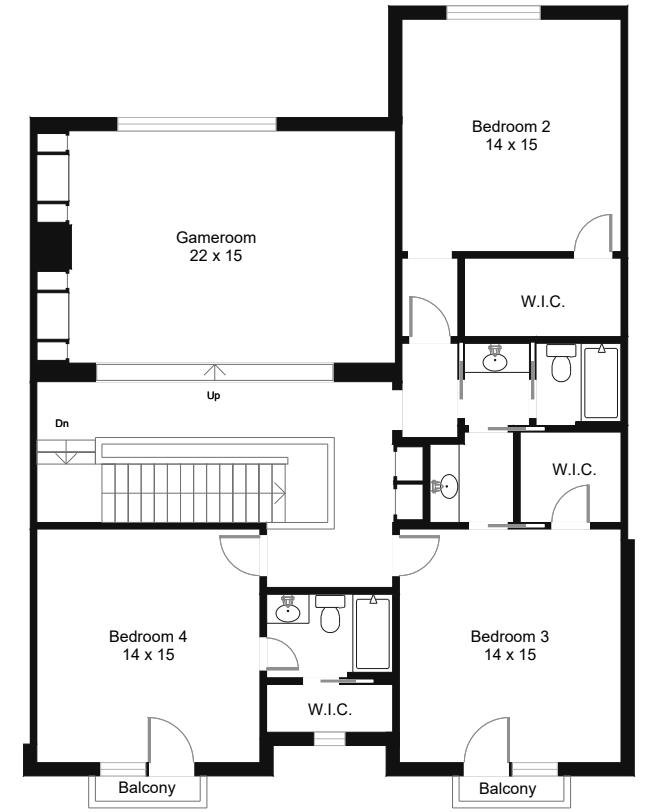

7932 W Rim Drive Austin, Texas

First Floor

Second Floor

© Floor Plan Graphics LLC 2020. This floor plan is an artistic rendering only. All dimensions are approximate. Floor Plan Graphics LLC and Compass Real Estate make no representation or warranty as to this rendering's accuracy and no measurements or dimensions should be relied upon without independent verification. This floor plan and its respective square footage materials and information remain the property of Floor Plan Graphics LLC.

Marketed by Joanie Capalupo, Broker Associate-Compass, 512.470.7467, joanie.capalupo@compass.com
Floor plan by Floor Plan Graphics LLC, 512.454.0383, FloorPlanGraphics.com