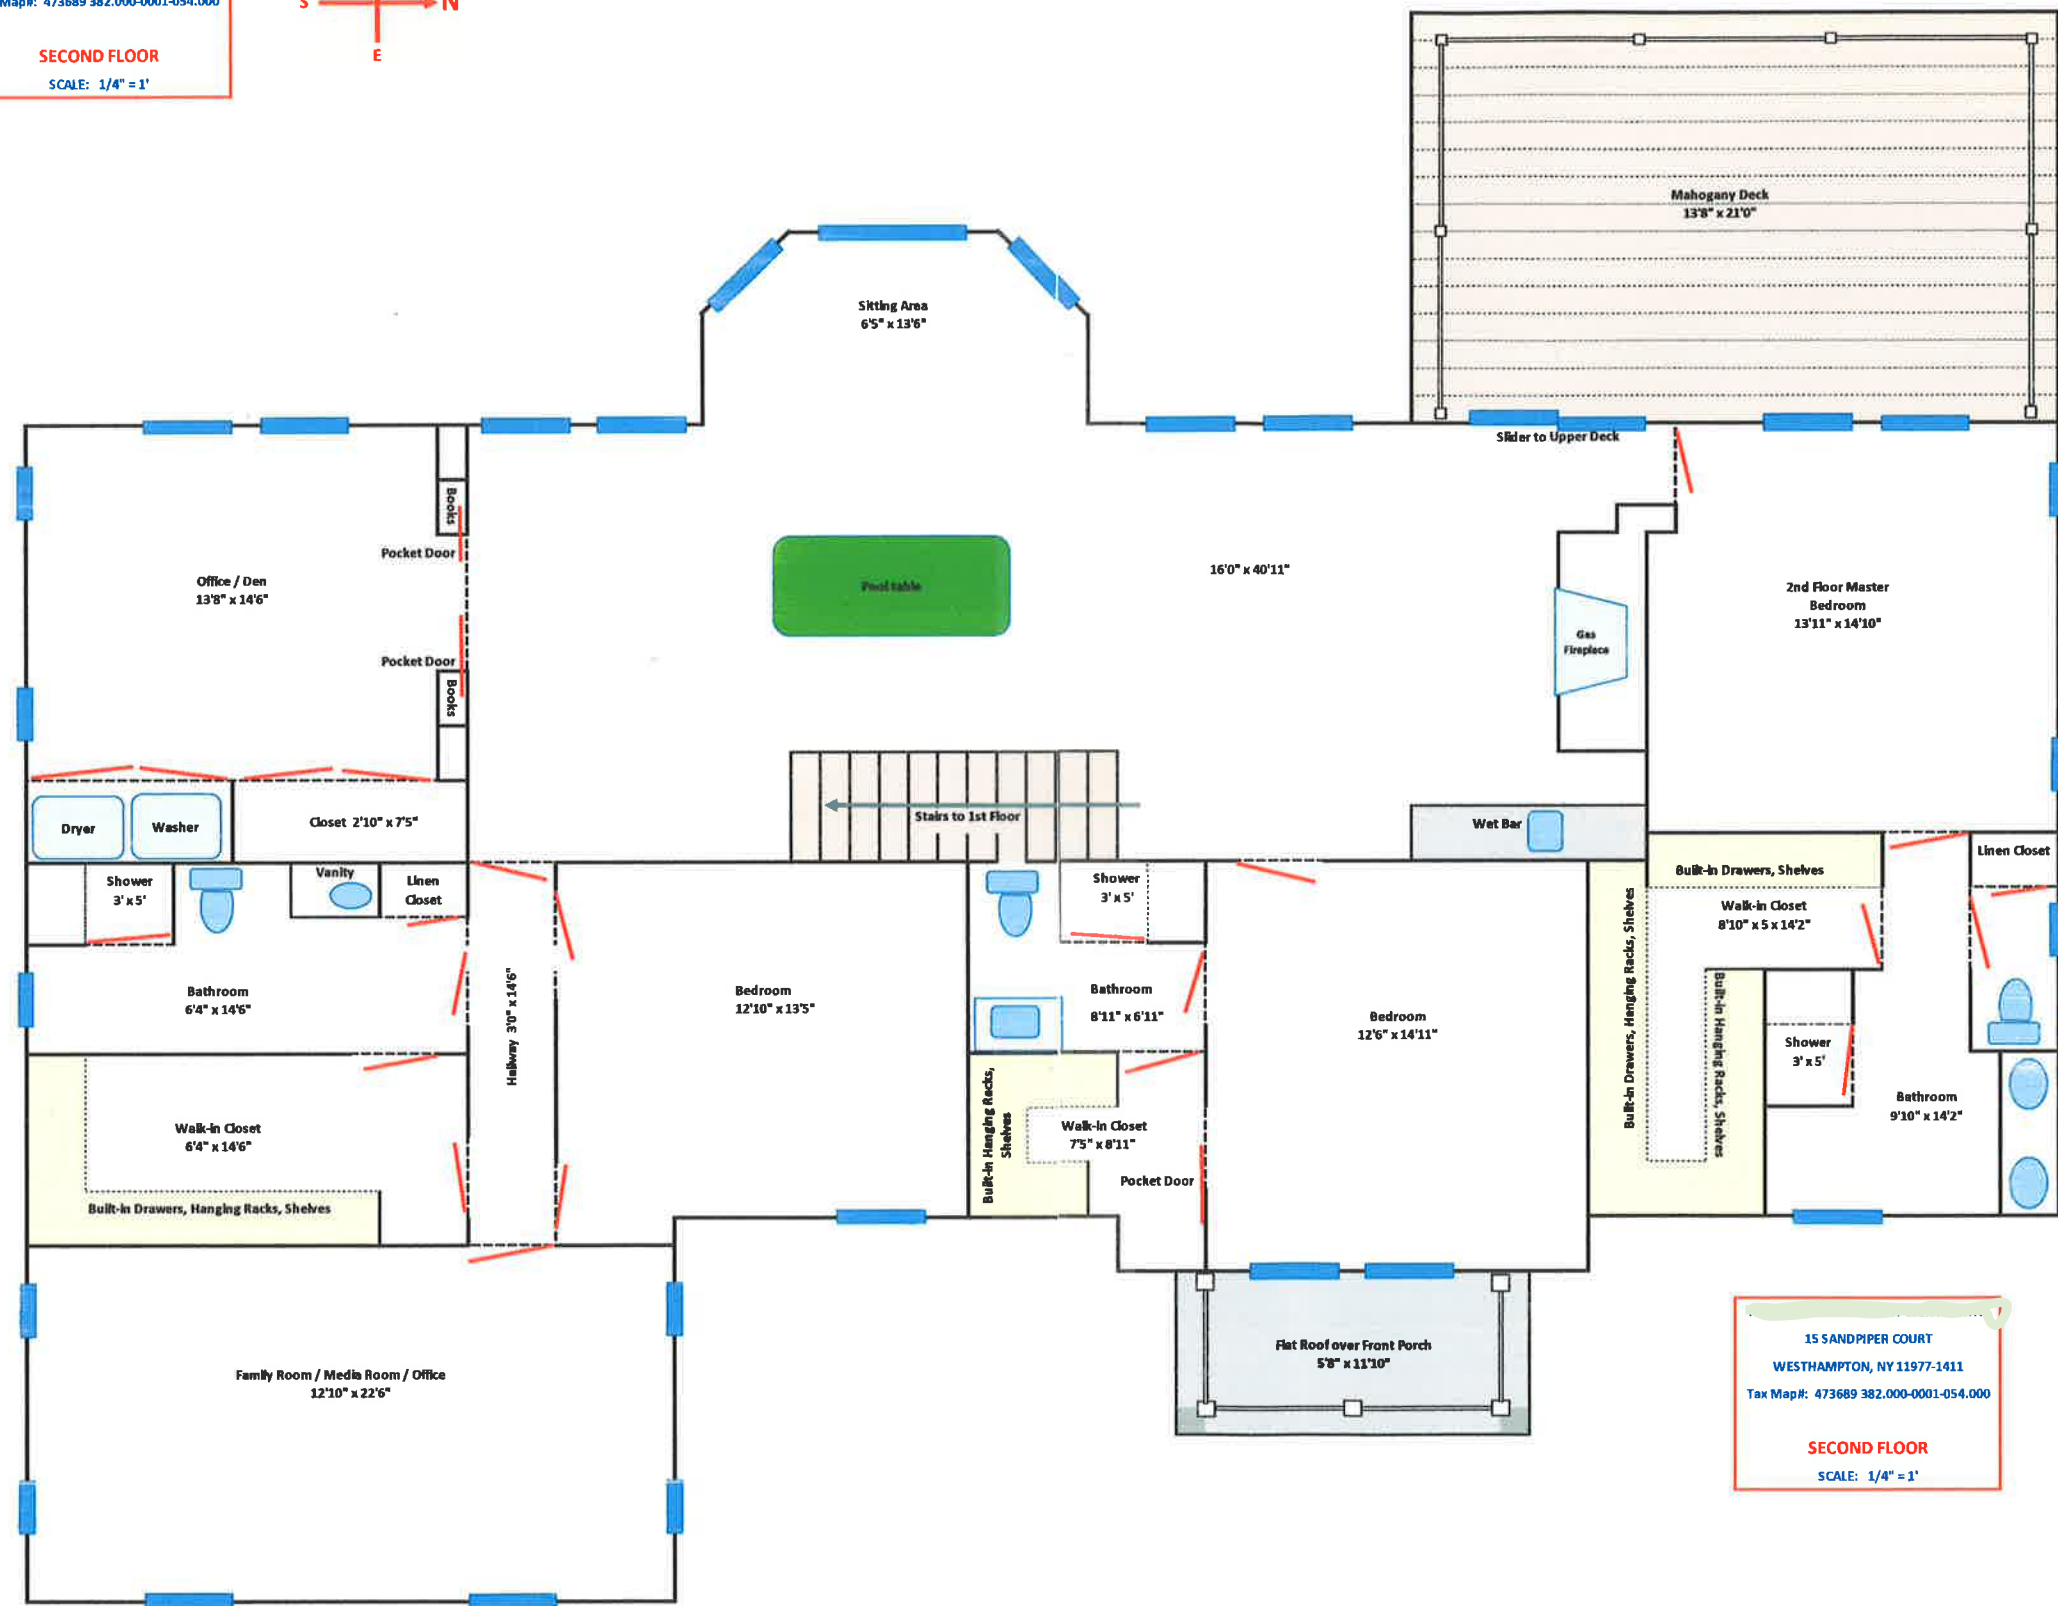

15 SANDPIPER COURT
WESTHAMPTON, NY 11977-1411
Tax Map#: 473689 382.000-0001-054.000

SECOND FLOOR
SCALE: 1/4" = 1'

15 SANDPIPER COURT
WESTHAMPTON, NY 11977-1411
Tax Map#: 473689 382.000-0001-054.000

SECOND FLOOR
SCALE: 1/4" = 1'