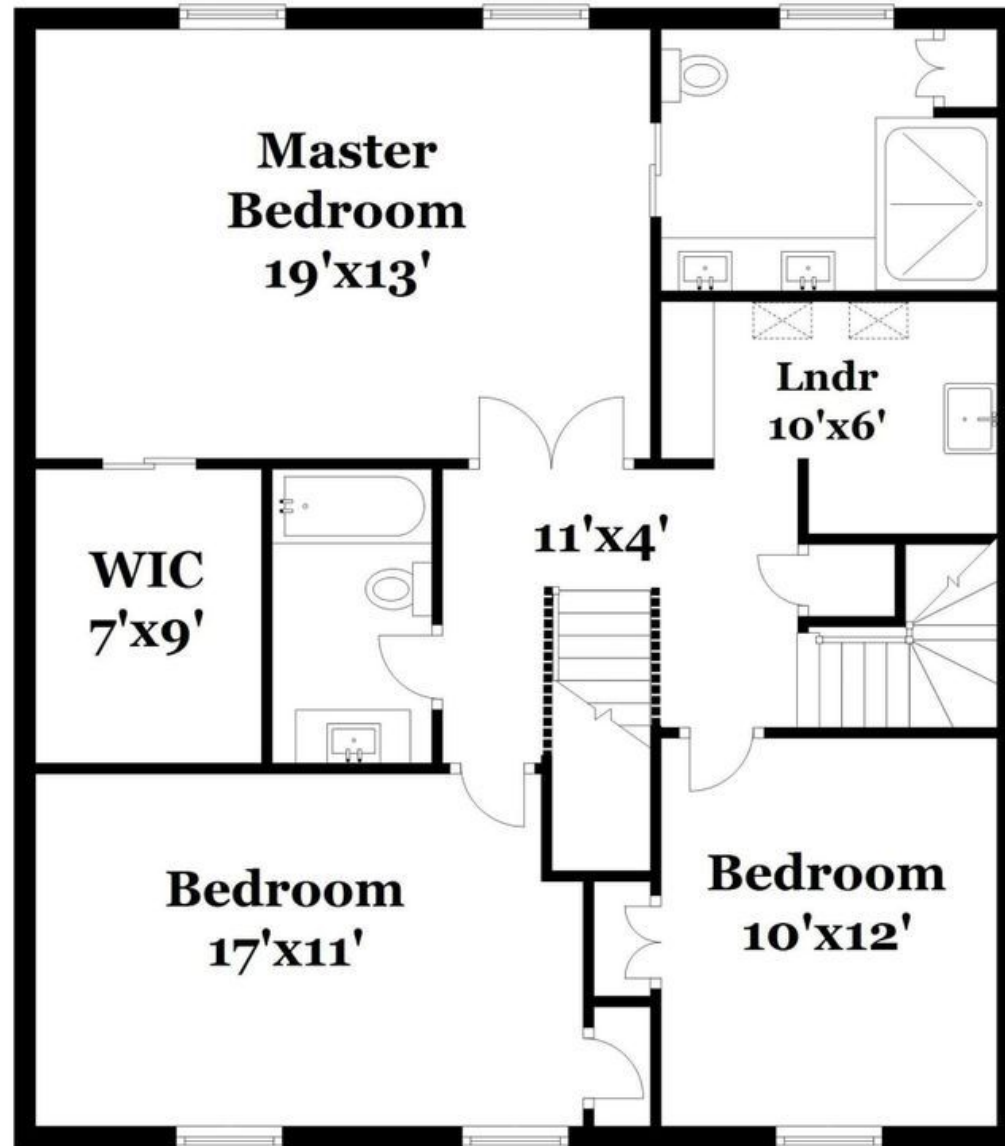

30 Georgetowne N, Greenwich, CT 06831

30 Georgetowne N, Greenwich, CT 06831

30 Georgetowne N, Greenwich, CT 06831