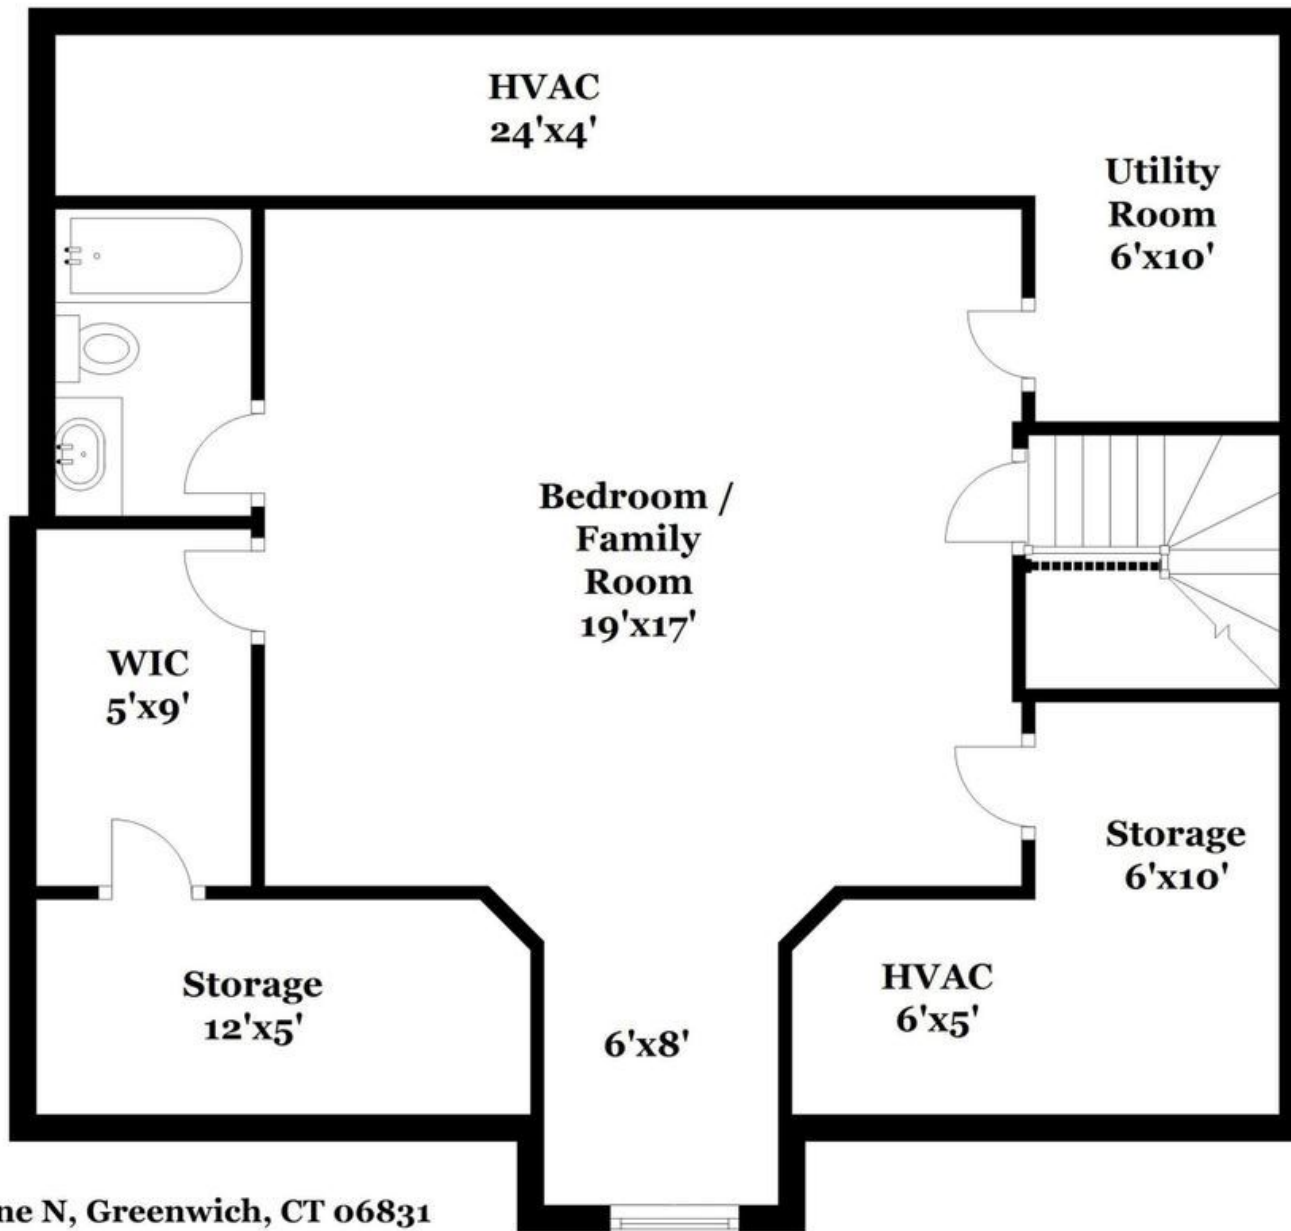

30 Georgetowne N, Greenwich, CT 06831

30 Georgetowne N, Greenwich, CT 06831

30 Georgetowne N, Greenwich, CT 06831