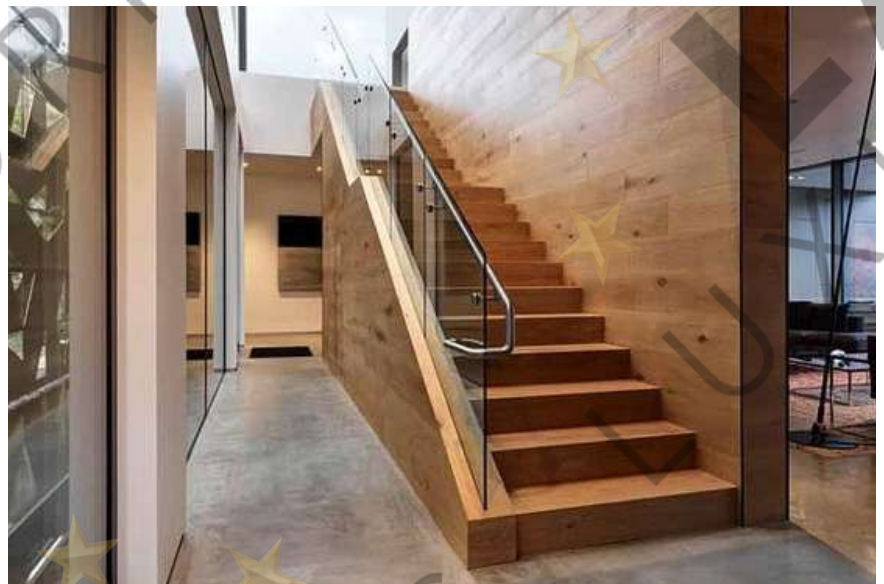

4 Bedroom / 5 Bathroom

Gloaming Way,  
Los Angeles, CA 90069

**LA  
Luxuries**

Modern super mansion atop private ridge in Coldwater Canyon. Ultimate Swiss technology provides an architecture and beautiful contemporary design, fashioned for comfort, security, luxury & enjoyment. Entire walls of glass open to feature panoramic views of canyon, City & Ocean extending to Catalina Island on beautiful days.

Nature surrounds the setting and embraces the stunning architecture it protects. Nearly maintenance-free external fiber cement wall panels never require paint/maintenance. Triple-paned pneumatic windows & doors maintain constant perfect indoor temperatures on the warmest or coolest of days. Gallery walls showcase a world collection in every room. Blissful outdoor entertaining offers 2000SF of covered terrace, heated outdoor Kitchen & Dining, fire pit lounges--all overlooking serene views. A world class trophy.

Massive entertaining space across all aspects of the glass and steel architecture.