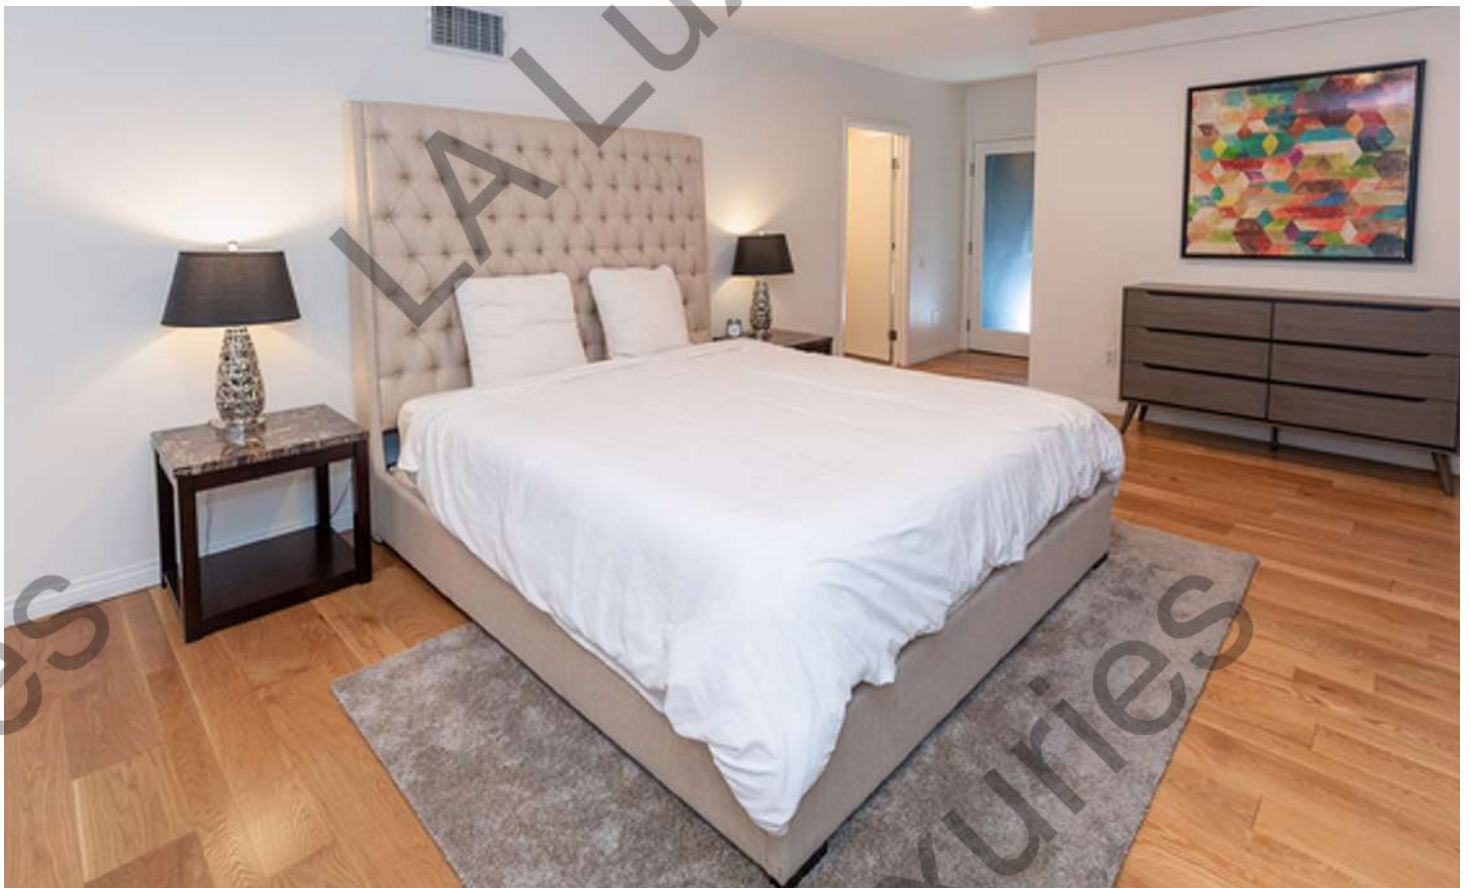

4 BEDROOM 4 BATHROOM

Whitley Ter,
Los Angeles, CA

**LA
LUXURIES**

Spectacular city lights view
in prestigious Whitley
Heights. Remodeled
throughout.

Large gourmet kitchen with Wolf range.
Pull out parking for 2 cars, 1 garage, and
plenty of street parking for guests. Lush
landscaping in quiet neighborhood.

All bedrooms have full bathrooms with marble or ceasar stone counter tops. Separate entrance to guest suite with kitchen and city view. Two large balconies, two flagstone open patios, and two large view decks; one with jacuzzi tub and gazebo.

Highlights

- Private
- Outdoor Dining
- Views
- Jacuzzi
- Office
- Guest Suite with Kitchenette