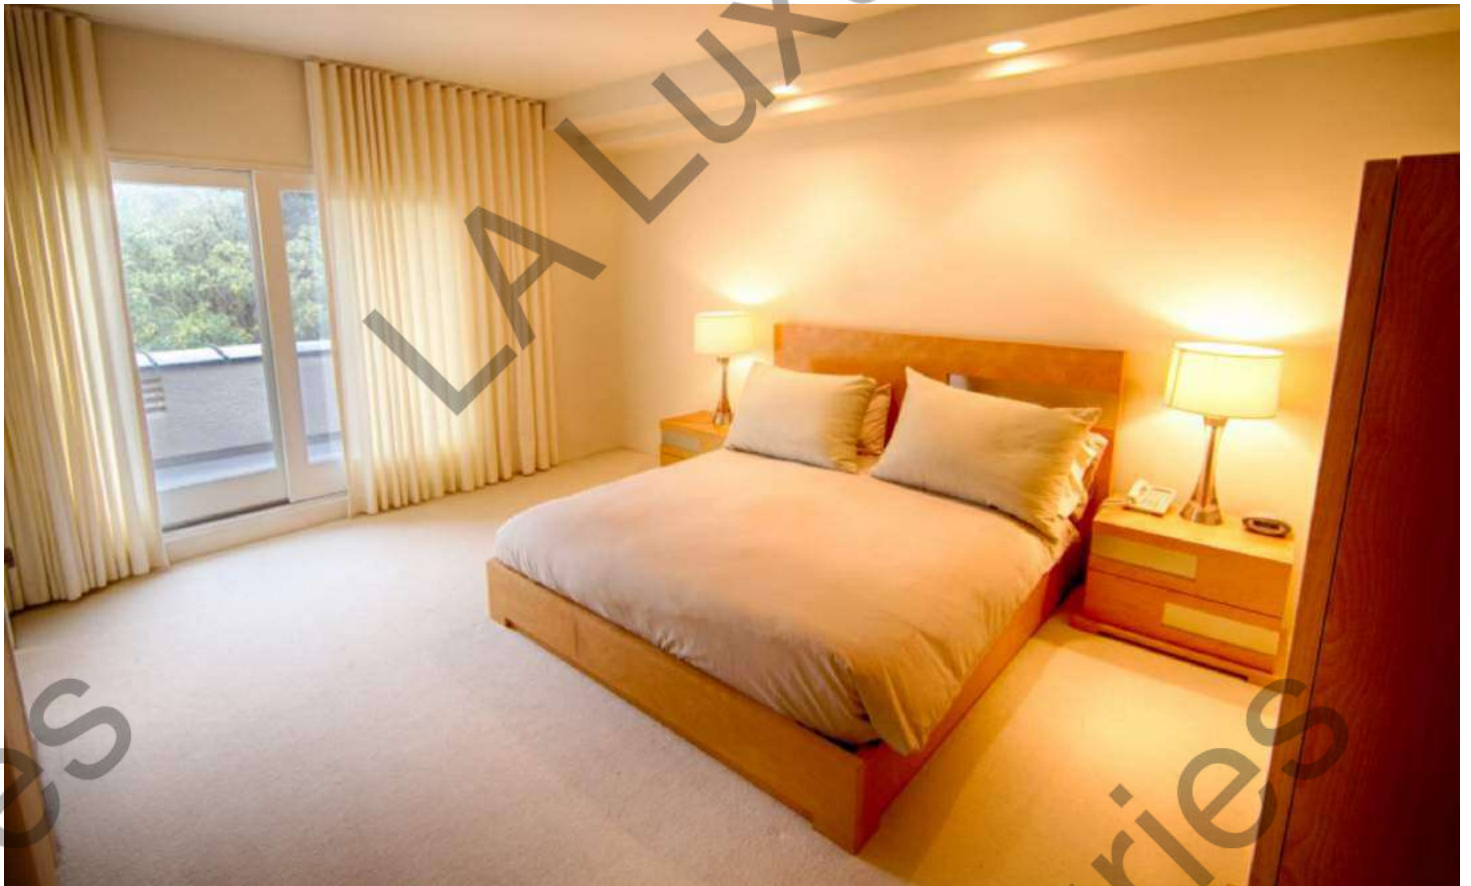

5 BEDROOM / 5 BATHROOM

Versace house, Malibu, CA 90265

**LA
LUXURIES**

Point Dume Oceanfront Estate Enter through double gates into this completely private estate located in one of Malibu's most desirable oceanfront locations offering a sleek, sophisticated and visually commanding Contemporary residence. The dramatic entrance offers a palatial and sparkling tiered fountain, glass and stainless steel front doors and a two-story entrance with grand foyer. The formal living room with stainless steel fireplace, custom art lighting, full bar the perfect room

office with ultra suede wallcoverings, two powder bathrooms and an elevator. Impeccable attention to detail including state-of-the-art amenities from a Smart House automated lighting system, whole house entertainment system with Creston controls and the ultimate in security. Circular driveway, four car garage and extensive additional parking areas. Oceanfront pool and spa, seating area with firepit, steps to the beach, private and lighted tennis court, full guest house with kitchen and bathroom. This residence was designed to take full advantage of its rare location and ocean frontage and offers endless coastline and whitewater.

The master bedroom is appointed with high ceilings, an ocean-facing deck, large fireplace with a hidden flat screen tv above, dual bath suites, custom built-ins in both walk-in closets, steam shower, Jacuzzi tub and a gym. Four additional bedroom suites, each with a private bath provide wonderful views,