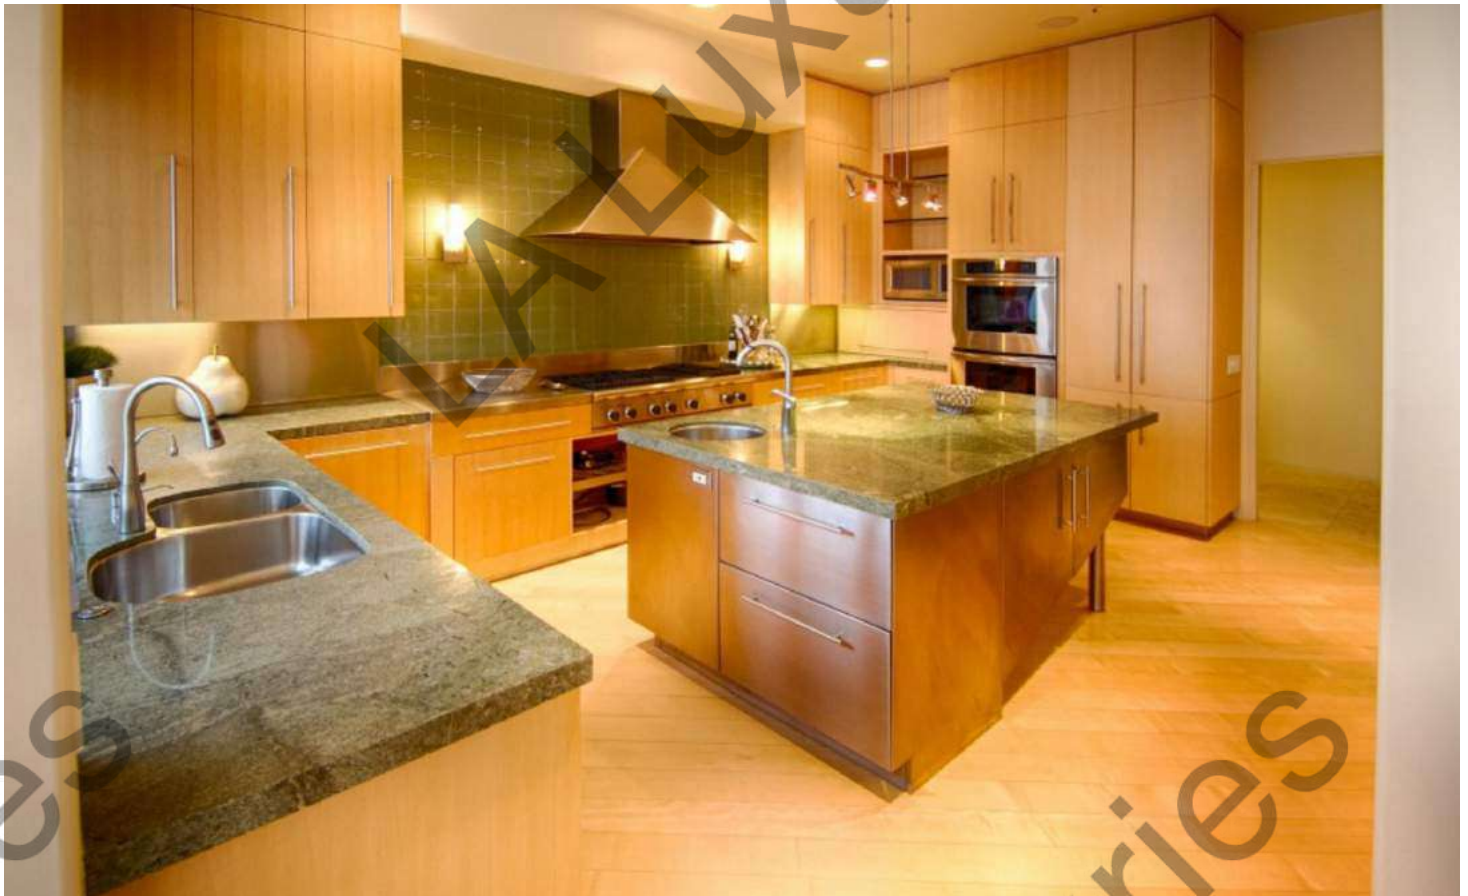

5 BEDROOM / 5 BATHROOM

Versace house, Malibu, CA 90265

**LA
LUXURIES**

Point Dume Oceanfront Estate Enter through double gates into this completely private estate located in one of Malibu's most desirable oceanfront locations offering a sleek, sophisticated and visually commanding Contemporary residence. The dramatic entrance offers a palatial and sparkling tiered fountain, glass and stainless steel front doors and a two-story entrance with grand foyer. The formal living room with stainless steel fireplace, custom art lighting, full bar the perfect room

Numerous ocean view patios. Chef's kitchen with top-of-the-line appliances including separate Sub-Zero refrigerator and freezer, Thermador double ovens and stove top, two Miele dishwashers, custom Esmeralda granite countertops, center island and an ocean view breakfast nook. Butler's pantry with 500 bottle wine cooler, formal dining room and a spacious family room/media room awaits with THX surround sound, stone and stainless steel fireplace and finely crafted bird's-eye maple entertainment built-ins.

office with ultra suede wallcoverings, two powder bathrooms and an elevator. Impeccable attention to detail including state-of-the-art amenities from a Smart House automated lighting system, whole house entertainment system with Creston controls and the ultimate in security. Circular driveway, four car garage and extensive additional parking areas. Oceanfront pool and spa, seating area with firepit, steps to the beach, private and lighted tennis court, full guest house with kitchen and bathroom. This residence was designed to take full advantage of its rare location and ocean frontage and offers endless coastline and whitewater.