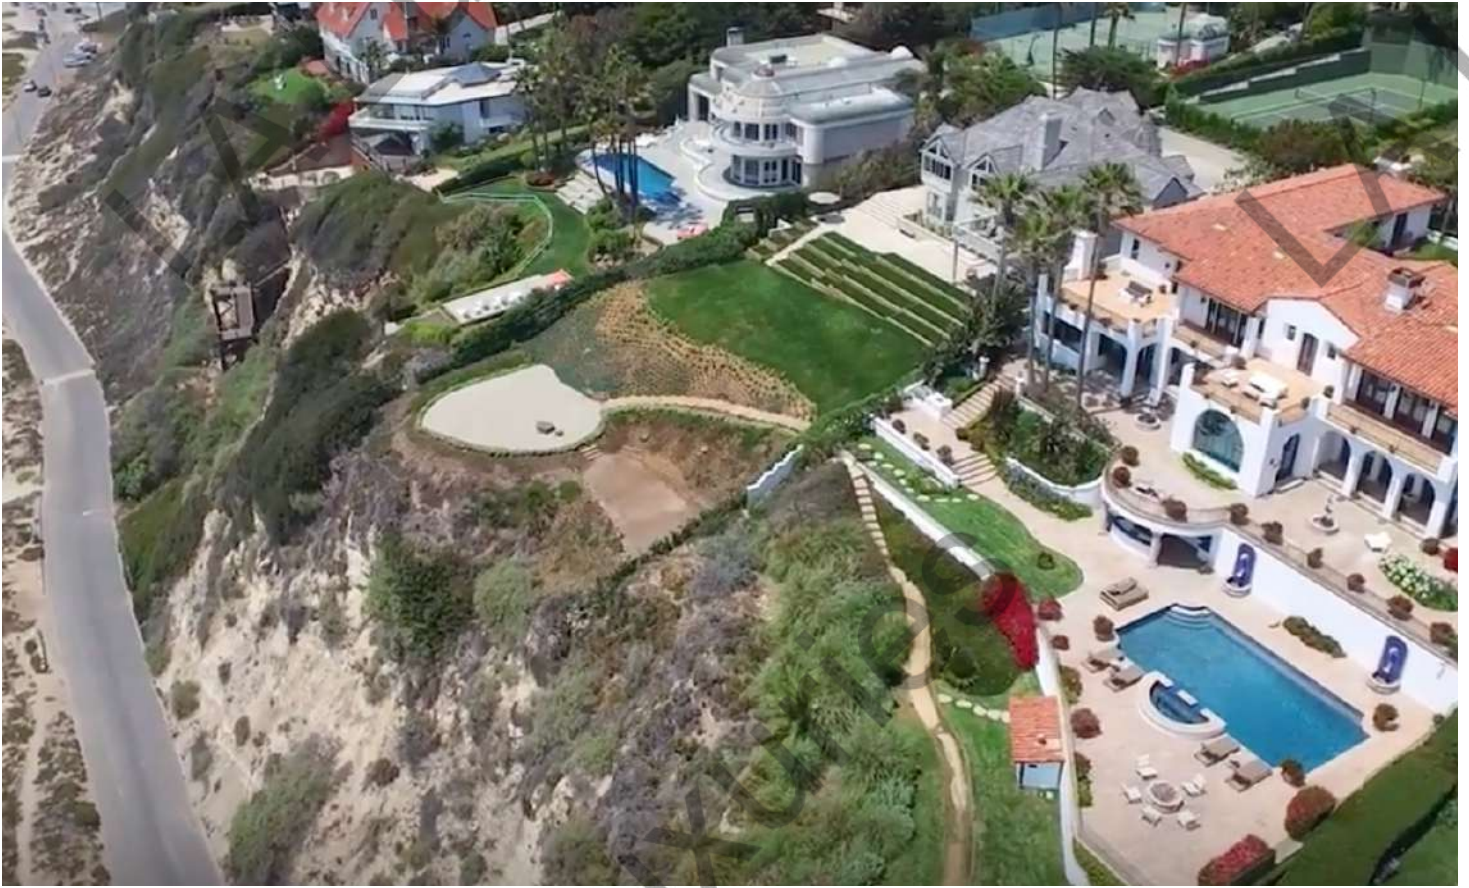

5 BEDROOM / 7 BATHROOM

Birdview Tennis Estate, Malibu, CA 90265

**LA
LUXURIES**

This stunning home located on prestigious Point Dume bluff, with its sprawling property and extensive remodeling, has been redesigned as the ultimate Malibu getaway. This contemporary Tudor home has breathtaking views of Westward beach that extend as far as the eye can see.

Tennis court, basketball hoop, alfresco dining area for 10 and a serene Zen garden overlooking the ocean. The dramatic entry way offers you a glimpse into the relaxing yet chic style of design that is present throughout the entire house. Entertain friends at one of the many dining areas around the property or simply relax with them in the great room as the doors open to unobstructed ocean views. If you choose to stay inside, enjoy the fireplaces, both in the great room and dining room, as well as the flat screen televisions in both.

The Master bedroom is an oasis in itself with a private ocean-view patio, fireplace, seating area and a 70-inch flat screen TV. All guest bedrooms have been remodeled and decorated beautifully to include Queen or King beds and flat screen TV's.

Highlights

- Entertainment Home
- Weddings and Event Space
- Tennis Court
- *No Pool
- Close proximity to beach below