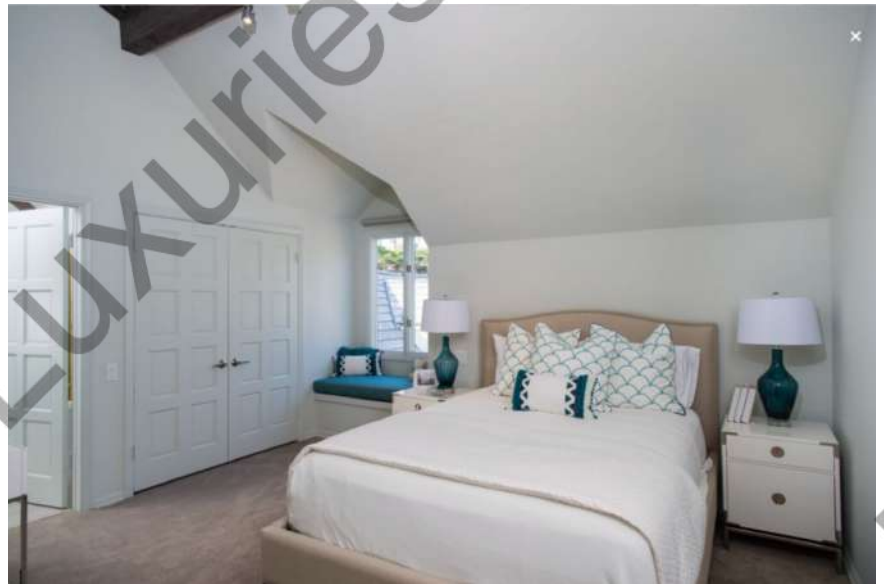

5 BEDROOM / 7 BATHROOM

Birdview Tennis Estate, Malibu, CA 90265

**LA
LUXURIES**

This stunning home located on prestigious Point Dume bluff, with its sprawling property and extensive remodeling, has been redesigned as the ultimate Malibu getaway. This contemporary Tudor home has breathtaking views of Westward beach that extend as far as the eye can see.

Tennis court, basketball hoop, alfresco dining area for 10 and a serene Zen garden overlooking the ocean. The dramatic entry way offers you a glimpse into the relaxing yet chic style of design that is present throughout the entire house. Entertain friends at one of the many dining areas around the property or simply relax with them in the great room as the doors open to unobstructed ocean views. If you choose to stay inside, enjoy the fireplaces, both in the great room and dining room, as well as the flat screen televisions in both.

The Master bedroom is an oasis in itself with a private ocean-view patio, fireplace, seating area and a 70-inch flat screen TV. All guest bedrooms have been remodeled and decorated beautifully to include Queen or King beds and flat screen TV's.