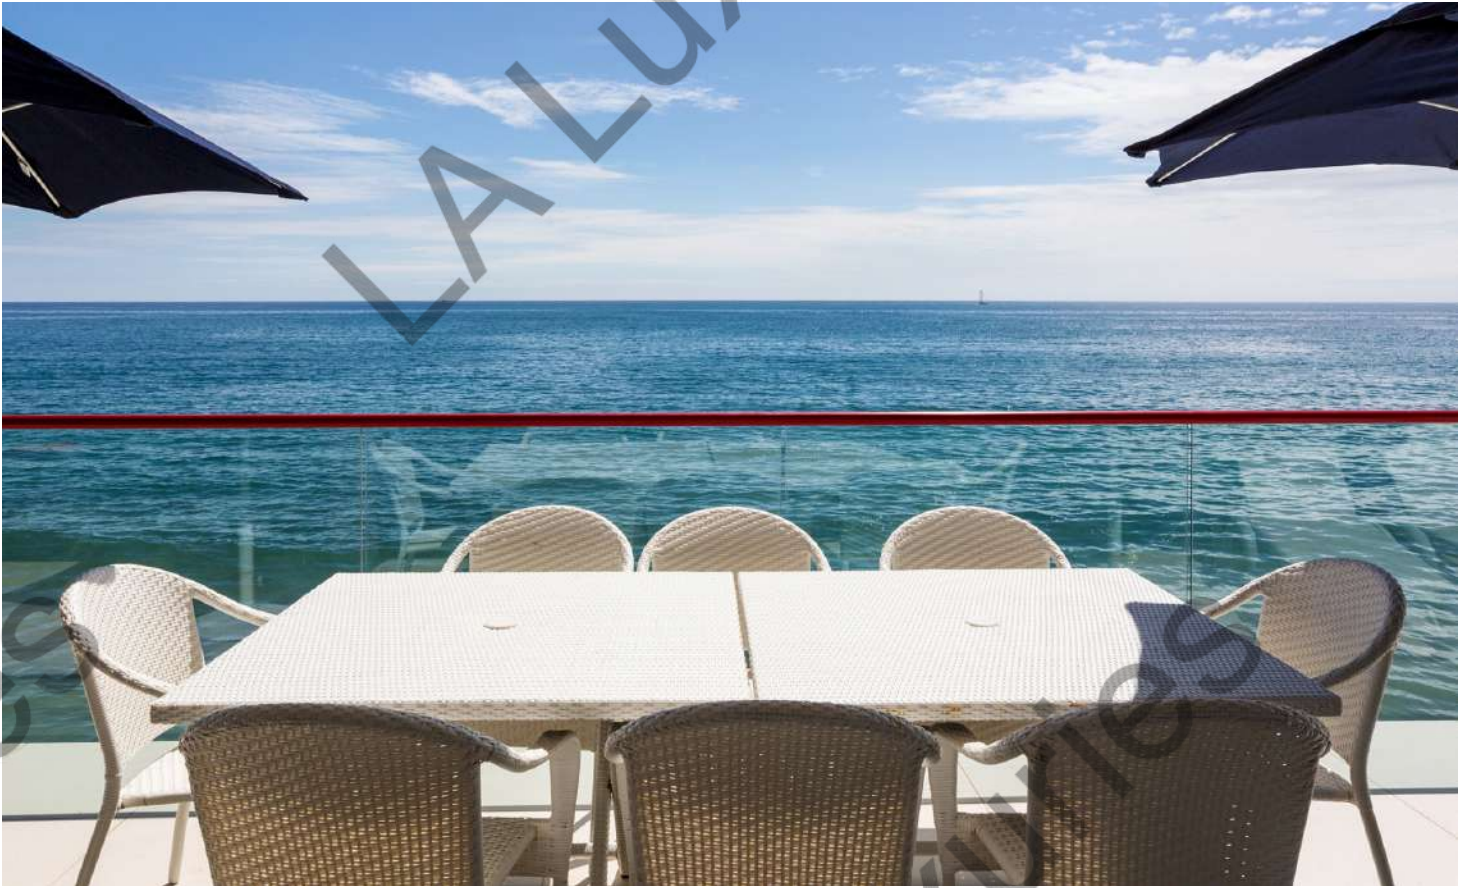

4 BEDROOM / 5 BATHROOM

Sea Glass,
Malibu, 90265

**LA
LUXURIES**

Exquisite Oceanfront and Ultra Contemporary home on Malibu Cove Colony Drive. The 'SeaGlass' House is the most recent work of art by Architect, Norman Jarrett, also creator of the 'Malibu Dolphin' House featured on NBC's "Mansions and Millionaires."

The main level has spacious living, dining and media areas, two fireplaces, a spectacular bar, and elevator. Gourmet kitchen has stunning granite, custom Blue Star BBQ, and dumbwaiter.

The second floor has four large bedrooms and closets, Silhouette shades, flat screen televisions and baths with rare onyx and granite.