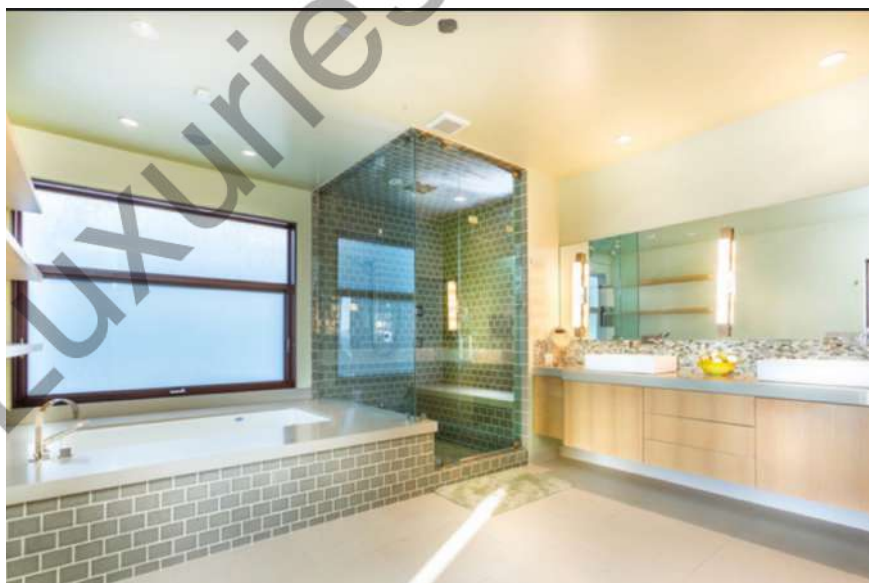

6 BEDROOM / 6 BATHROOM

Castle,
Beverly Hills, CA 90210

**LA
LUXURIES**

Perched atop Beverly Hill's exclusive Trousdale neighborhood. A contemporary estate providing comfort, style and sophistication.

Chefs kitchen and appliances overlooking stunning pure and simple views of the valley.

Overlooking the grounds and unadulterated view. Rain shower and remote activated shades

Highlights

- BBQ and outdoor dining
- 2 car garage
- Movie room
- Gym
- 3 Bedrooms on lower level
- 3 Bedrooms on main floor
- Bar
- Fishtank (May not be available)
- Glass door sliding doors
- Italian wood floors