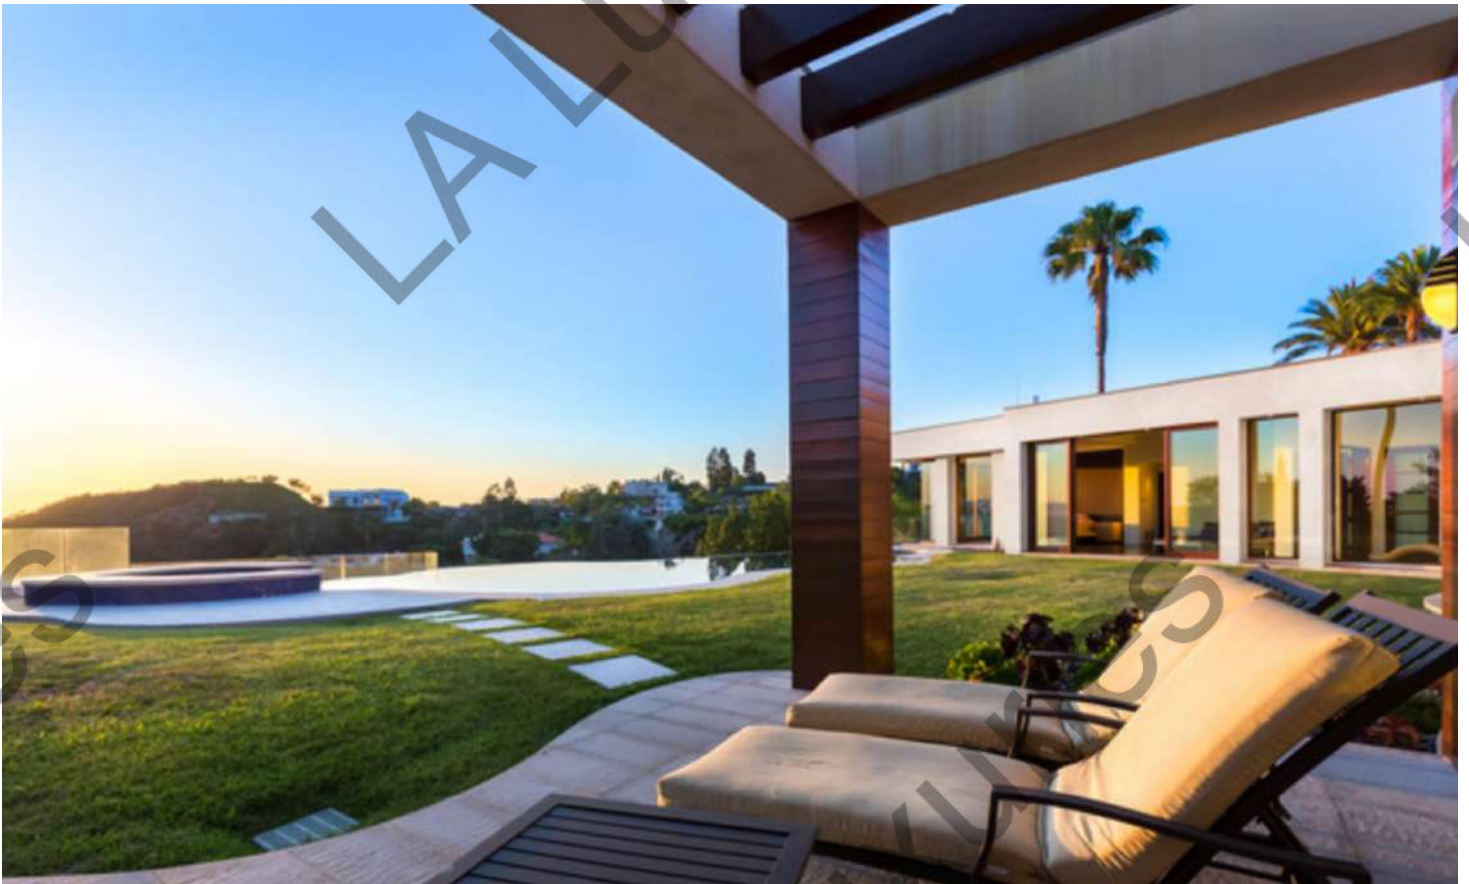

6 BEDROOM / 6 BATHROOM

Castle,
Beverly Hills, CA 90210

**LA
LUXURIES**

Perched atop Beverly Hill's exclusive Trousdale neighborhood. A contemporary estate providing comfort, style and sophistication.

Chefs kitchen and appliances overlooking stunning pure and simple views of the valley.

Overlooking the grounds and unadulterated view. Rain shower and remote activated shades

Highlights

- BBQ and outdoor dining
- 2 car garage
- Movie room
- Gym
- 3 Bedrooms on lower level
- 3 Bedrooms on main floor
- Bar
- Fishtank (May not be available)
- Glass door sliding doors
- Italian wood floors