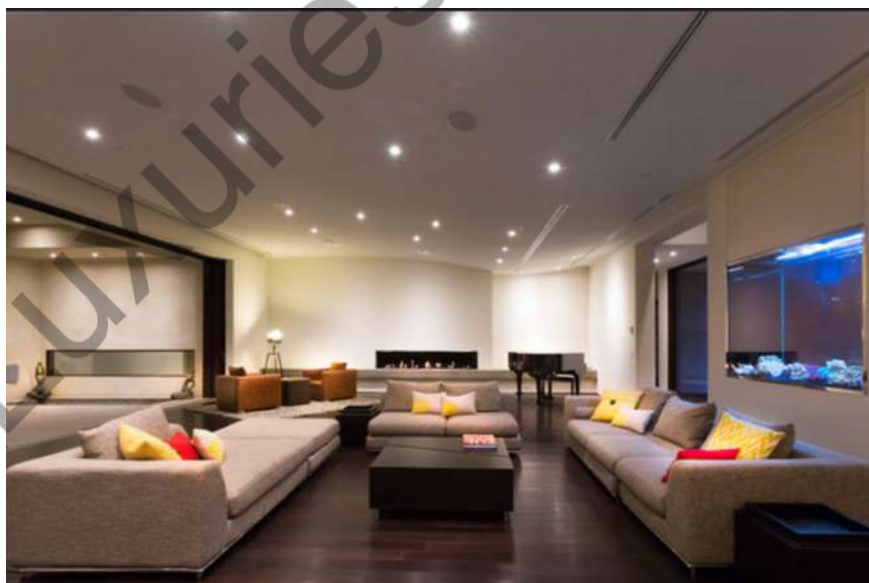

6 BEDROOM / 6 BATHROOM

Castle,
Beverly Hills, CA 90210

**LA
LUXURIES**

Perched atop Beverly Hill's exclusive Trousdale neighborhood. A contemporary estate providing comfort, style and sophistication.

Chefs kitchen and appliances overlooking stunning pure and simple views of the valley.

Overlooking the grounds and unadulterated view. Rain shower and remote activated shades

Highlights

- BBQ and outdoor dining
- 2 car garage
- Movie room
- Gym
- 3 Bedrooms on lower level
- 3 Bedrooms on main floor
- Bar
- Fishtank (May not be available)
- Glass door sliding doors
- Italian wood floors