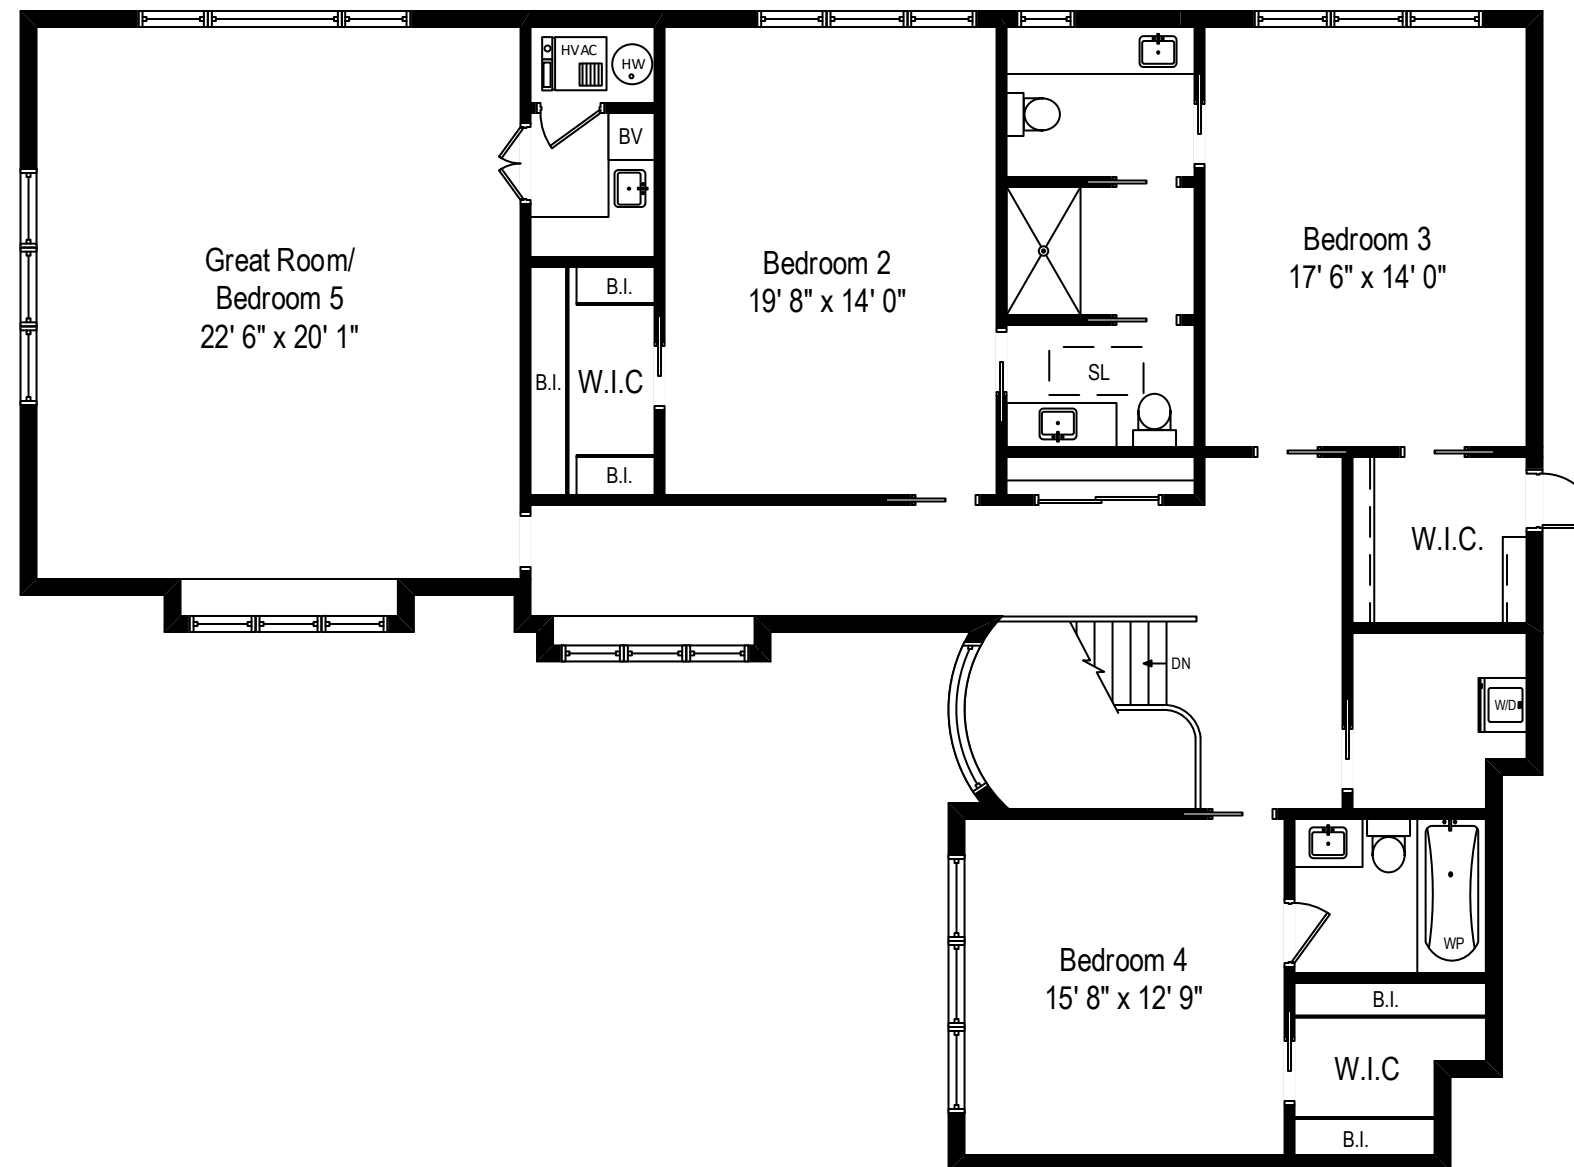

1925 Emerald Woods Lane – Highland Park, IL 60035

First Level

All dimensions are approximate. This plan is for marketing purposes only.

1925 Emerald Woods Lane – Highland Park, IL 60035

Lower Level

All dimensions are approximate. This plan is for marketing purposes only.