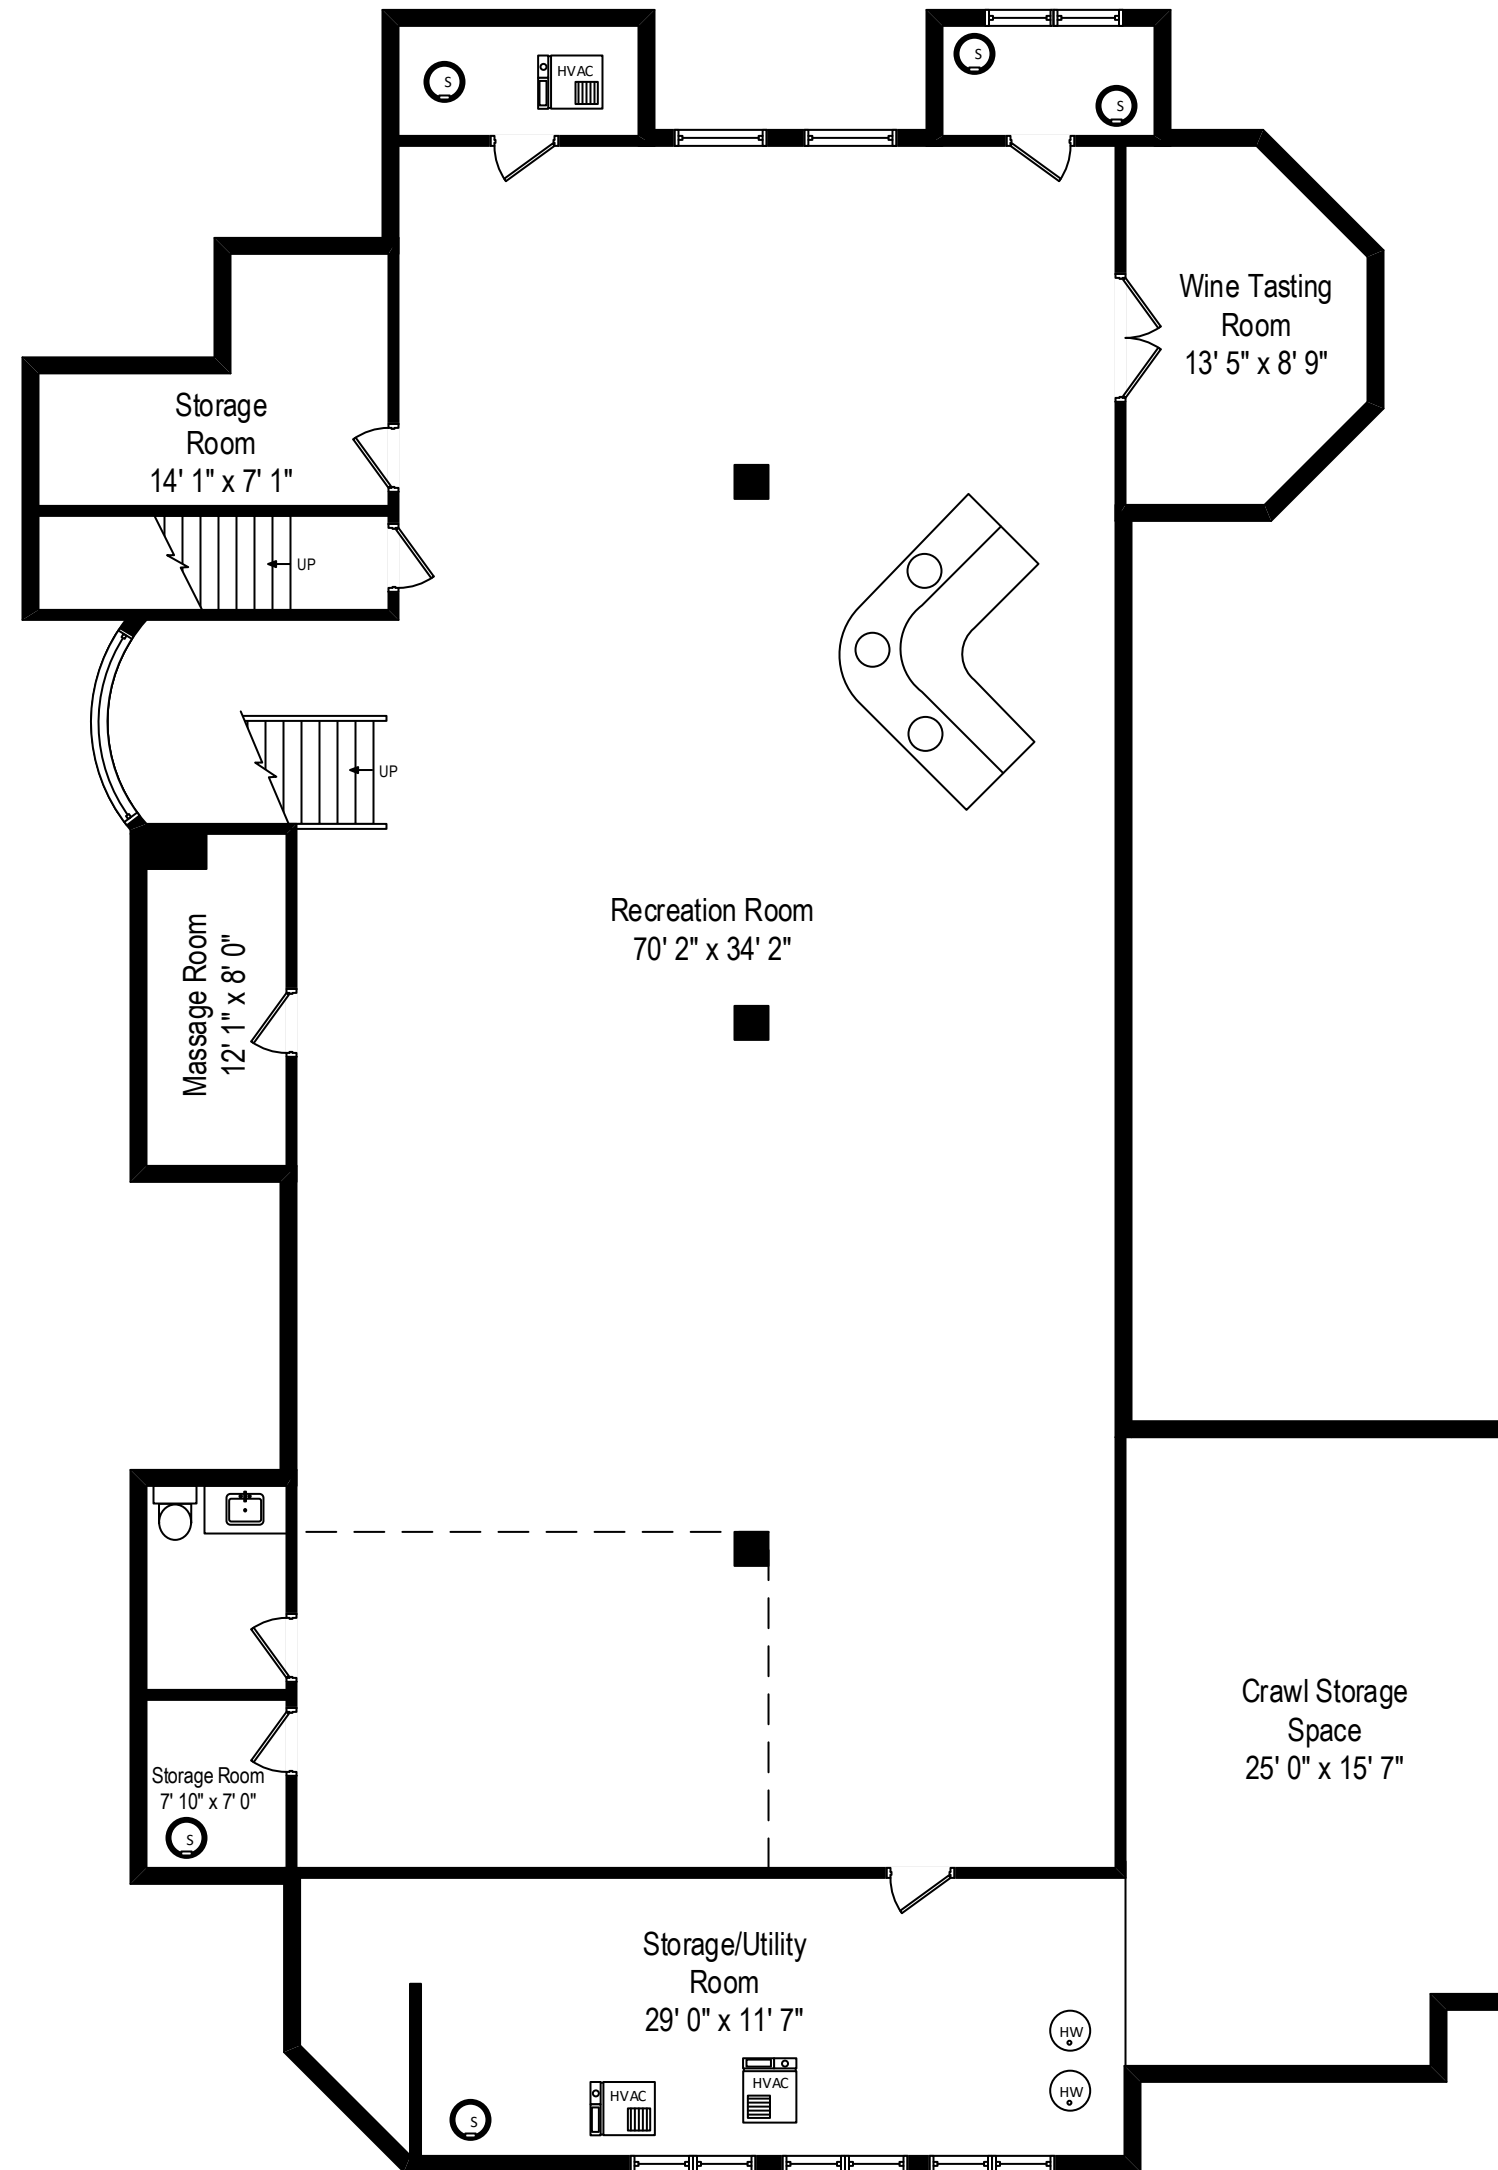

1925 Emerald Woods Lane – Highland Park, IL 60035

First Level

All dimensions are approximate. This plan is for marketing purposes only.

1925 Emerald Woods Lane – Highland Park, IL 60035

Lower Level

All dimensions are approximate. This plan is for marketing purposes only.