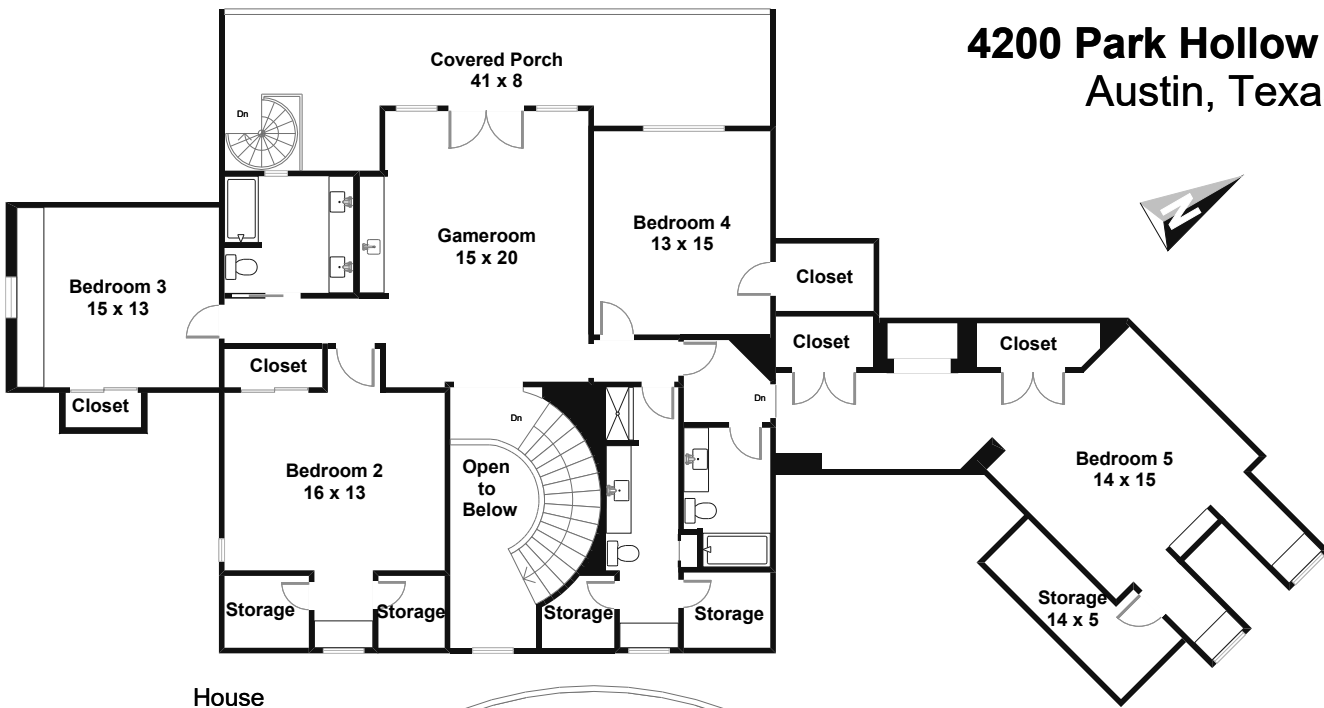

# 4200 Park Hollow Court Austin, Texas

© Floor Plan Graphics LLC 2020. This floor plan is an artistic rendering only. All dimensions are approximate. Floor Plan Graphics LLC and Compass Real Estate make no representation or warranty as to this rendering's accuracy and no measurements or dimensions should be relied upon without independent verification. This floor plan and its respective square footage materials remain the property of Floor Plan Graphics LLC.