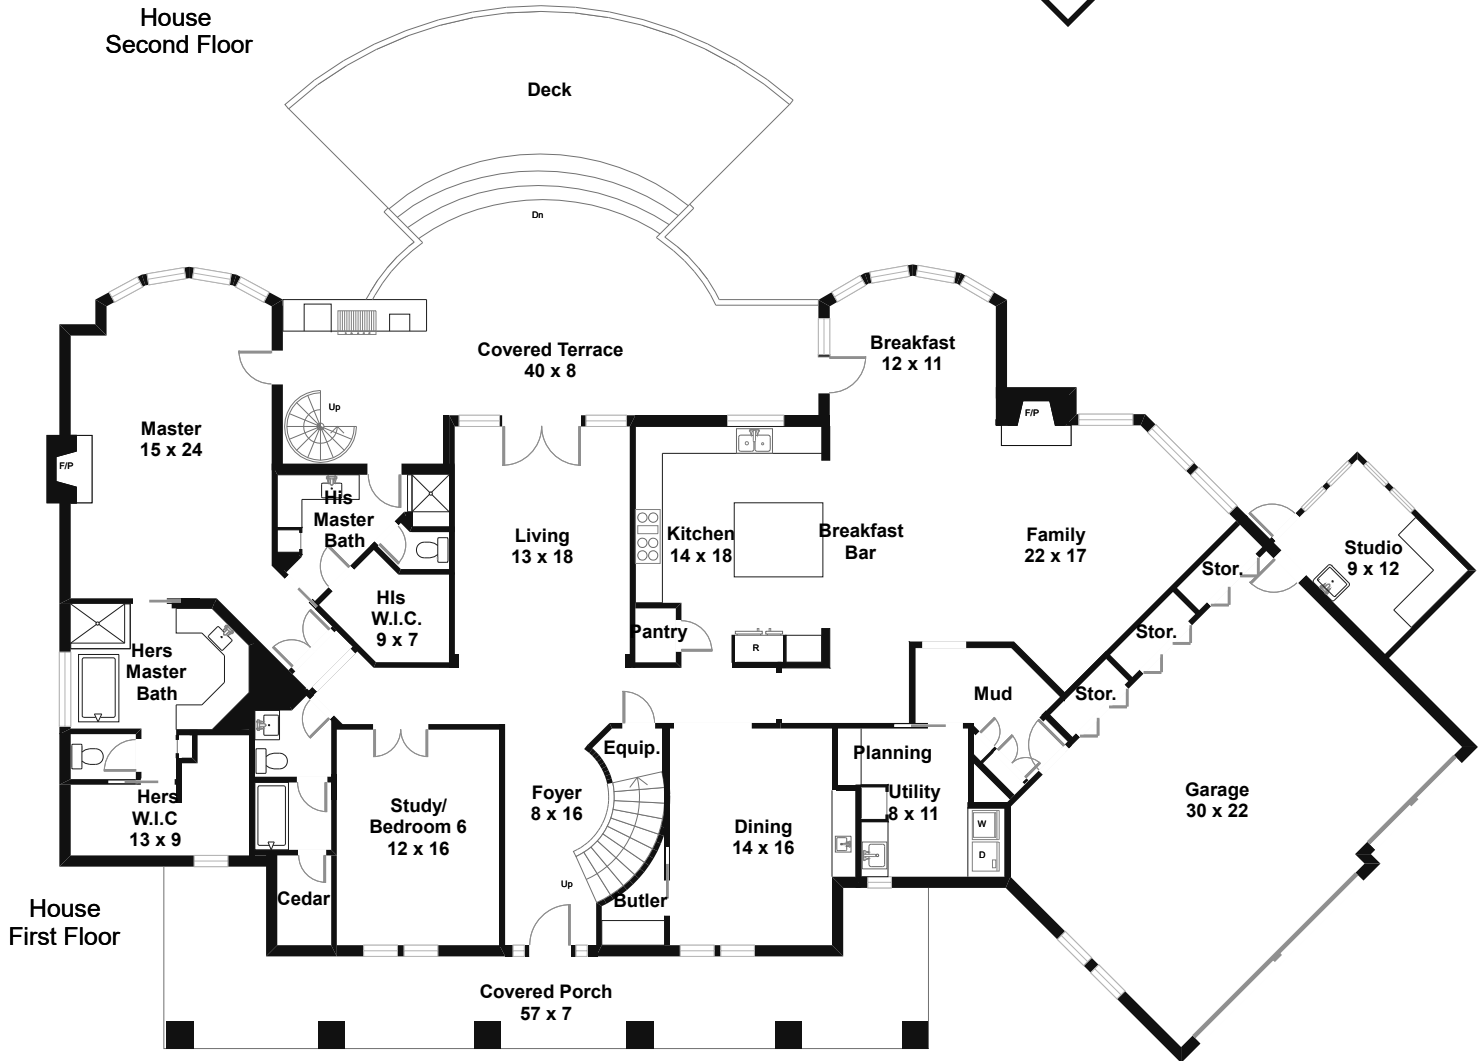

# 4200 Park Hollow Court Austin, Texas

© Floor Plan Graphics LLC 2020. This floor plan is an artistic rendering only. All dimensions are approximate. Floor Plan Graphics LLC and Compass Real Estate make no representation or warranty as to this rendering's accuracy and no measurements or dimensions should be relied upon without independent verification. This floor plan and its respective square footage materials remain the property of Floor Plan Graphics LLC.