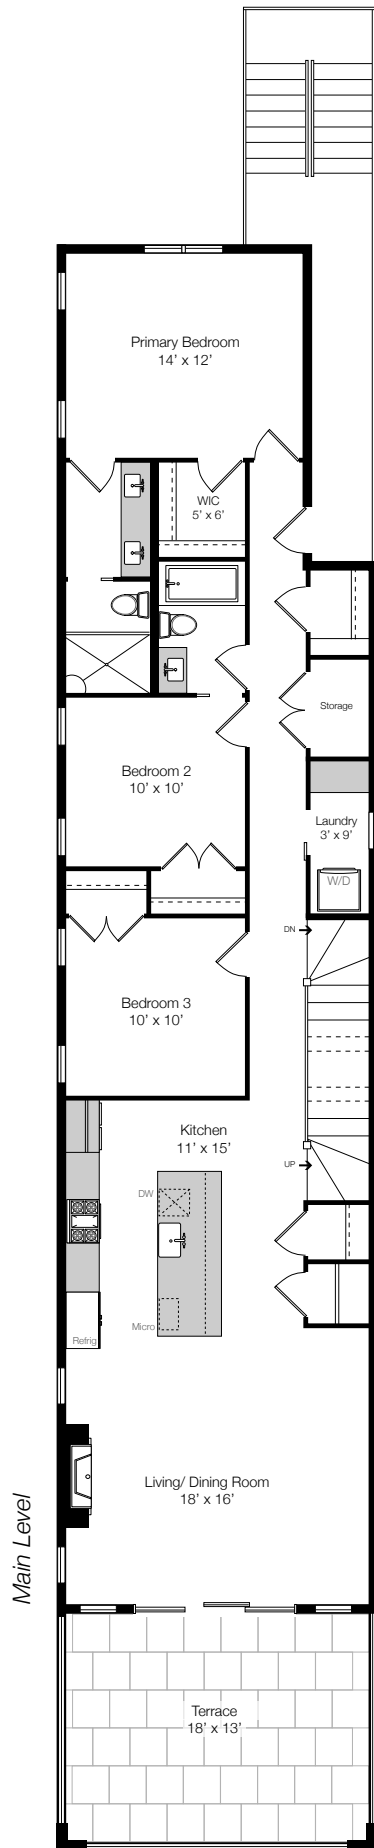

3929 N. Greenview Ave.
Site Plan

Floorplans are for marketing purposes only- actual measurements may vary slightly. Cannot be used as a rider to a contract.

First Level

Lower Level

3929 N. Greenview Ave.
Unit 1

Floorplans are for marketing purposes only- actual measurements may vary slightly. Cannot be used as a rider to a contract.

fineline floorplans
finelinefloorplans.com

3929 N. Greenview Ave.
Unit 2

Floorplans are for marketing purposes only- actual measurements may vary slightly. Cannot be used as a rider to a contract.

3929 N. Greenview Ave.
Unit 3

Floorplans are for marketing purposes only- actual measurements may vary slightly. Cannot be used as a rider to a contract.