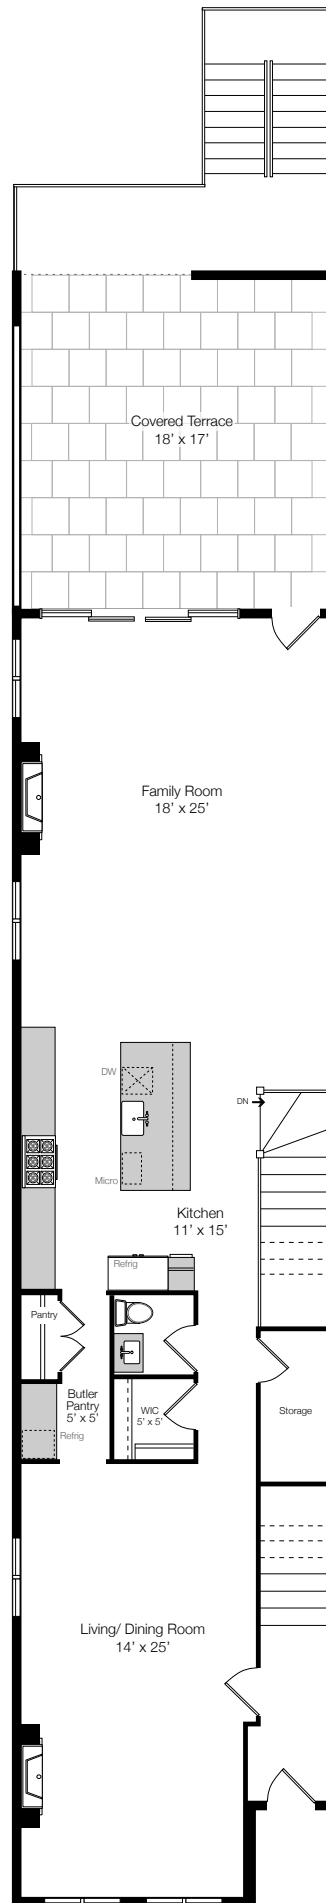

3929 N. Greenview Ave.
Site Plan

Floorplans are for marketing purposes only- actual measurements may vary slightly. Cannot be used as a rider to a contract.

First Level

Lower Level

3929 N. Greenview Ave.
Unit 1

Floorplans are for marketing purposes only- actual measurements may vary slightly. Cannot be used as a rider to a contract.

fineline floorplans
finelinefloorplans.com

3929 N. Greenview Ave.
Unit 2

Floorplans are for marketing purposes only- actual measurements may vary slightly. Cannot be used as a rider to a contract.

3929 N. Greenview Ave.
Unit 3

Floorplans are for marketing purposes only- actual measurements may vary slightly. Cannot be used as a rider to a contract.