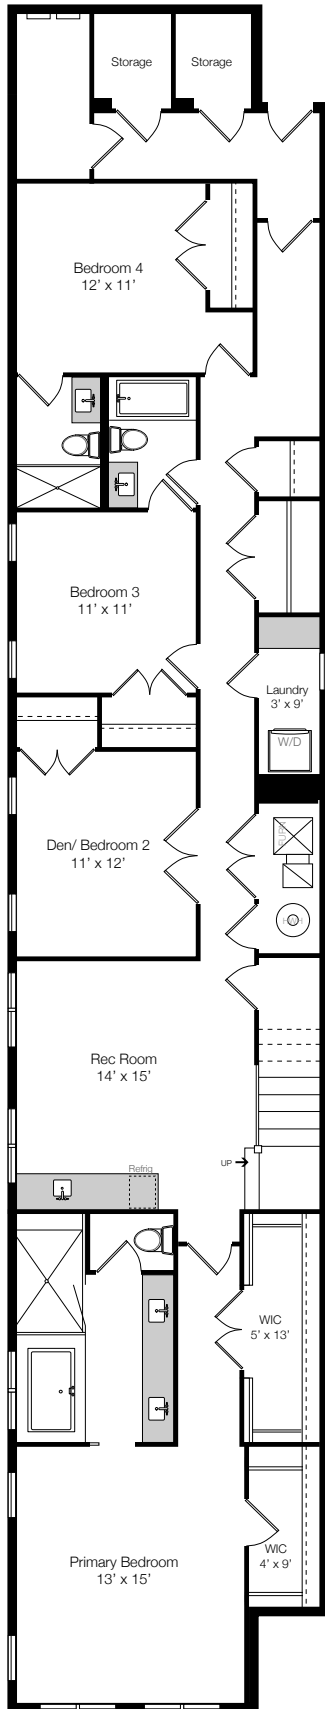

3929 N. Greenview Ave.
Site Plan

Floorplans are for marketing purposes only- actual measurements may vary slightly. Cannot be used as a rider to a contract.

First Level

Lower Level

3929 N. Greenview Ave.
Unit 1

Floorplans are for marketing purposes only- actual measurements may vary slightly. Cannot be used as a rider to a contract.

fineline floorplans
finelinefloorplans.com

3929 N. Greenview Ave.
Unit 2

Floorplans are for marketing purposes only- actual measurements may vary slightly. Cannot be used as a rider to a contract.

3929 N. Greenview Ave.
Unit 3

Floorplans are for marketing purposes only- actual measurements may vary slightly. Cannot be used as a rider to a contract.