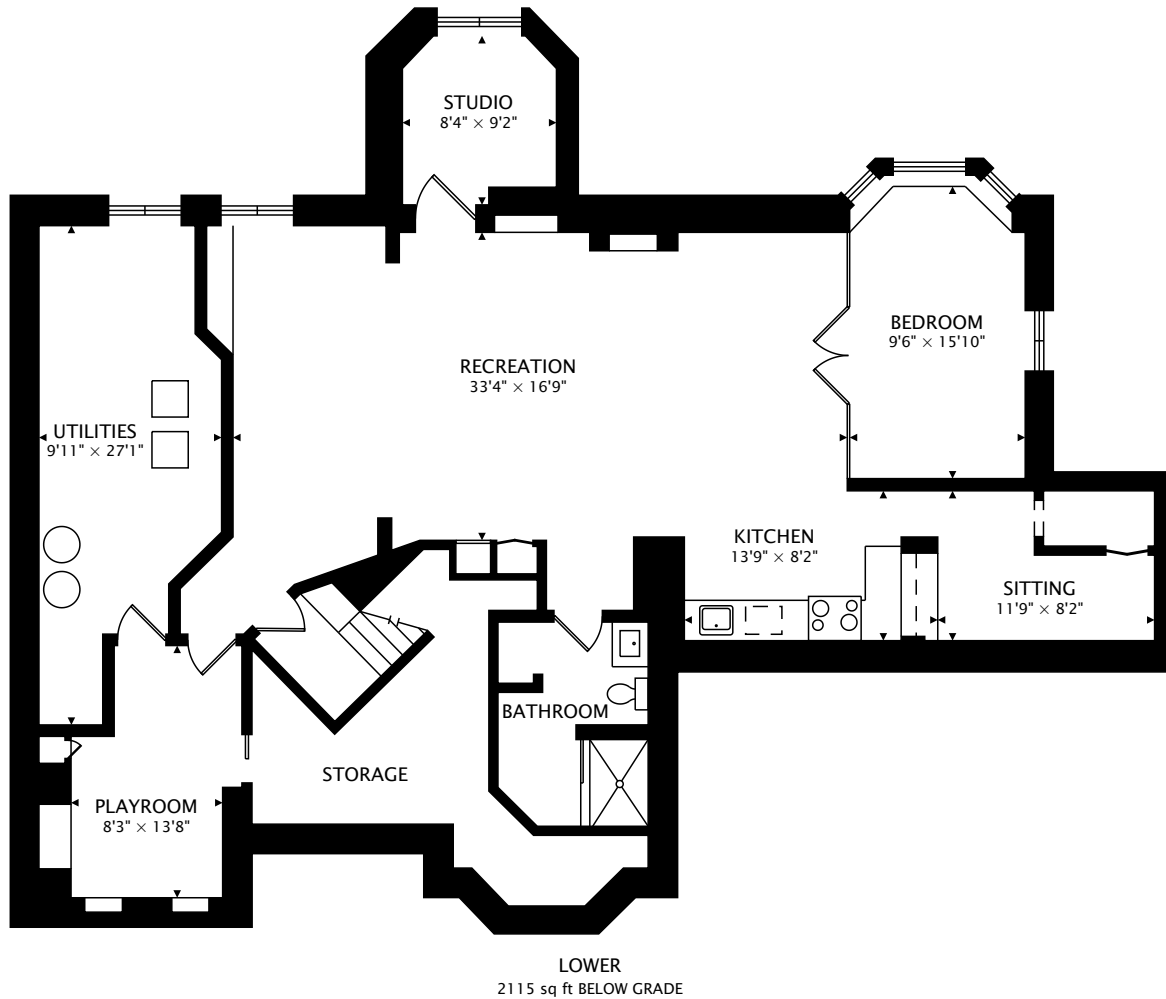

3312 KELLER LANE
NAPERVILLE, ILLINOIS 60565

TOTAL
3934 sq ft + 2115 sq ft BELOW GRADE

SECOND
1792 sq ft

TOTAL
3934 sq ft + 2115 sq ft BELOW GRADE

TOTAL
3934 sq ft + 2115 sq ft BELOW GRADE