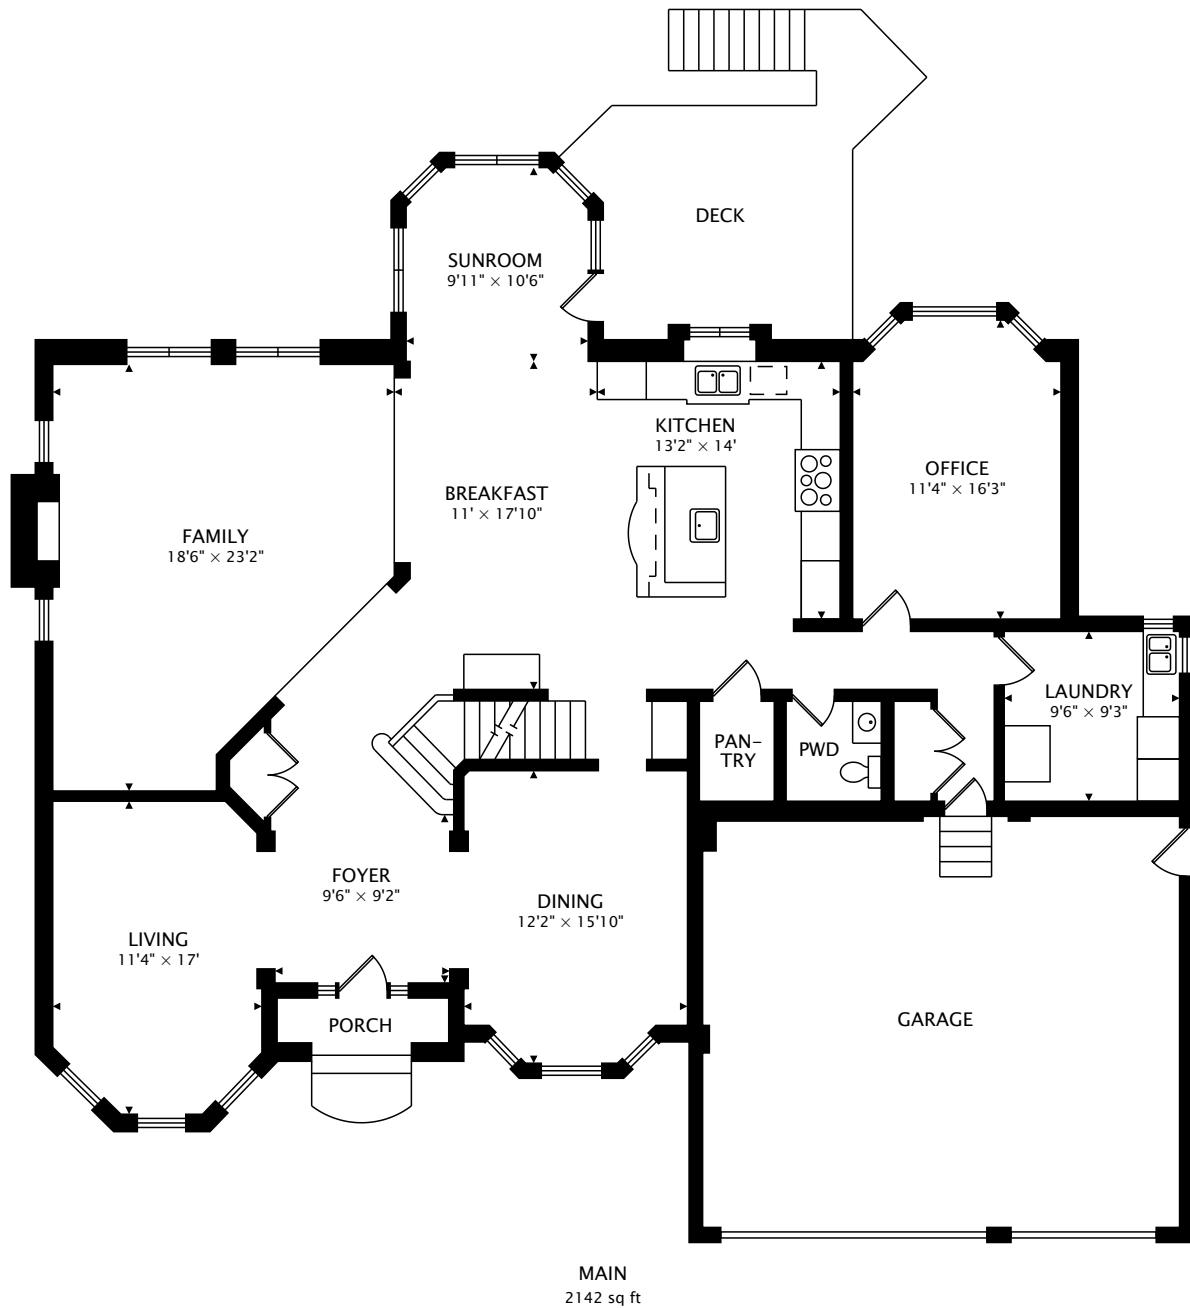

3312 KELLER LANE
NAPERVILLE, ILLINOIS 60565

TOTAL
3934 sq ft + 2115 sq ft BELOW GRADE

SECOND
1792 sq ft

TOTAL
3934 sq ft + 2115 sq ft BELOW GRADE

TOTAL
3934 sq ft + 2115 sq ft BELOW GRADE