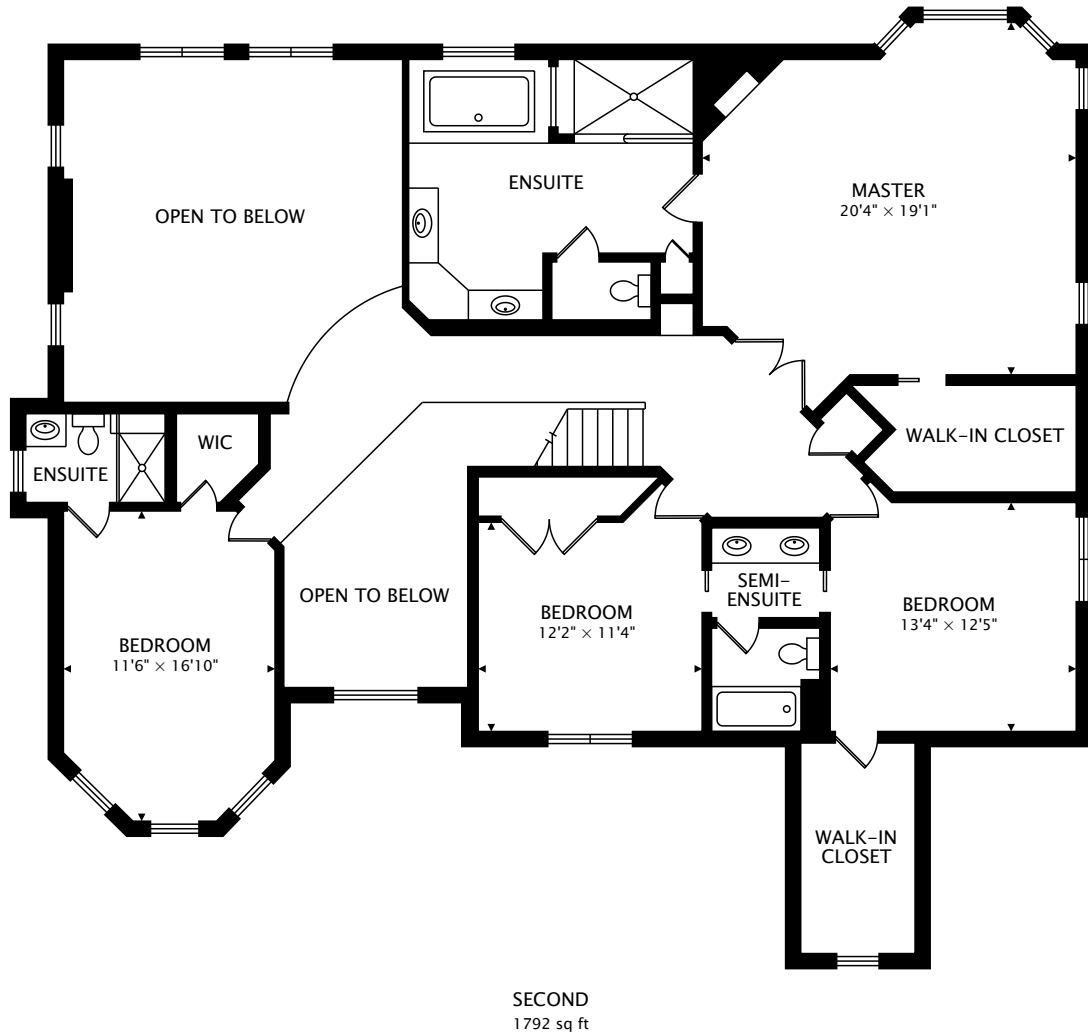

3312 KELLER LANE
NAPERVILLE, ILLINOIS 60565

TOTAL
3934 sq ft + 2115 sq ft BELOW GRADE

SECOND
1792 sq ft

TOTAL
3934 sq ft + 2115 sq ft BELOW GRADE

TOTAL
3934 sq ft + 2115 sq ft BELOW GRADE