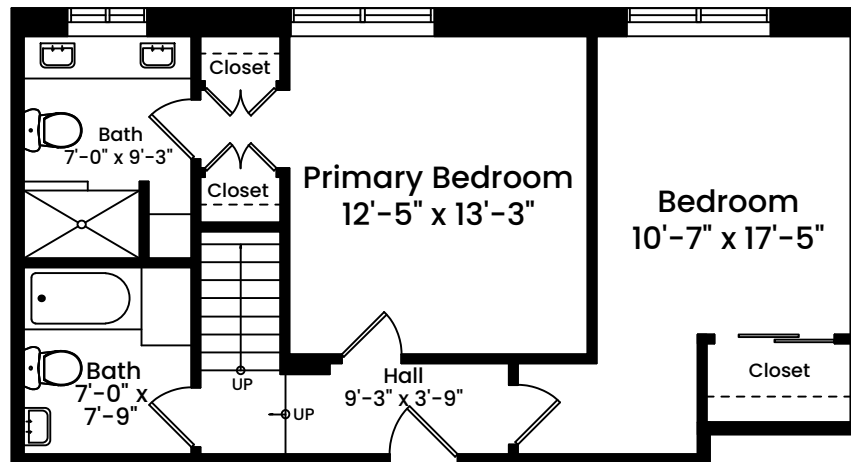

1 Russell Street | Cambridge, MA 02140

FIRST FLOOR CEILING HEIGHT 8'-3"

GARDEN LEVEL CEILING HEIGHT 8'-6"

Architecturally drafted in March 2021 by:
National Floor Plans
Associate Member | American Institute of Architects
Contact www.nationalfloorplans.com for .dwg AutoCAD files
or square footage questions about this property.

1 1 2 4 8
Scale 1/8" inch = 1 foot

Dimensions are not guaranteed and are provided for informational purposes only.
Individual room dimensions are not used to calculate overall square footage.