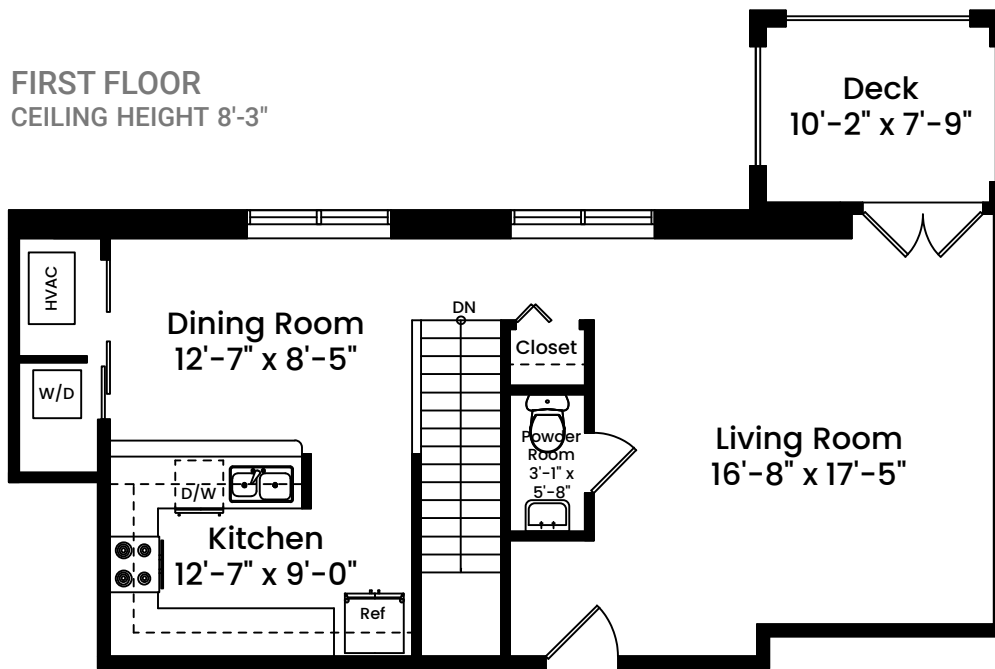

1 Russell Street | Cambridge, MA 02140

FIRST FLOOR CEILING HEIGHT 8'-3"

GARDEN LEVEL CEILING HEIGHT 8'-6"

Architecturally drafted in March 2021 by:
National Floor Plans
Associate Member | American Institute of Architects
Contact www.nationalfloorplans.com for .dwg AutoCAD files
or square footage questions about this property.

1 1 2 4 8
Scale 1/8" inch = 1 foot

Dimensions are not guaranteed and are provided for informational purposes only.
Individual room dimensions are not used to calculate overall square footage.