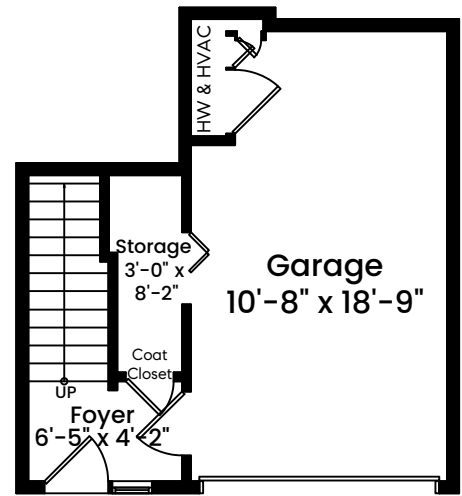

1 Trowbridge Terrace | Cambridge, MA 02138

FIRST FLOOR
CEILING HEIGHT 7'-0"

SECOND FLOOR
CEILING HEIGHT 9'-1"

1 Trowbridge Terrace | Cambridge, MA 02138

THIRD FLOOR CEILING HEIGHT 9'-0"