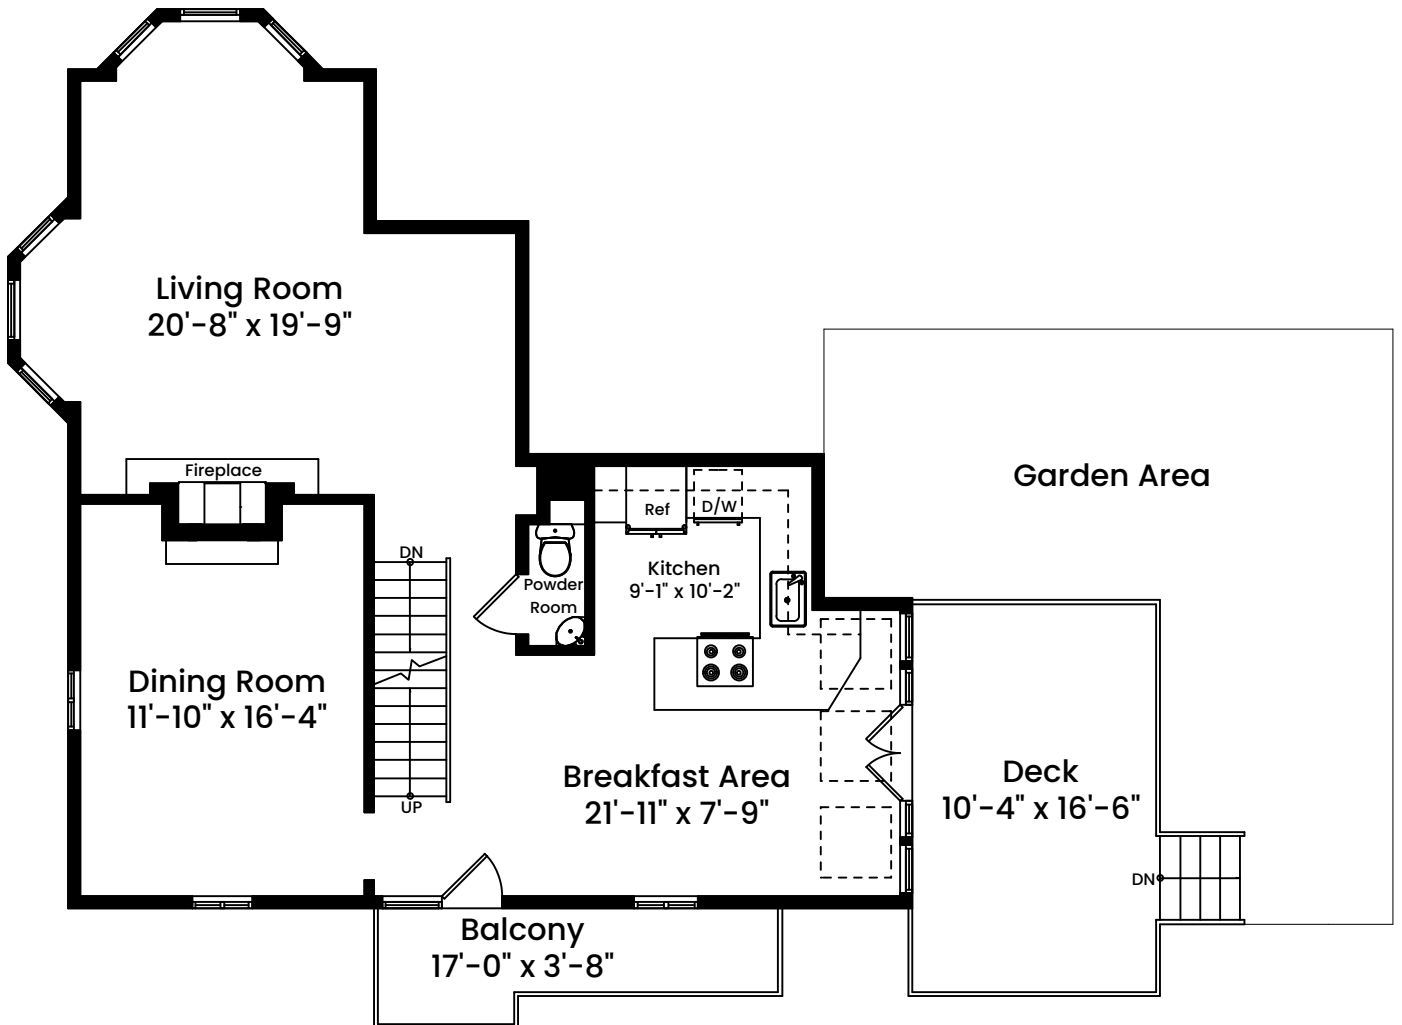

1 Trowbridge Terrace | Cambridge, MA 02138

FIRST FLOOR
CEILING HEIGHT 7'-0"

SECOND FLOOR
CEILING HEIGHT 9'-1"

1 Trowbridge Terrace | Cambridge, MA 02138

THIRD FLOOR CEILING HEIGHT 9'-0"