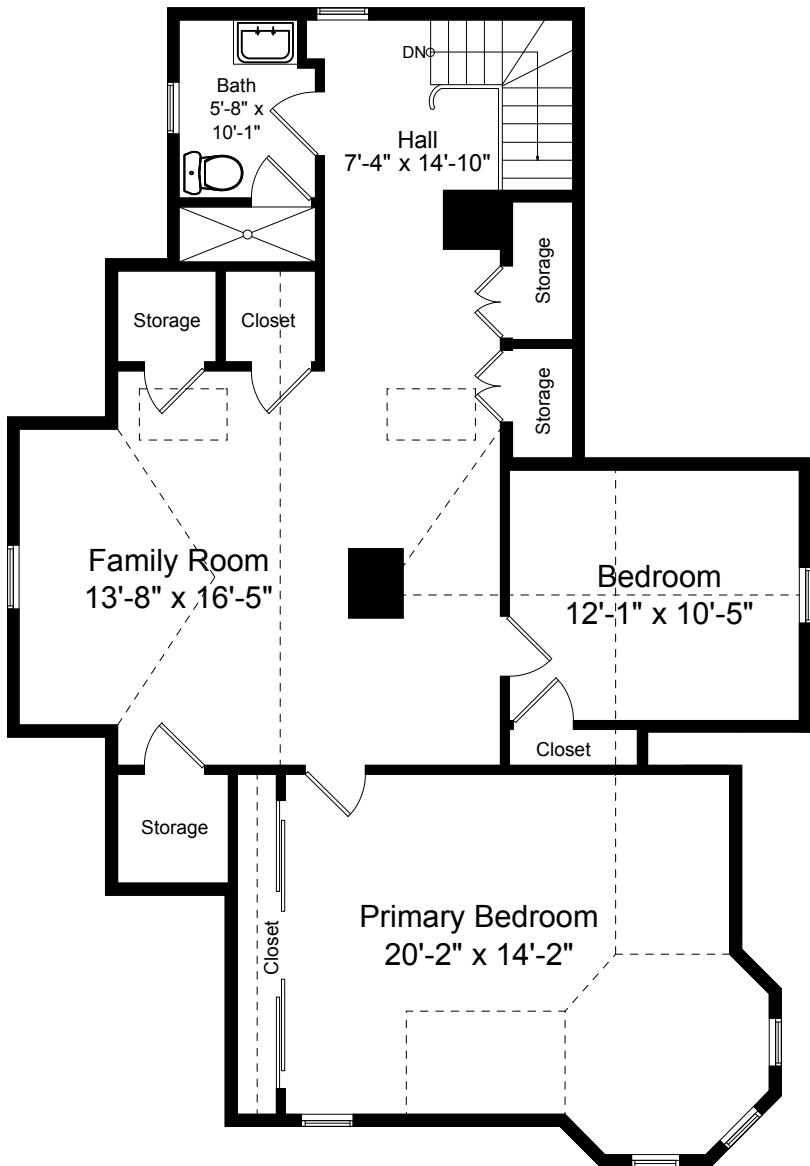

First Floor Entrance Plan
 Ceiling Height = 9'-0"

Second Floor Plan
 Ceiling Height = 9'-0"

Third Floor Plan
Ceiling Height = 8'-7"