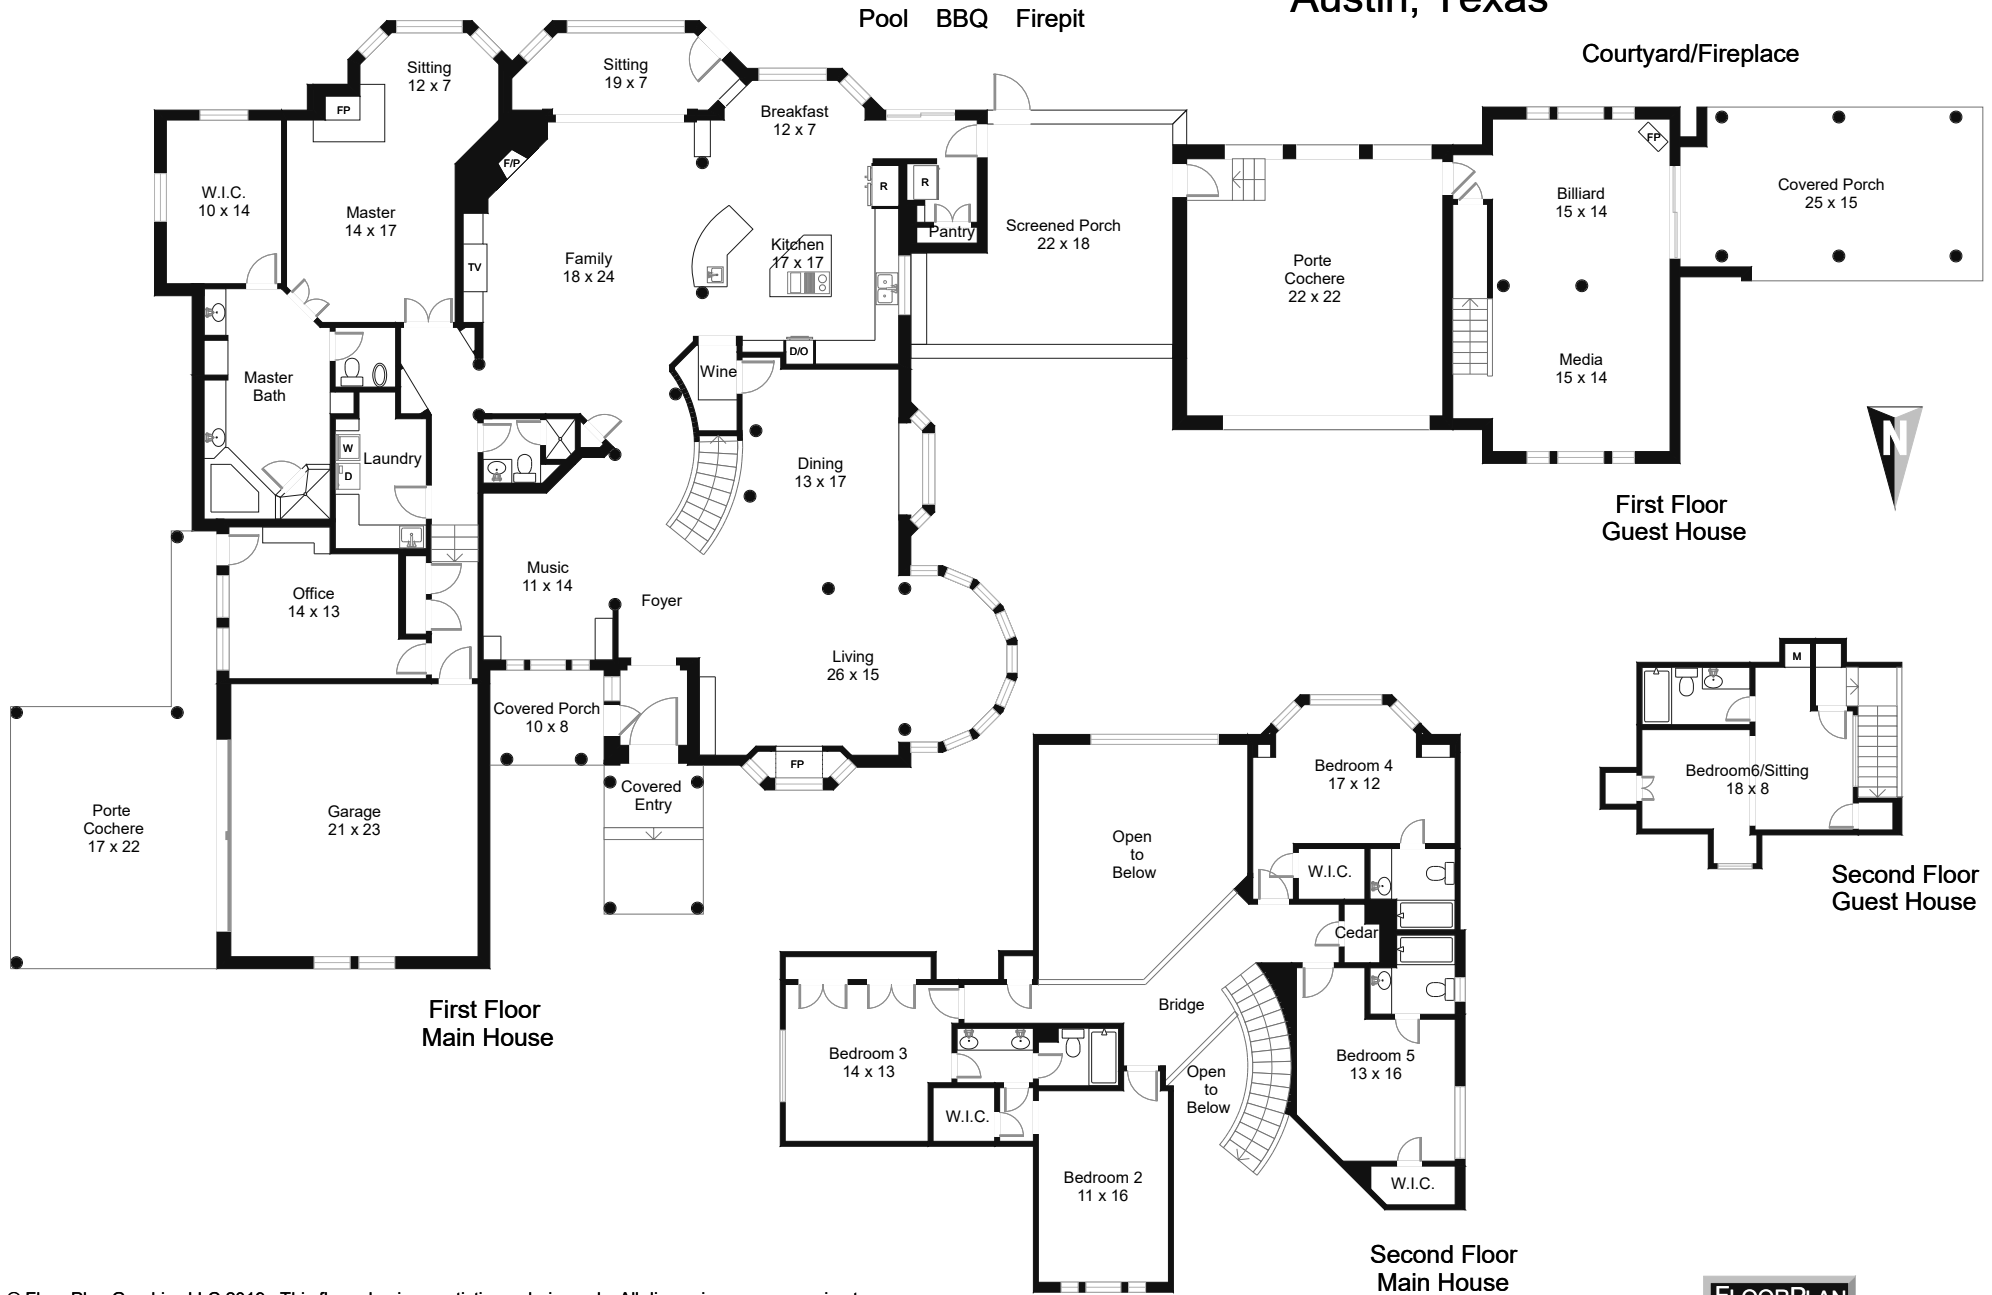

3814 Toro Canyon Road Austin, Texas

© Floor Plan Graphics LLC 2019. This floor plan is an artistic rendering only. All dimensions are approximate. Floor Plan Graphics LLC makes no representation or warranty as to this rendering's accuracy and no measurements or dimensions should be relied upon without independent verification. This floor plan and its respective square footage materials and information remain the property of Floor Plan Graphics LLC.