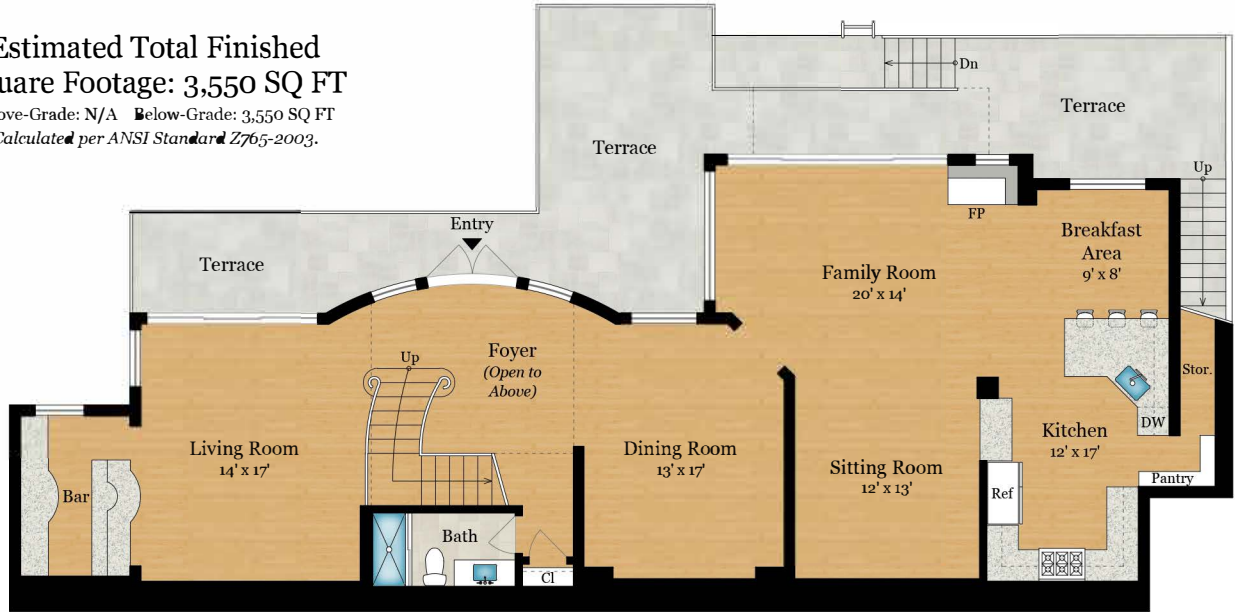

2472 MAR EAST STREET

TIBURON, CA 94920

Estimated Total Finished
Square Footage: 3,550 SQ FT

Above-Grade: N/A Below-Grade: 3,550 SQ FT
Calculated per ANSI Standard Z765-2003.

MAIN LEVEL
1,790 SQ FT

UPPER LEVEL
1,760 SQ FT