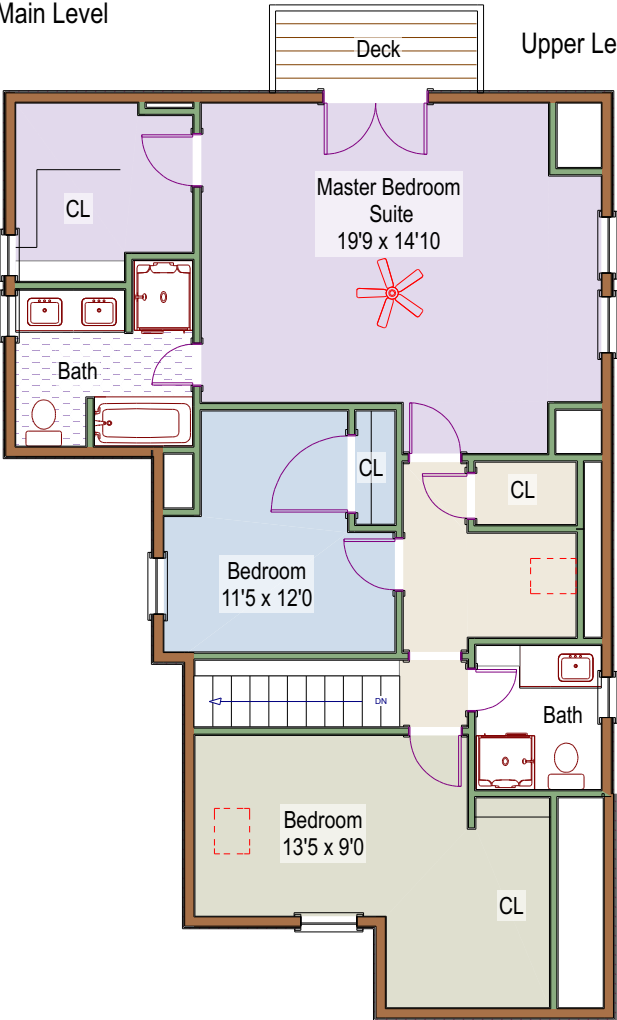

Main Level

Upper Level