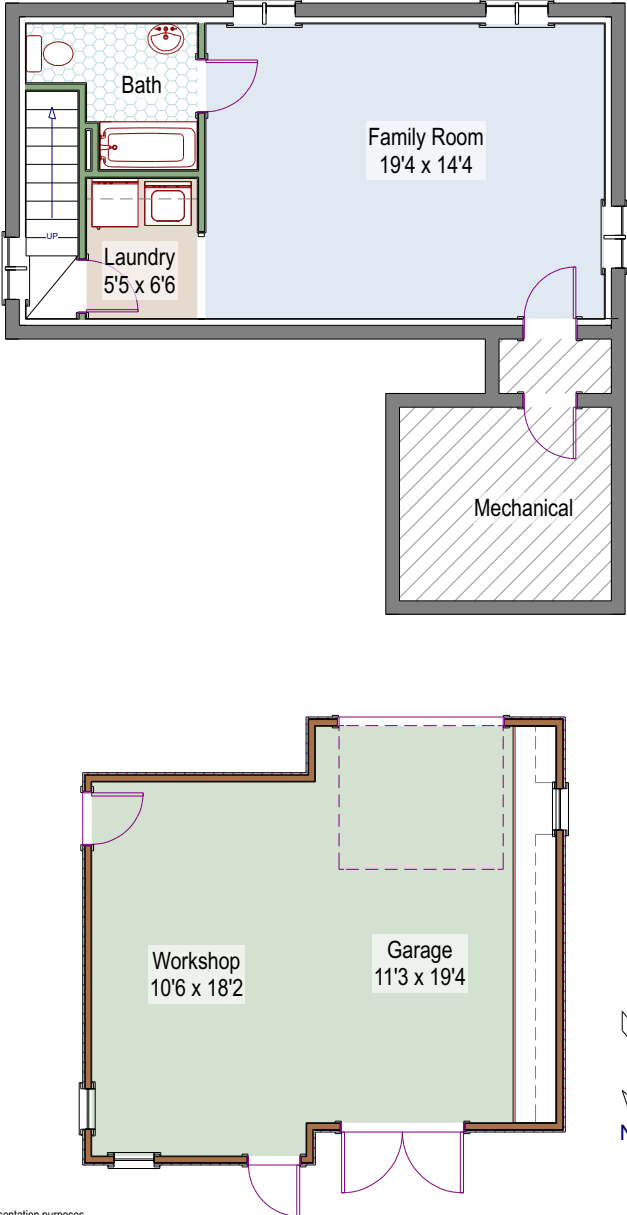

Lower Level

Catherine Burgess
(303)506-5669 mobile
catherine@burgessgrouprealty.com