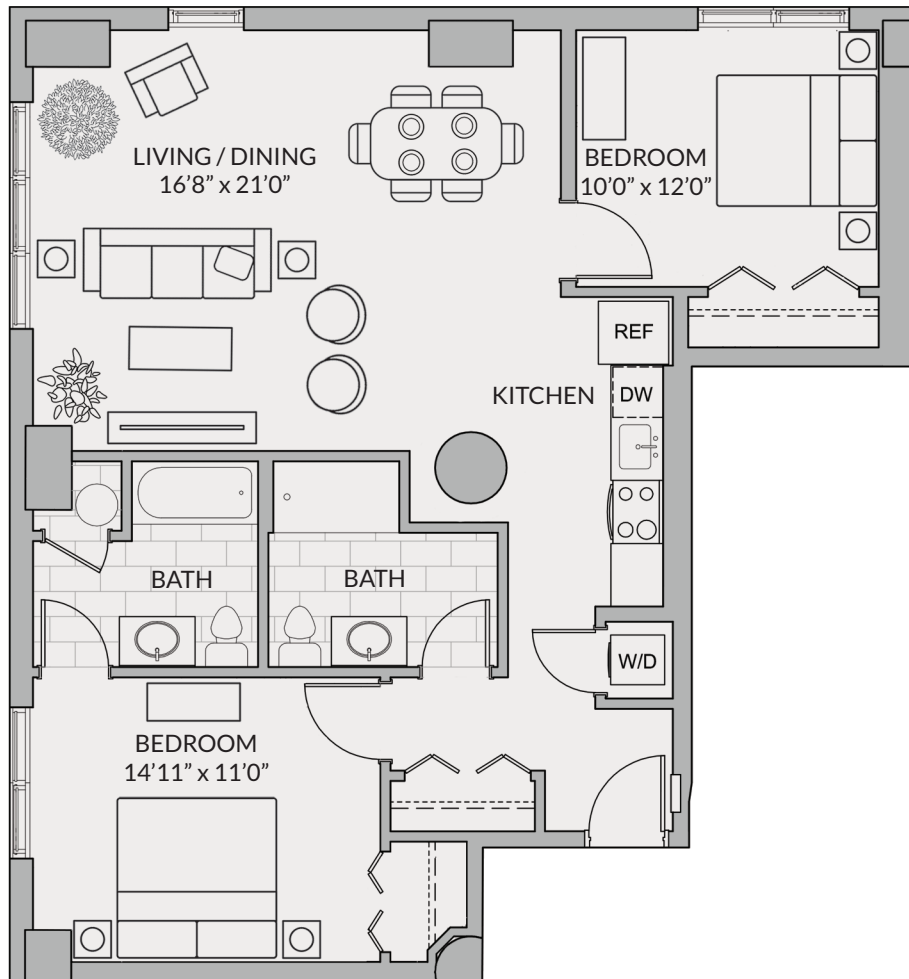

Floors 4-7 – 401-701

1,103-1,124 SF 2 Bedroom / 2 Bath

The dimensions, size, configuration and other information on these floor plans are subject to change without notice and are meant to be illustrative only. All dimensions and square feet are approximate.