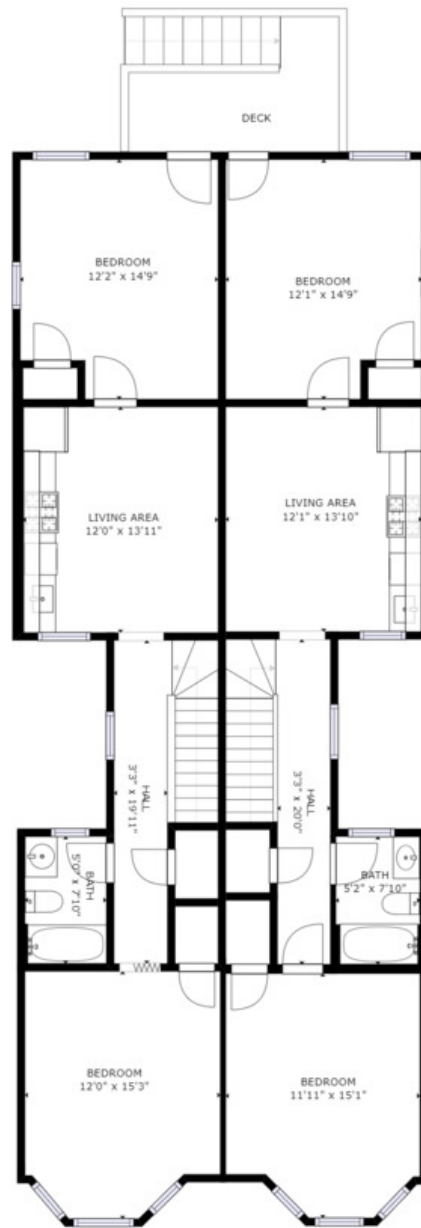

GROSS INTERNAL AREA

FLOOR 1: 1424 sq ft, FLOOR 2: 1428 sq ft

TOTAL: 2852 sq ft

SIZES AND DIMENSIONS ARE APPROXIMATE, ACTUAL MAY VARY.

GROSS INTERNAL AREA  
 FLOOR 1: 1424 sq ft, FLOOR 2: 1428 sq ft  
 TOTAL: 2852 sq ft  
 SIZES AND DIMENSIONS ARE APPROXIMATE, ACTUAL MAY VARY.