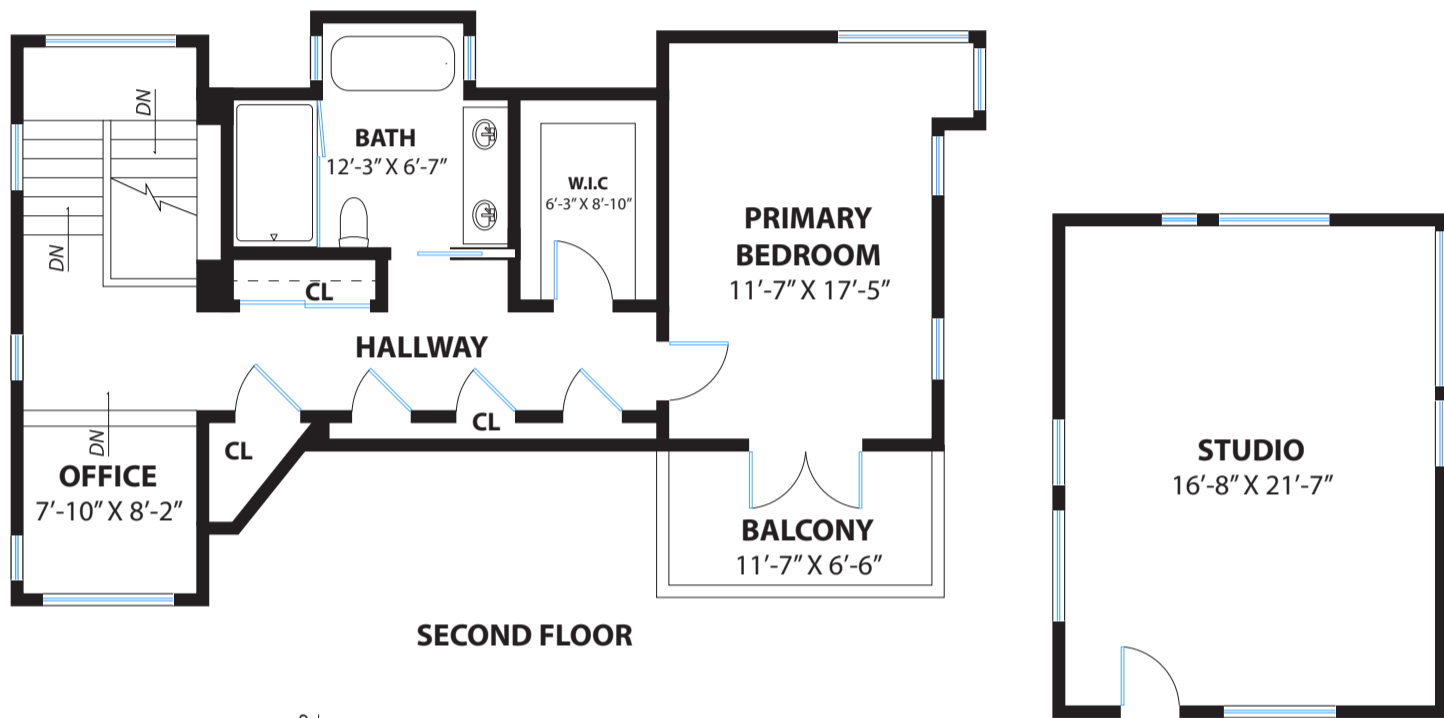

PROPERTY SQ FT INFORMATION

MEASUREMENTS CALCULATED TO THE EXTERIOR WALLS

LIVING SPACE: 2726 SQ FT

- * Main House (First Floor): 1908 Sq Ft
- * Main House (Second Floor): 818 Sq Ft

NON-LIVING SPACE: 2299 SQ FT

- * Studio: 400 Sq Ft
- * Porch: 300 Sq Ft
- * Deck: 95 Sq Ft
- * Courtyard: 998 Sq Ft
- * Patio: 422 Sq Ft
- * Balcony: 84 Sq Ft

COMBINED: 5025 Sq Ft

PRESENTED BY : SHARON KRAMLICH
DRE #: 01184449

DISCLAIMER: RENDERING BY OPEN HOMES PHOTOGRAPHY. ALL MEASUREMENTS ARE APPROXIMATE AND MAY NOT BE EXACT.
 DO NOT RELY ON THE ACCURACY OF THIS FLOOR PLAN WHEN DETERMINING THE PRICE OF A PROPERTY OR MAKING DECISIONS
 REGARDING BUYING OR SELLING OF PROPERTIES WITHOUT INDEPENDENT VERIFICATION.