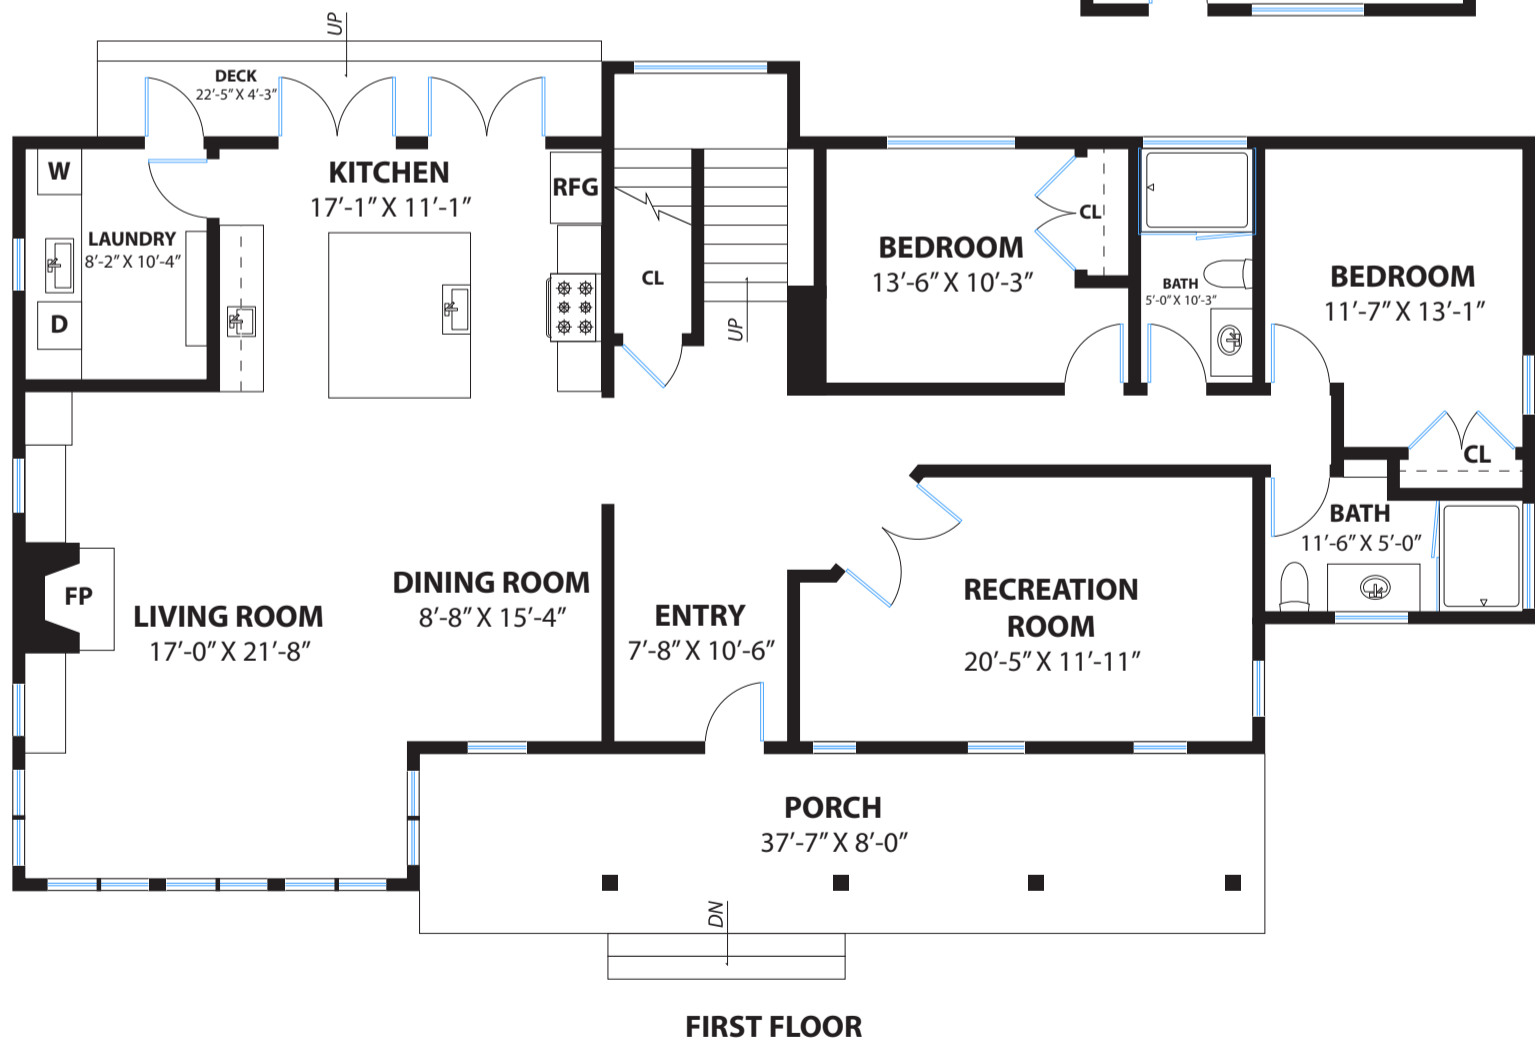

PROPERTY SQ FT INFORMATION

MEASUREMENTS CALCULATED TO THE EXTERIOR WALLS

LIVING SPACE: 2726 SQ FT

- * Main House (First Floor): 1908 Sq Ft
- * Main House (Second Floor): 818 Sq Ft

NON-LIVING SPACE: 2299 SQ FT

- * Studio: 400 Sq Ft
- * Porch: 300 Sq Ft
- * Deck: 95 Sq Ft
- * Courtyard: 998 Sq Ft
- * Patio: 422 Sq Ft
- * Balcony: 84 Sq Ft

COMBINED: 5025 Sq Ft

PRESENTED BY : SHARON KRAMLICH
DRE #: 01184449

DISCLAIMER: RENDERING BY OPEN HOMES PHOTOGRAPHY. ALL MEASUREMENTS ARE APPROXIMATE AND MAY NOT BE EXACT.
 DO NOT RELY ON THE ACCURACY OF THIS FLOOR PLAN WHEN DETERMINING THE PRICE OF A PROPERTY OR MAKING DECISIONS
 REGARDING BUYING OR SELLING OF PROPERTIES WITHOUT INDEPENDENT VERIFICATION.