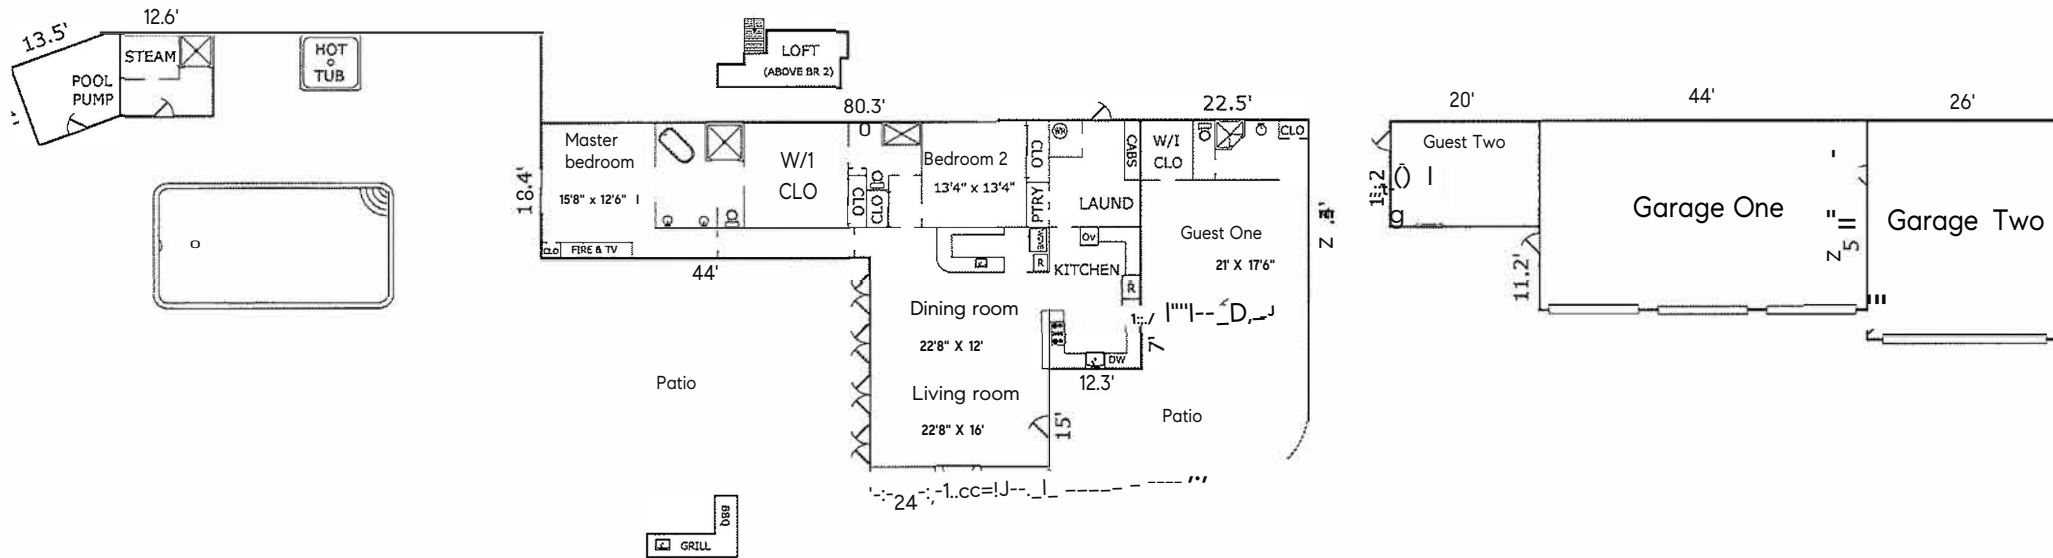

# 15488 Via La Gitana Carmel Valley

4 Bedroom | 4 Full Bath

COMPASS

## Area calculations (approximate)

Main Living Area:	2,382 sf	Loft:	102 sf	Steam room:	139 sf
Guest House 1:	594 sf	Garage 1:	1,118 sf	Pump room:	148 sf
Guest House 2:	284 sf	Garage 2:	764 sf		
<b>Net Livable Area:</b>	<b>3,260 sf</b>				