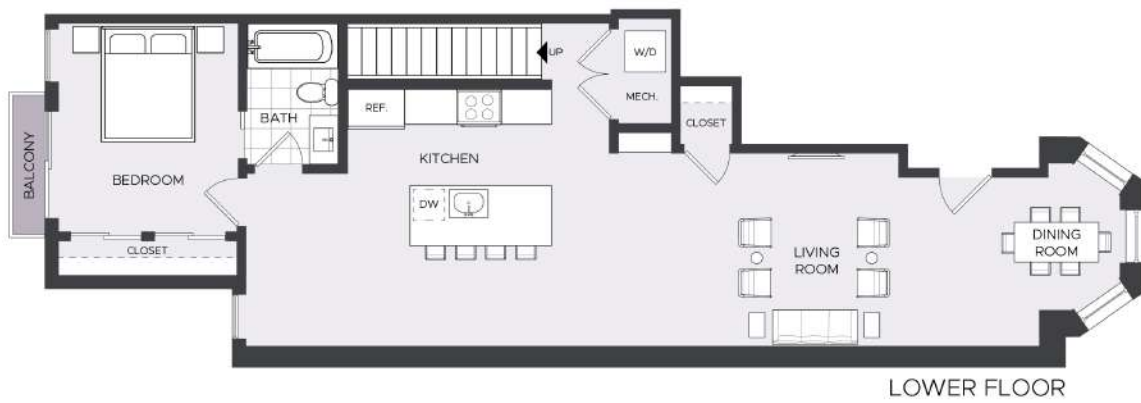

1316 8th Street NW / Unit 02

3 BED | 2 BATH | 1,540 SF

LOWER FLOOR

UPPER FLOOR

* Details and dimensions may differ. Square footages are approximate.