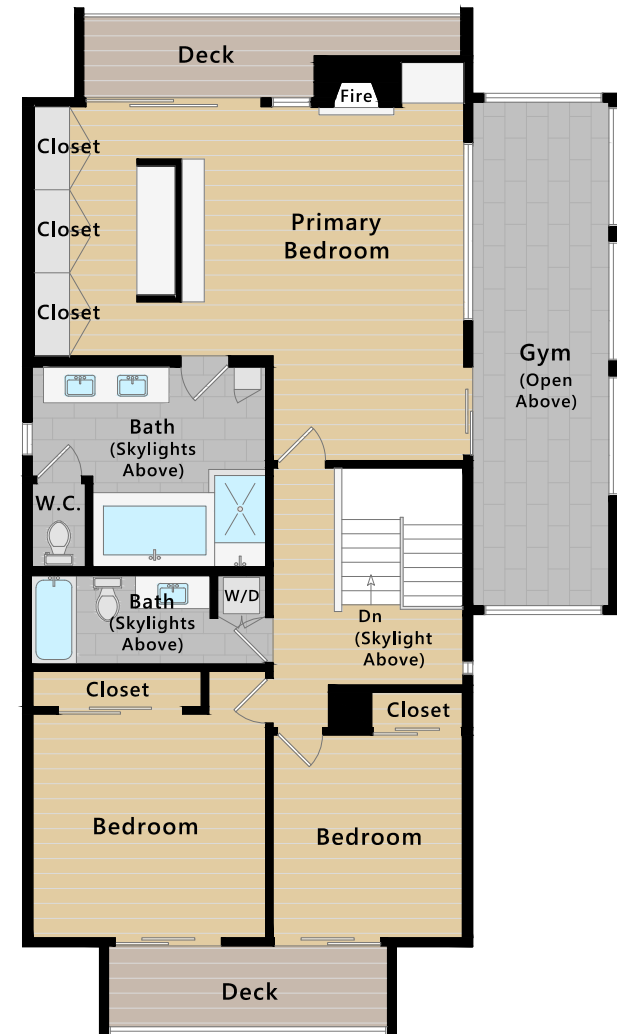

43 Topaz Way

San Francisco, CA

Main Level of Home/Entry

Library and Guest Room

Primary Suite and Bedroom Level