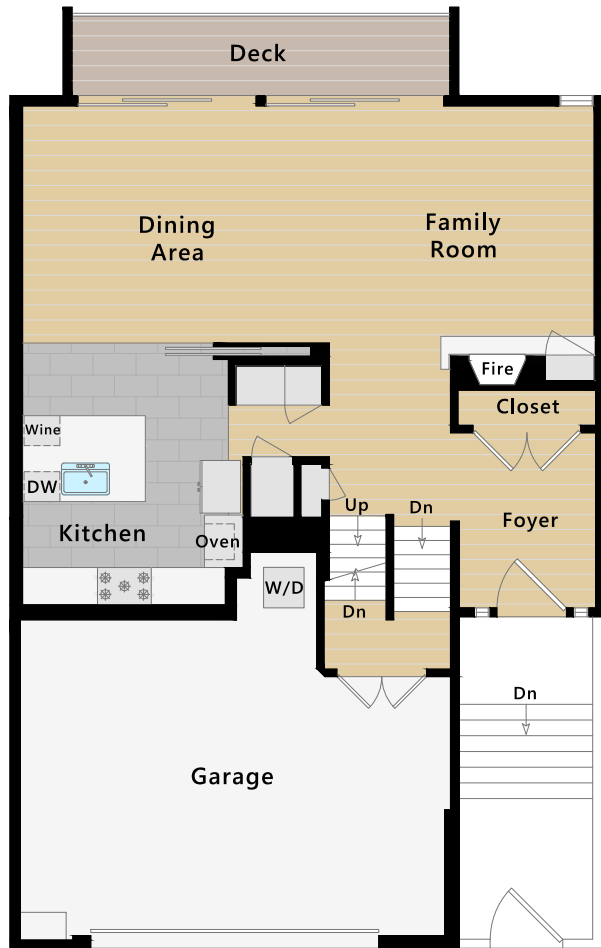

43 Topaz Way

San Francisco, CA

Main Level of Home/Entry

Library and Guest Room

Primary Suite and Bedroom Level