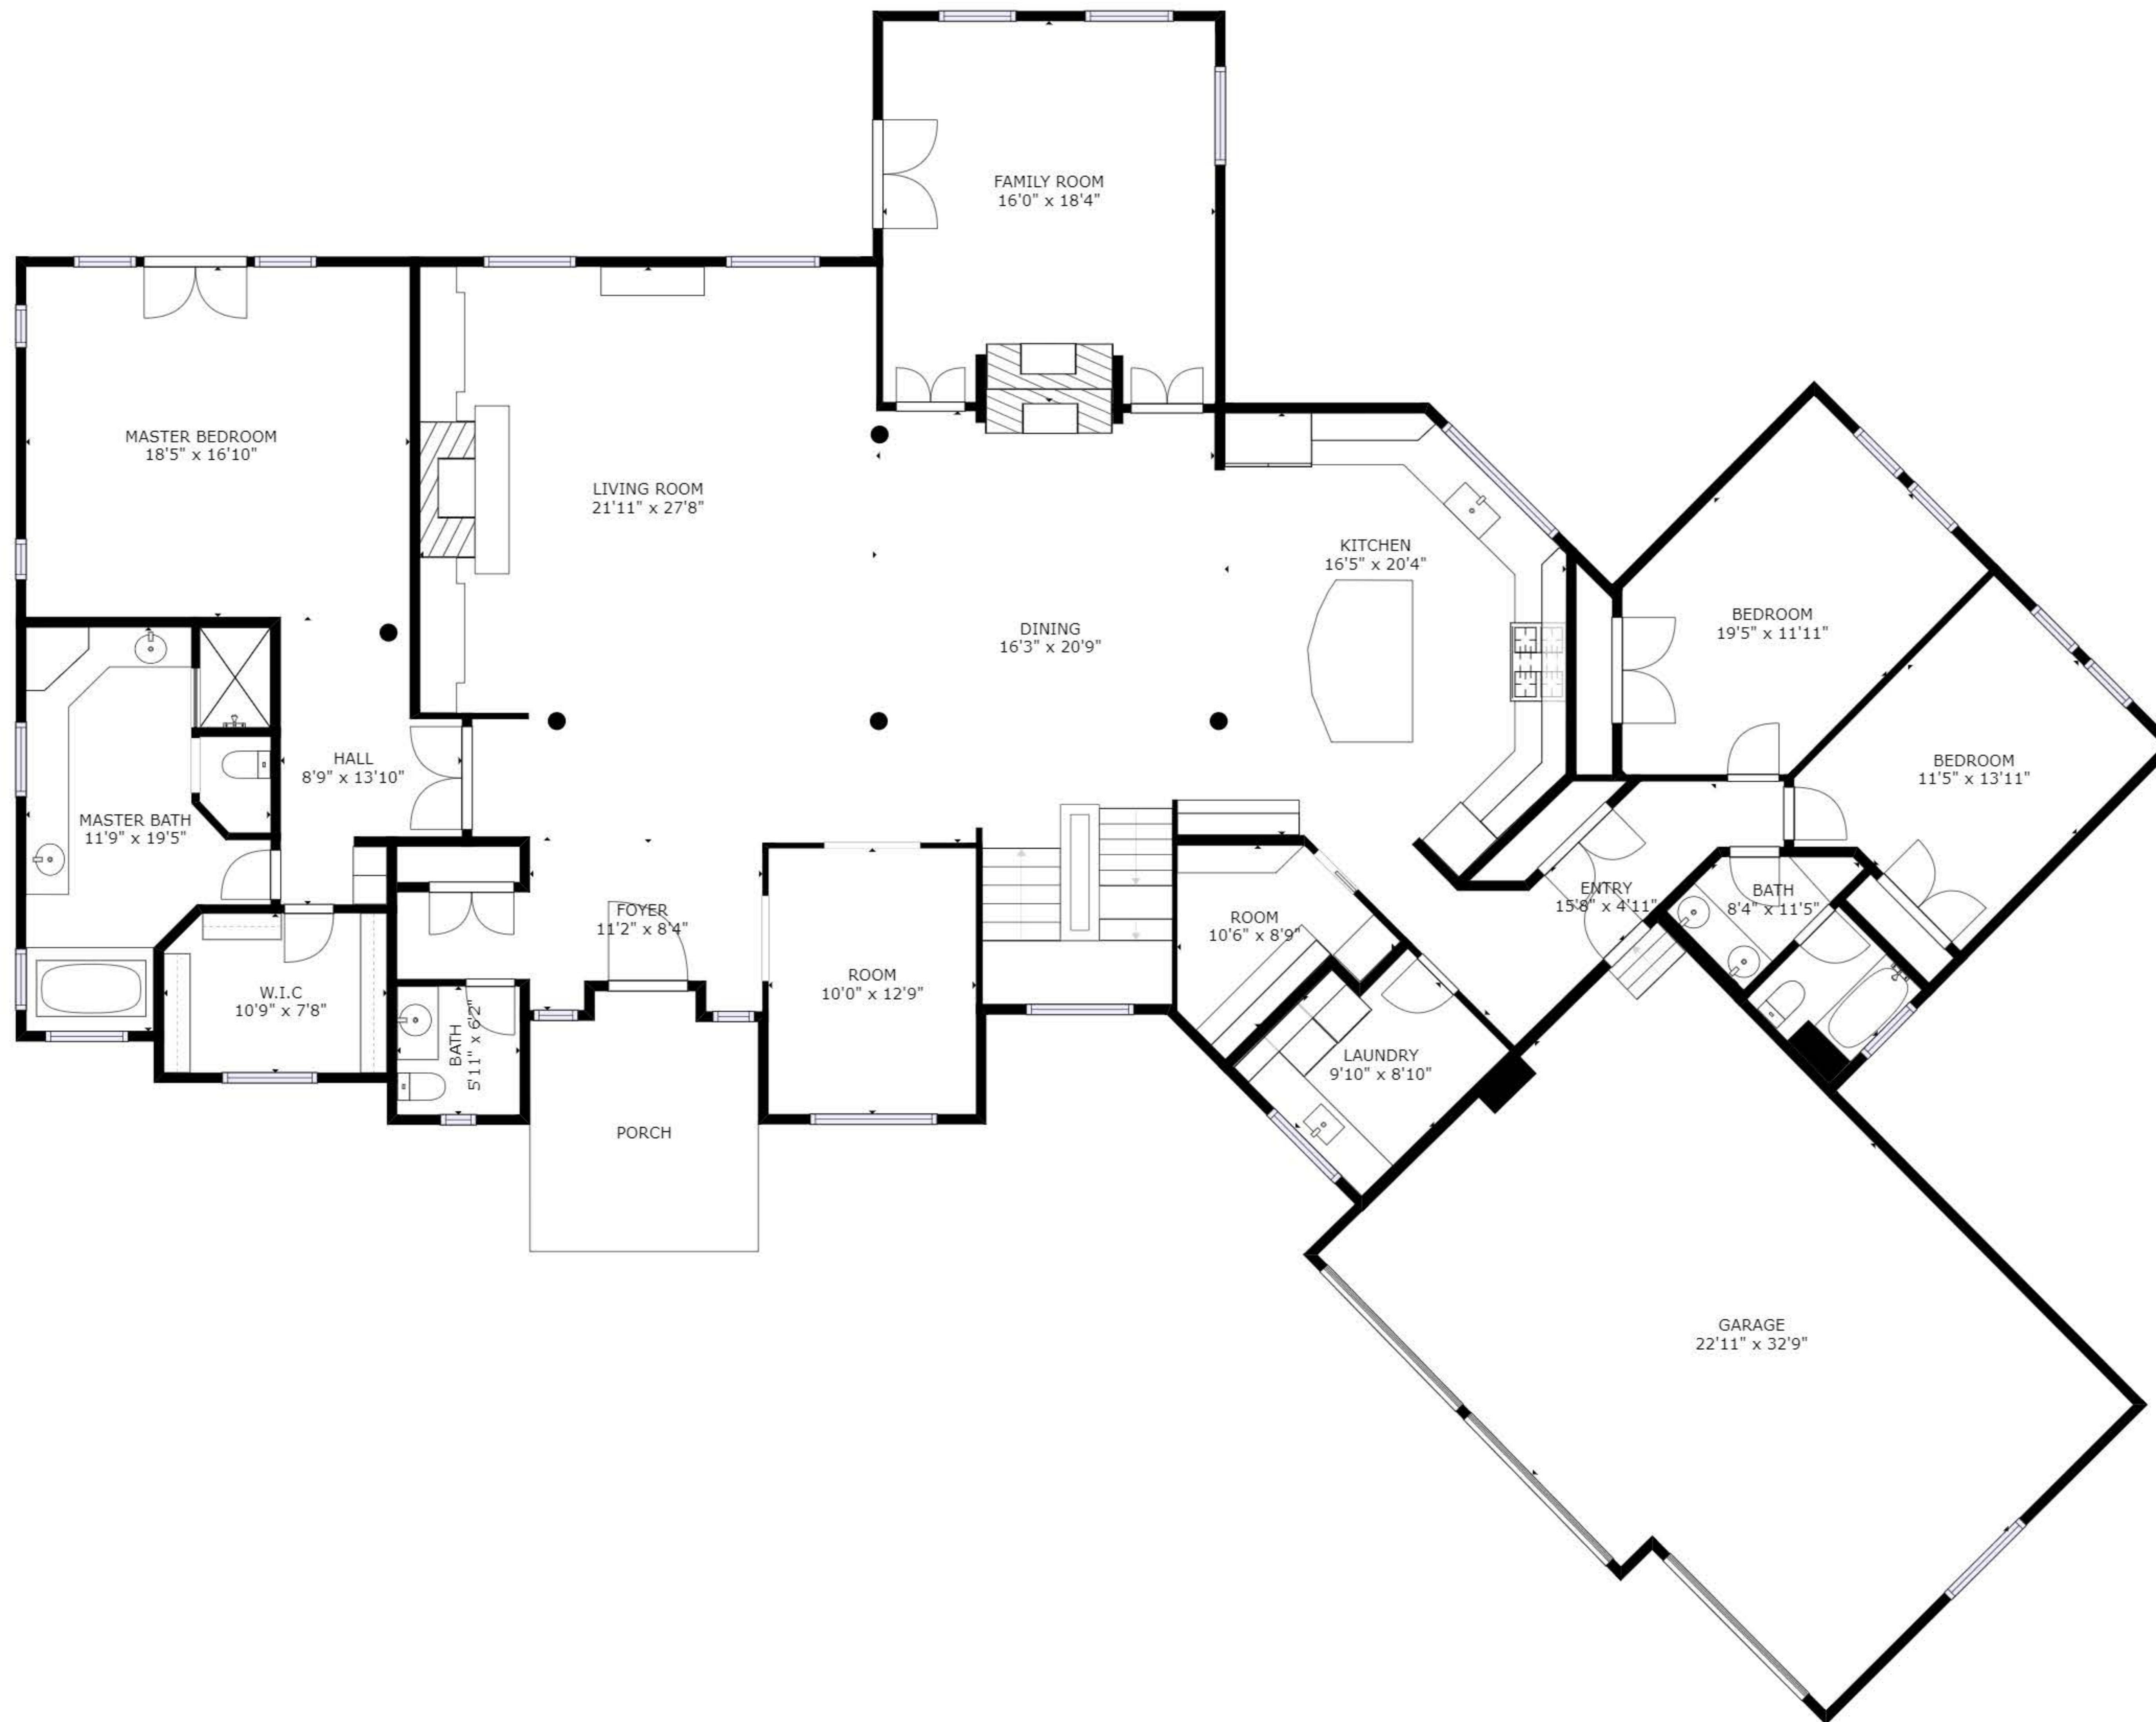

GROSS INTERNAL AREA
 FLOOR 1: 3492 sq. ft, FLOOR 2: 3590 sq. ft
 FLOOR 3: 794 sq. ft, EXCLUDED AREAS:
 GARAGE: 723 sq. ft
 TOTAL: 7877 sq. ft

SIZES AND DIMENSIONS ARE APPROXIMATE, ACTUAL MAY VARY.

GROSS INTERNAL AREA
 FLOOR 1: 3492 sq. ft, FLOOR 2: 3590 sq. ft
 FLOOR 3: 794 sq. ft, EXCLUDED AREAS:
 GARAGE: 723 sq. ft
 TOTAL: 7877 sq. ft
 SIZES AND DIMENSIONS ARE APPROXIMATE, ACTUAL MAY VARY.

GROSS INTERNAL AREA
 FLOOR 1: 3492 sq. ft, FLOOR 2: 3590 sq. ft
 FLOOR 3: 794 sq. ft, EXCLUDED AREAS:
 GARAGE: 723 sq. ft
 TOTAL: 7877 sq. ft

SIZES AND DIMENSIONS ARE APPROXIMATE, ACTUAL MAY VARY.

GROSS INTERNAL AREA
FLOOR 1: 3492 sq. ft, FLOOR 2: 3590 sq. ft
FLOOR 3: 794 sq. ft, EXCLUDED AREAS:
GARAGE: 723 sq. ft
TOTAL: 7877 sq. ft

SIZES AND DIMENSIONS ARE APPROXIMATE, ACTUAL MAY VARY.