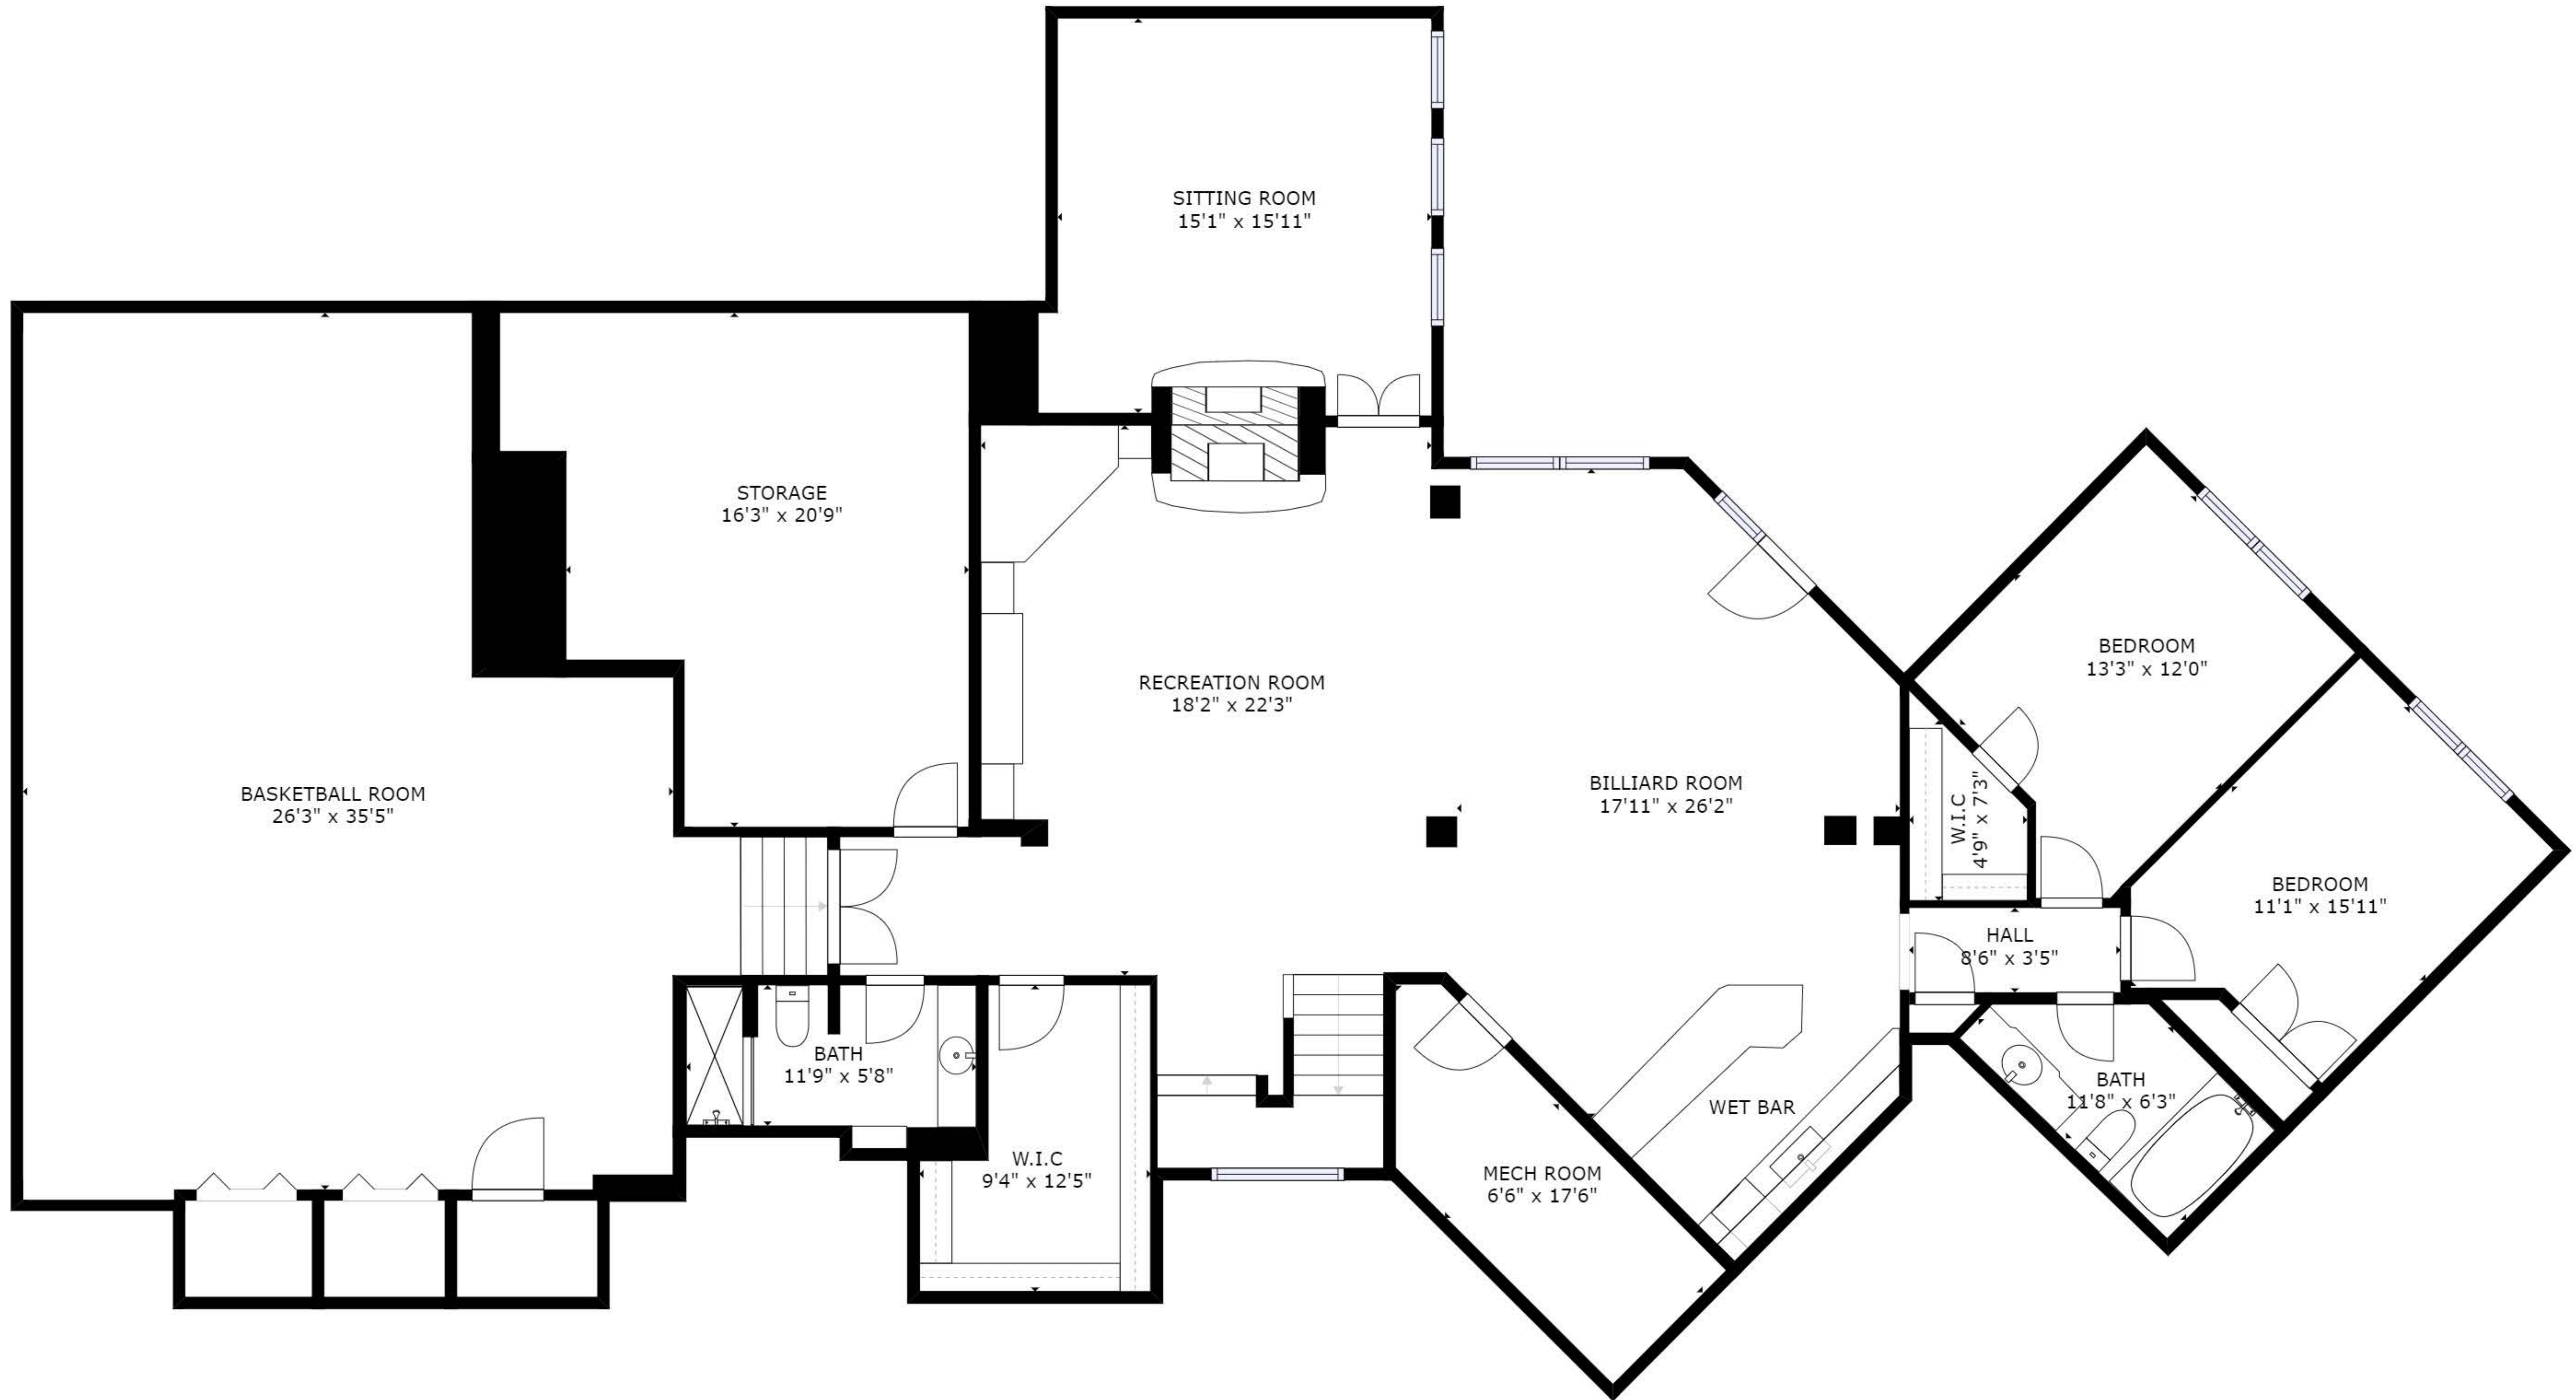

GROSS INTERNAL AREA
 FLOOR 1: 3492 sq. ft, FLOOR 2: 3590 sq. ft
 FLOOR 3: 794 sq. ft, EXCLUDED AREAS:
 GARAGE: 723 sq. ft
 TOTAL: 7877 sq. ft

SIZES AND DIMENSIONS ARE APPROXIMATE, ACTUAL MAY VARY.

GROSS INTERNAL AREA
 FLOOR 1: 3492 sq. ft, FLOOR 2: 3590 sq. ft
 FLOOR 3: 794 sq. ft, EXCLUDED AREAS:
 GARAGE: 723 sq. ft
 TOTAL: 7877 sq. ft
 SIZES AND DIMENSIONS ARE APPROXIMATE, ACTUAL MAY VARY.

GROSS INTERNAL AREA
 FLOOR 1: 3492 sq. ft, FLOOR 2: 3590 sq. ft
 FLOOR 3: 794 sq. ft, EXCLUDED AREAS:
 GARAGE: 723 sq. ft
 TOTAL: 7877 sq. ft

SIZES AND DIMENSIONS ARE APPROXIMATE, ACTUAL MAY VARY.

GROSS INTERNAL AREA
FLOOR 1: 3492 sq. ft, FLOOR 2: 3590 sq. ft
FLOOR 3: 794 sq. ft, EXCLUDED AREAS:
GARAGE: 723 sq. ft
TOTAL: 7877 sq. ft

SIZES AND DIMENSIONS ARE APPROXIMATE, ACTUAL MAY VARY.