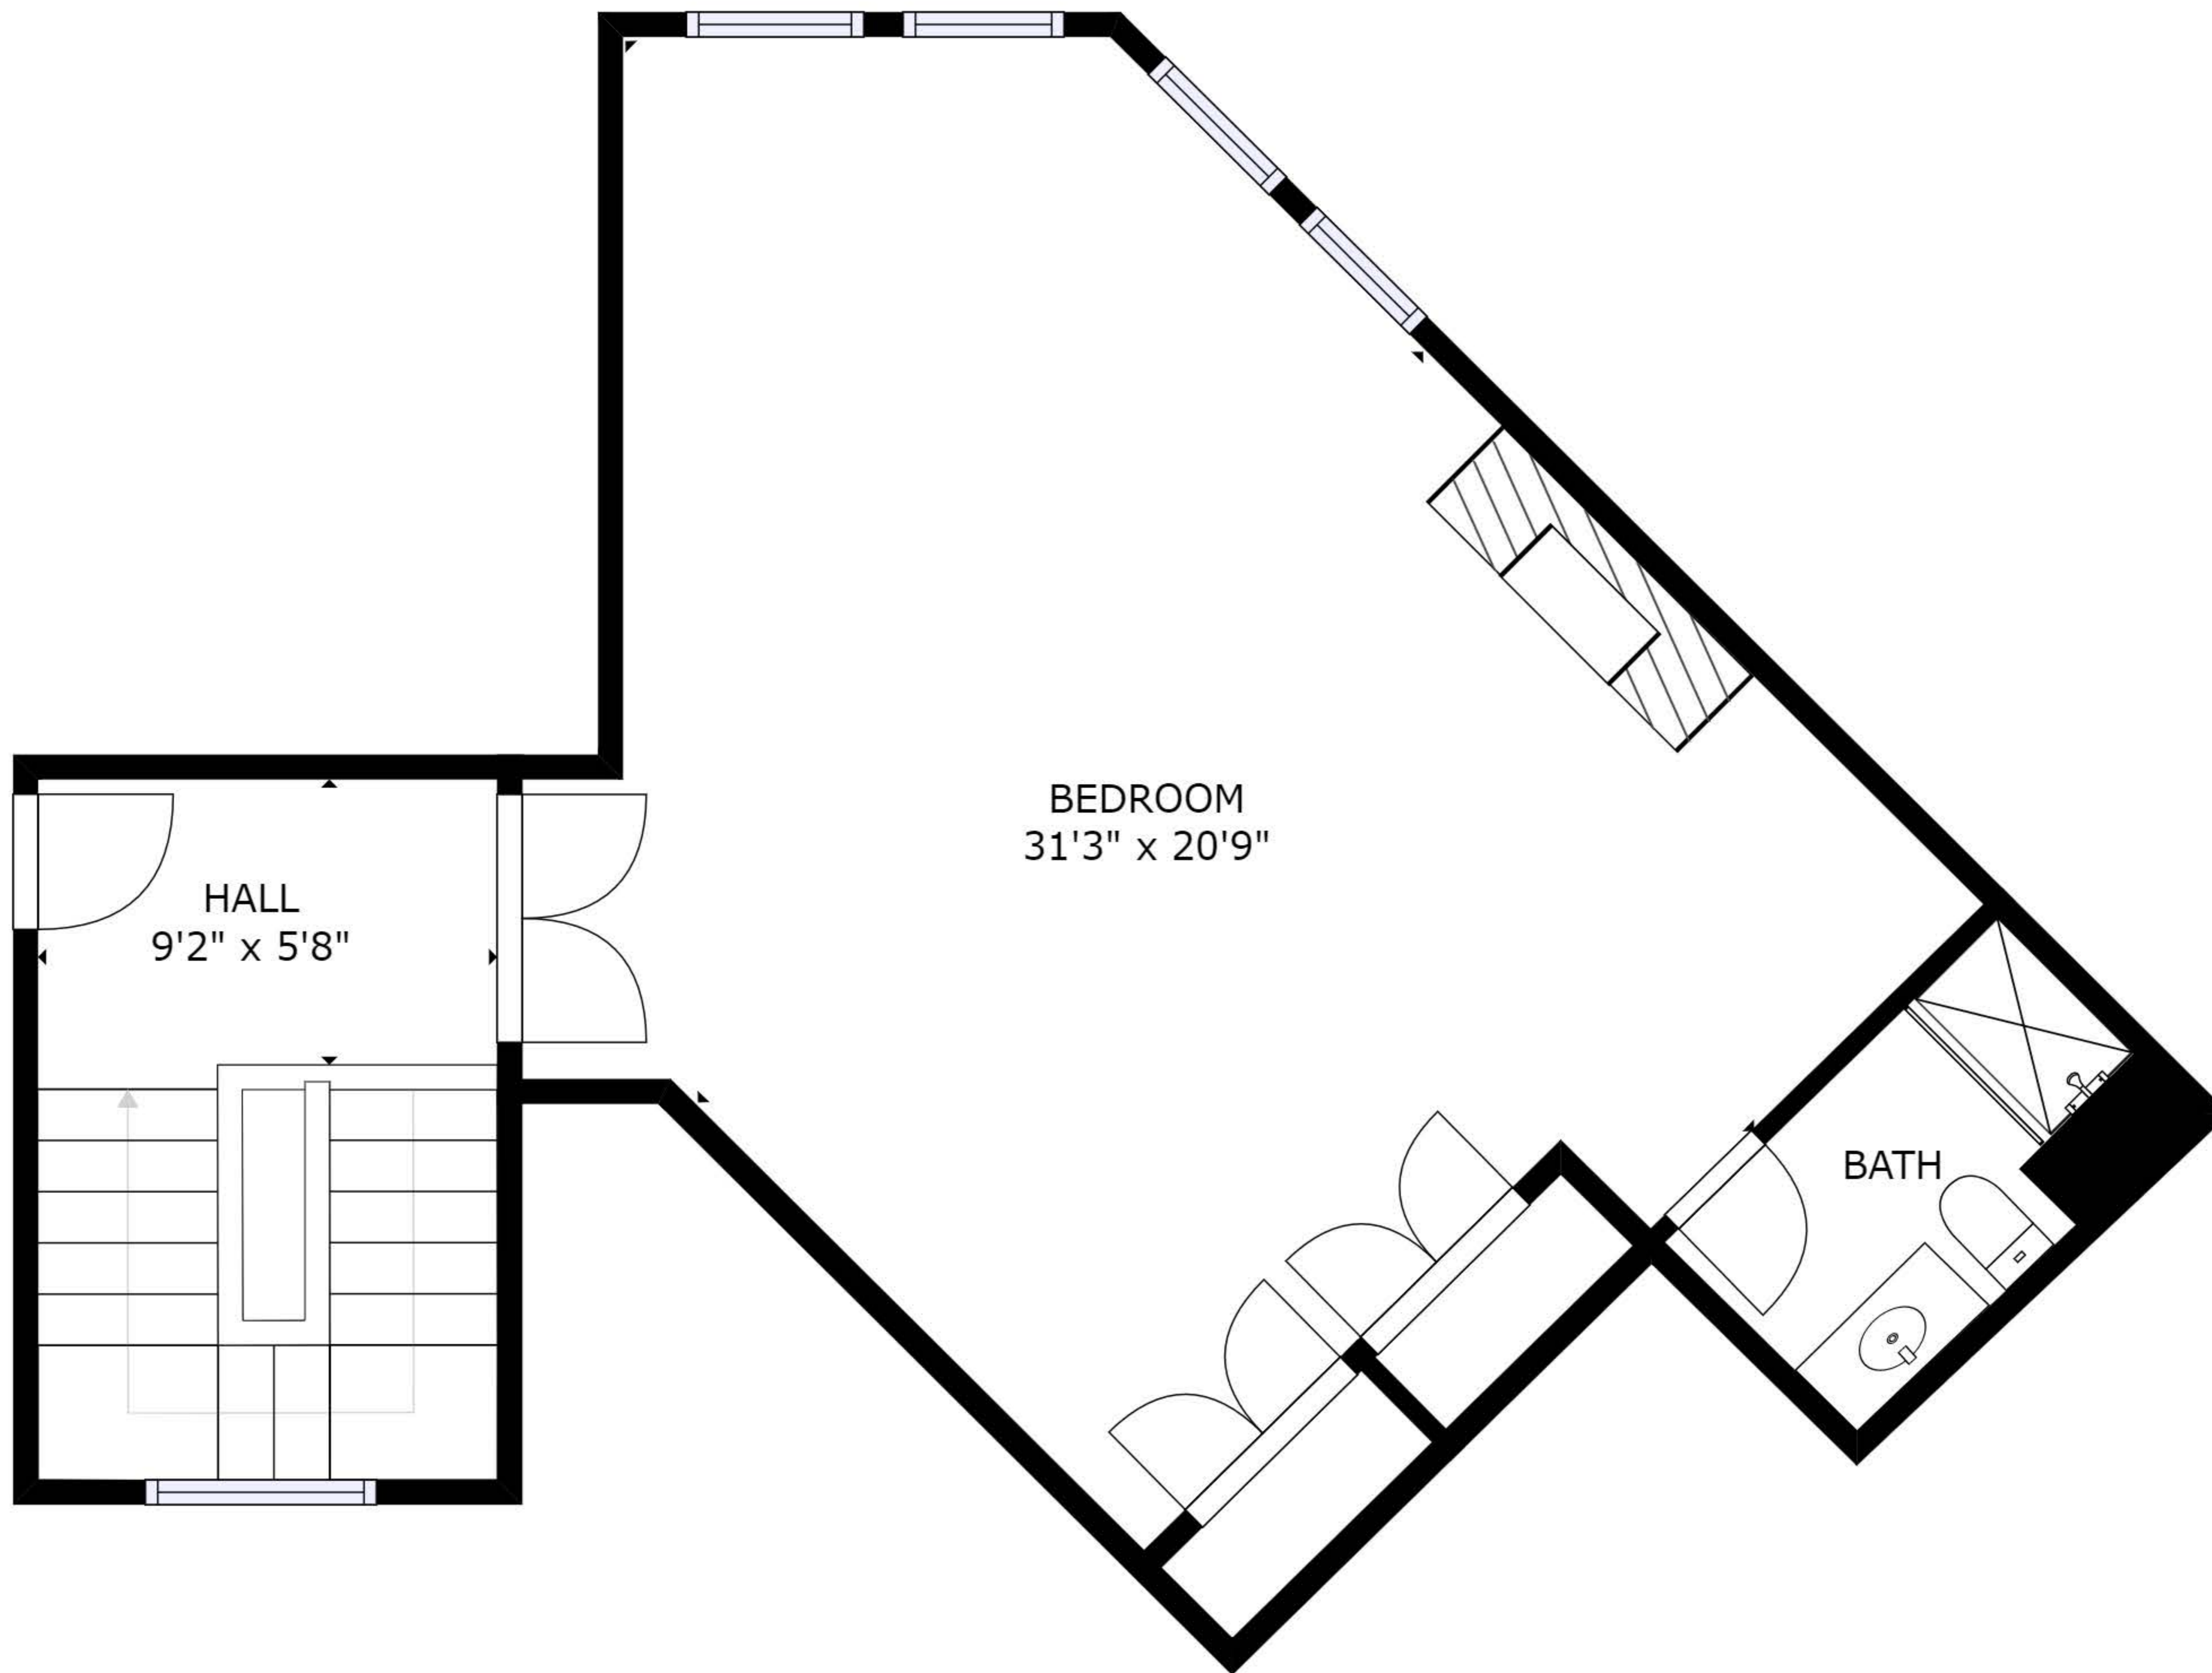

GROSS INTERNAL AREA
 FLOOR 1: 3492 sq. ft, FLOOR 2: 3590 sq. ft
 FLOOR 3: 794 sq. ft, EXCLUDED AREAS:
 GARAGE: 723 sq. ft
 TOTAL: 7877 sq. ft

SIZES AND DIMENSIONS ARE APPROXIMATE, ACTUAL MAY VARY.

GROSS INTERNAL AREA
 FLOOR 1: 3492 sq. ft, FLOOR 2: 3590 sq. ft
 FLOOR 3: 794 sq. ft, EXCLUDED AREAS:
 GARAGE: 723 sq. ft
 TOTAL: 7877 sq. ft
 SIZES AND DIMENSIONS ARE APPROXIMATE, ACTUAL MAY VARY.

GROSS INTERNAL AREA
 FLOOR 1: 3492 sq. ft, FLOOR 2: 3590 sq. ft
 FLOOR 3: 794 sq. ft, EXCLUDED AREAS:
 GARAGE: 723 sq. ft
 TOTAL: 7877 sq. ft

SIZES AND DIMENSIONS ARE APPROXIMATE, ACTUAL MAY VARY.

GROSS INTERNAL AREA
FLOOR 1: 3492 sq. ft, FLOOR 2: 3590 sq. ft
FLOOR 3: 794 sq. ft, EXCLUDED AREAS:
GARAGE: 723 sq. ft
TOTAL: 7877 sq. ft

SIZES AND DIMENSIONS ARE APPROXIMATE, ACTUAL MAY VARY.