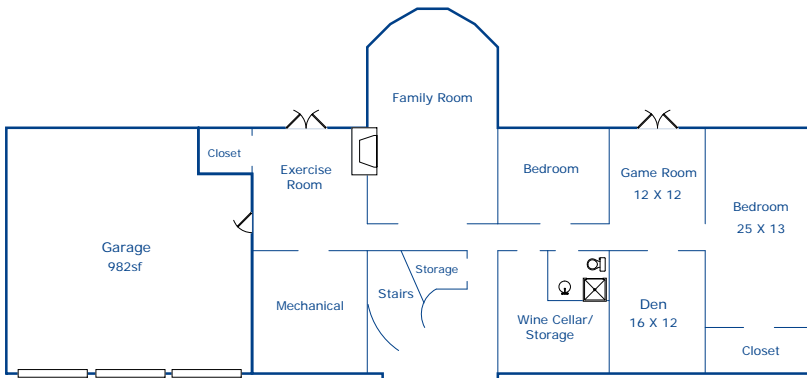

5500 Quail Meadows Drive Carmel, CA 93923

Main Living Area - 3854sf
 Upper Level - 1736sf
 Lower Level - 2628sf

 Total - 8218sf