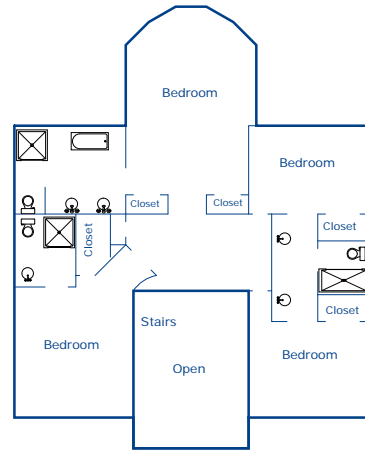

5500 Quail Meadows Drive Carmel, CA 93923

Main Living Area - 3854sf
 Upper Level - 1736sf
 Lower Level - 2628sf

 Total - 8218sf