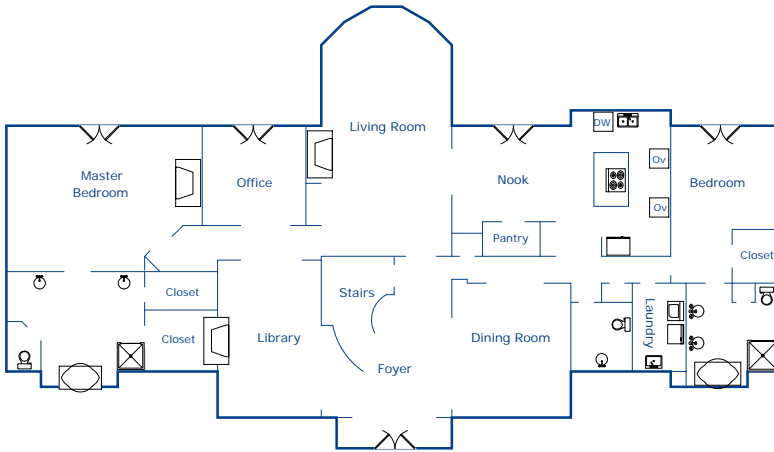

5500 Quail Meadows Drive Carmel, CA 93923

Main Living Area - 3854sf
 Upper Level - 1736sf
 Lower Level - 2628sf

 Total - 8218sf