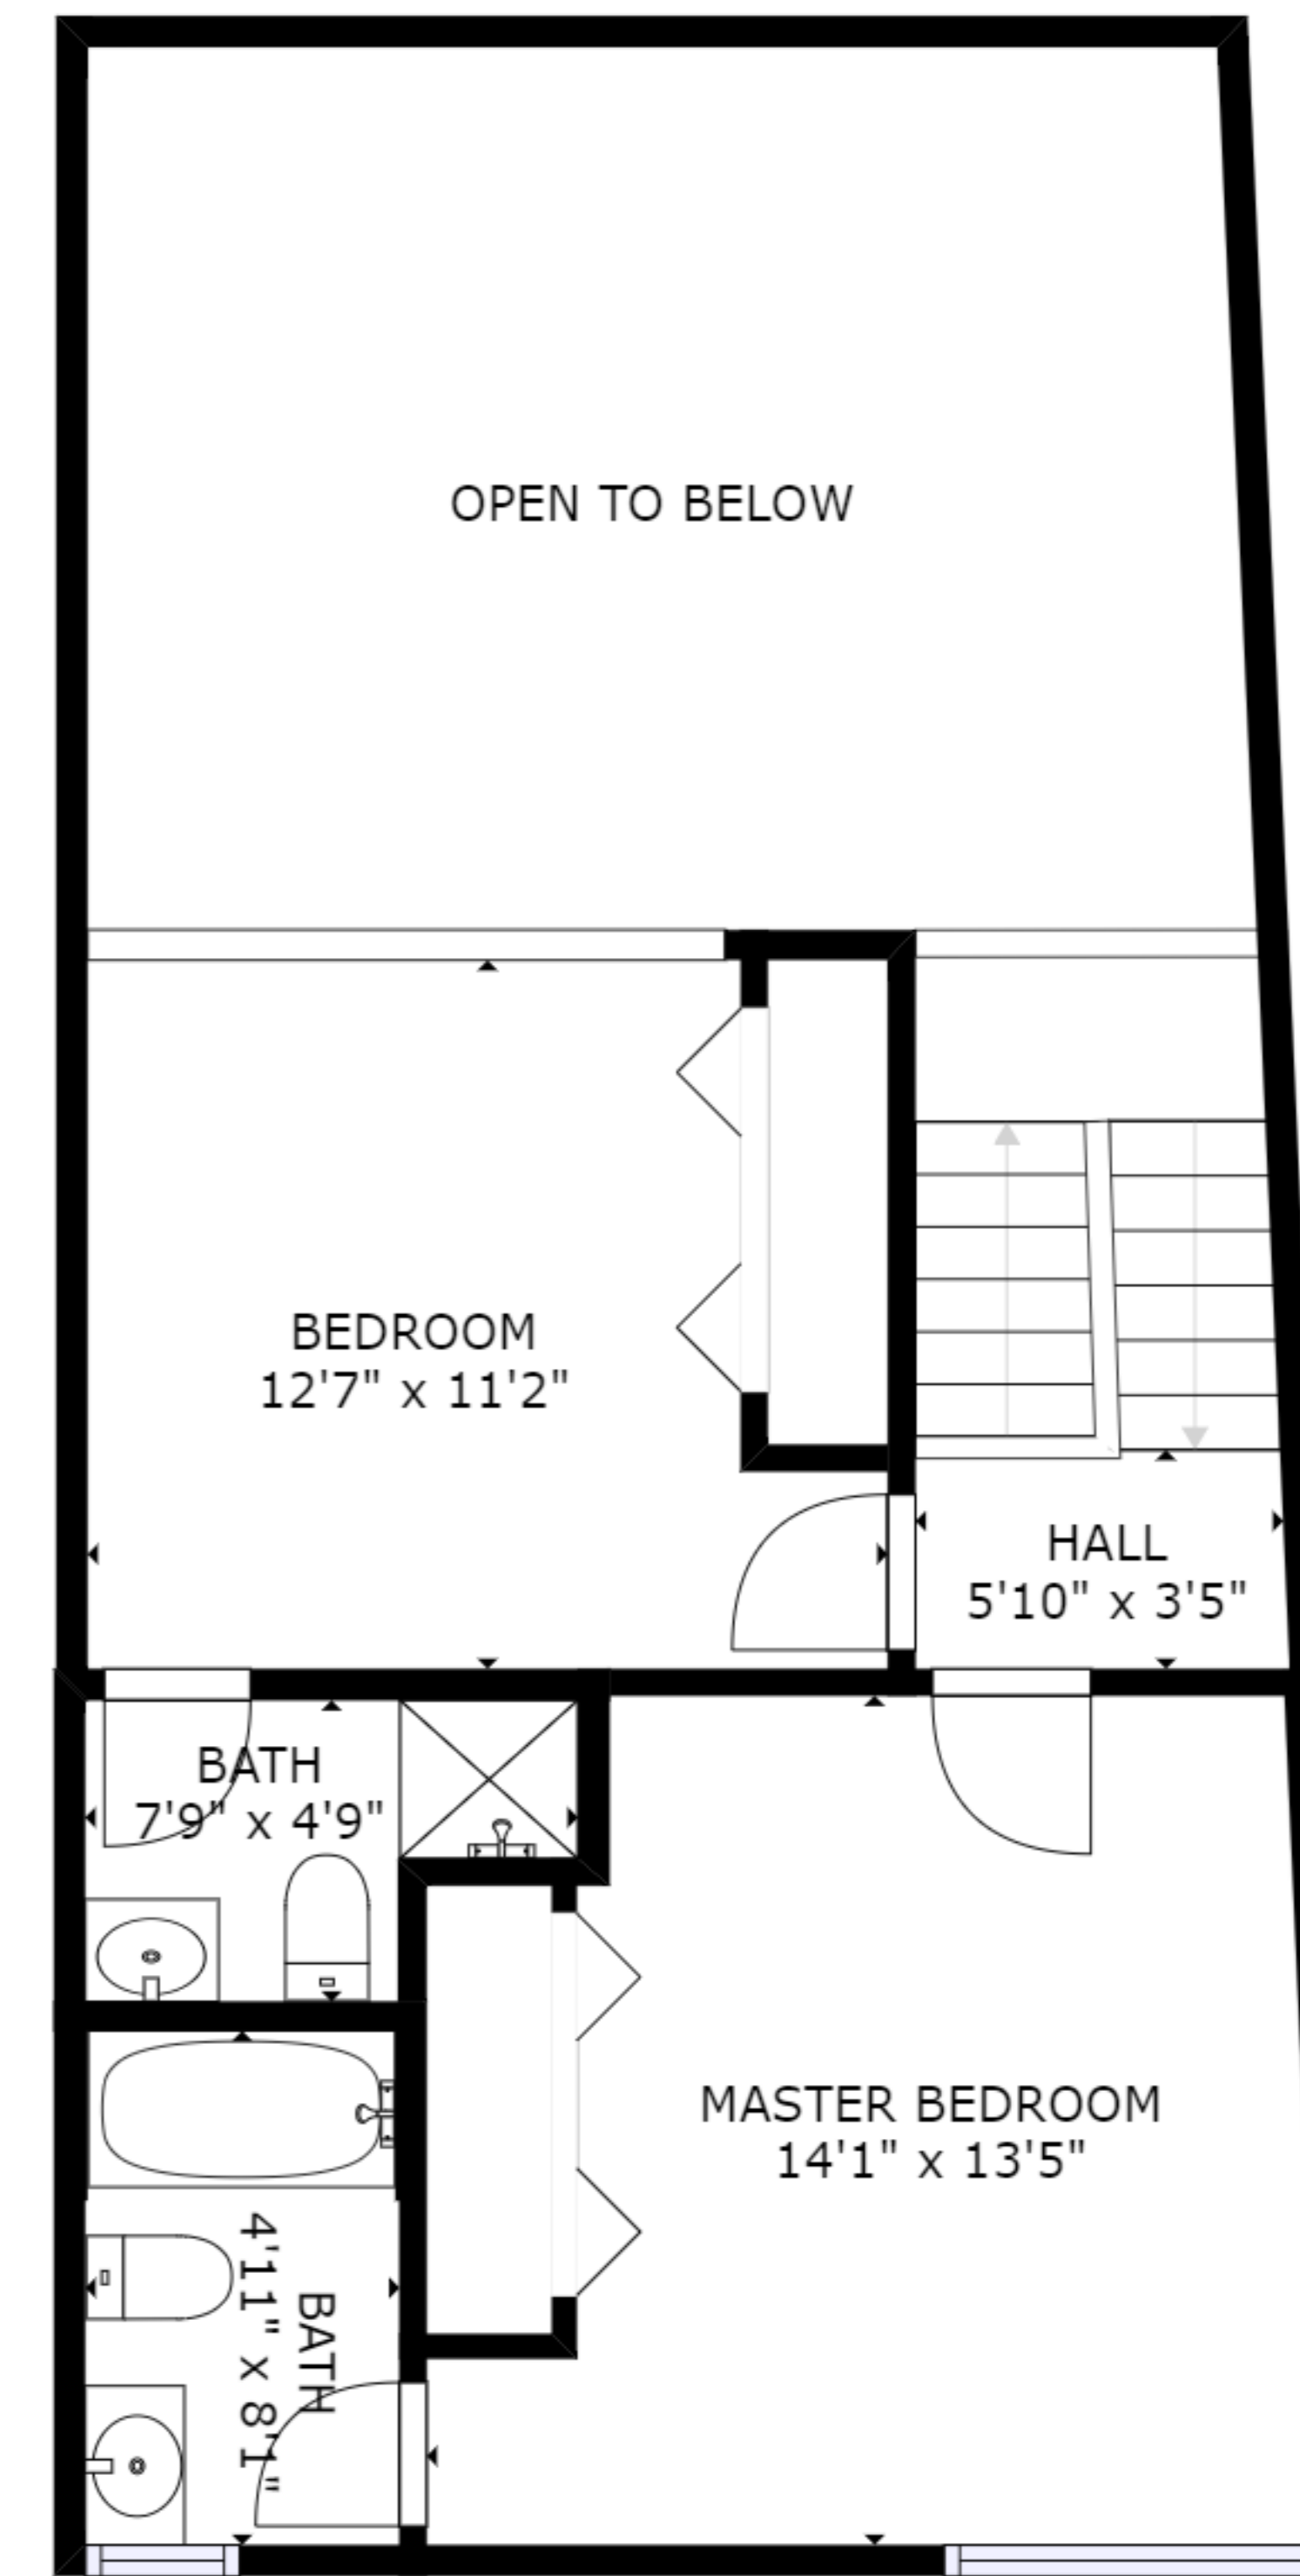

FLOOR 1

FLOOR 2

FLOOR 3

GROSS INTERNAL AREA  
 FLOOR 1: 164 sq ft, FLOOR 2: 837 sq ft  
 FLOOR 3: 483 sq ft, EXCLUDED AREAS:  
 GARAGE: 222 sq ft, PORCH: 88 sq ft  
 TOTAL: 1484 sq ft

SIZES AND DIMENSIONS ARE APPROXIMATE, ACTUAL MAY VARY.