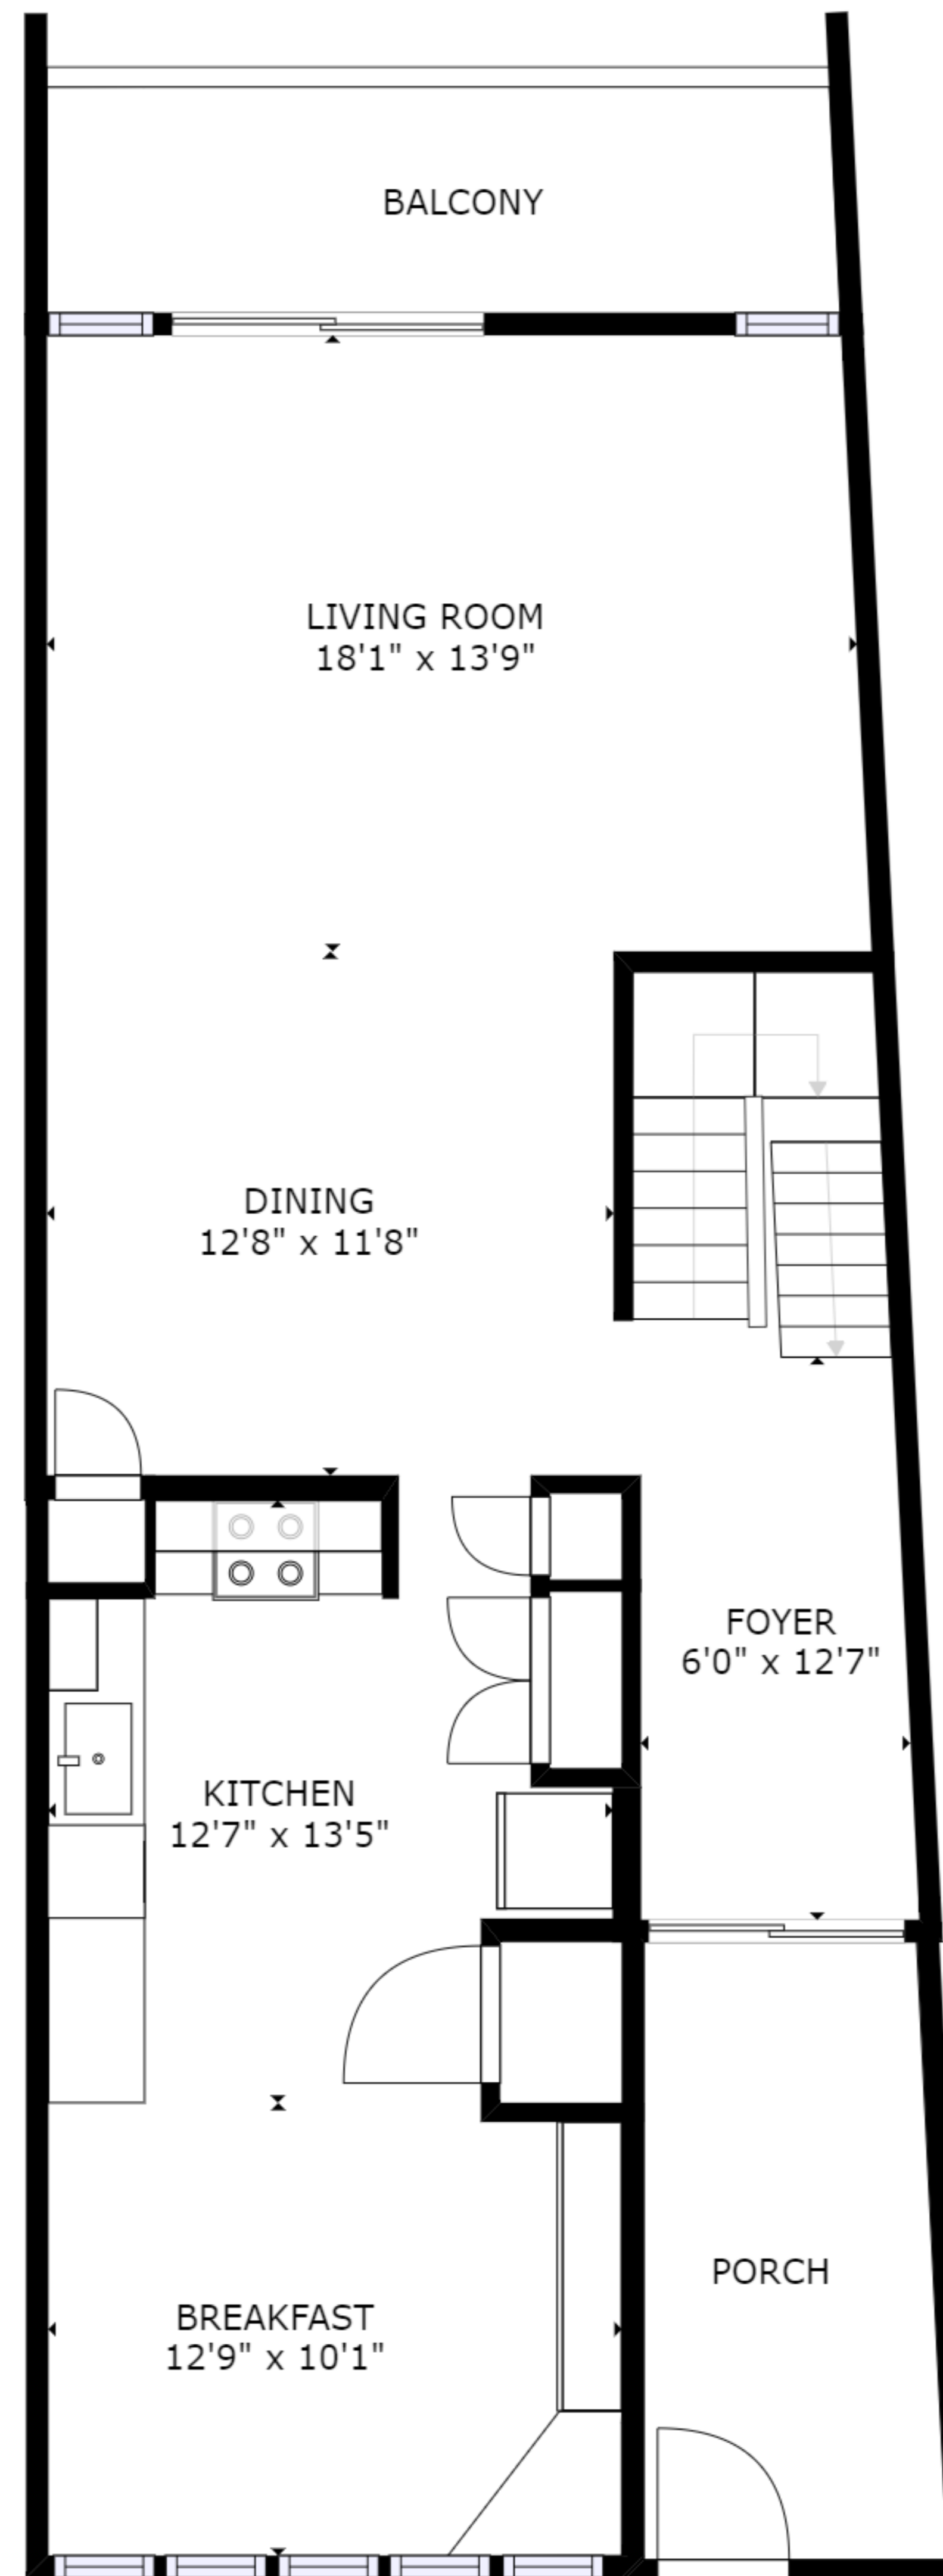

FLOOR 1

FLOOR 2

FLOOR 3

GROSS INTERNAL AREA  
 FLOOR 1: 164 sq ft, FLOOR 2: 837 sq ft  
 FLOOR 3: 483 sq ft, EXCLUDED AREAS:  
 GARAGE: 222 sq ft, PORCH: 88 sq ft  
 TOTAL: 1484 sq ft

SIZES AND DIMENSIONS ARE APPROXIMATE, ACTUAL MAY VARY.