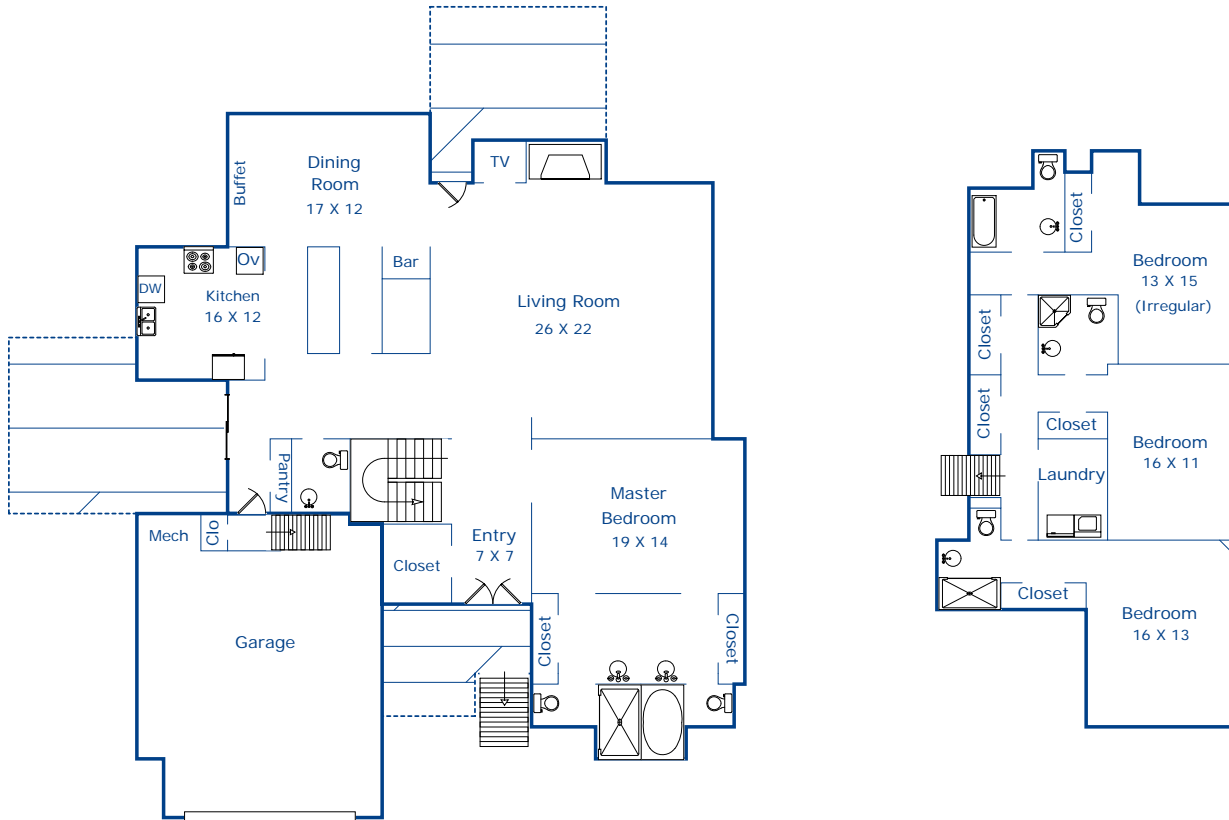

3125 17-Mile Drive  
Pebble Beach, CA 93953

Main Living Area - 2255sf

Lower Level - 1177sf

---

Total - 3432sf

Garage - 639sf