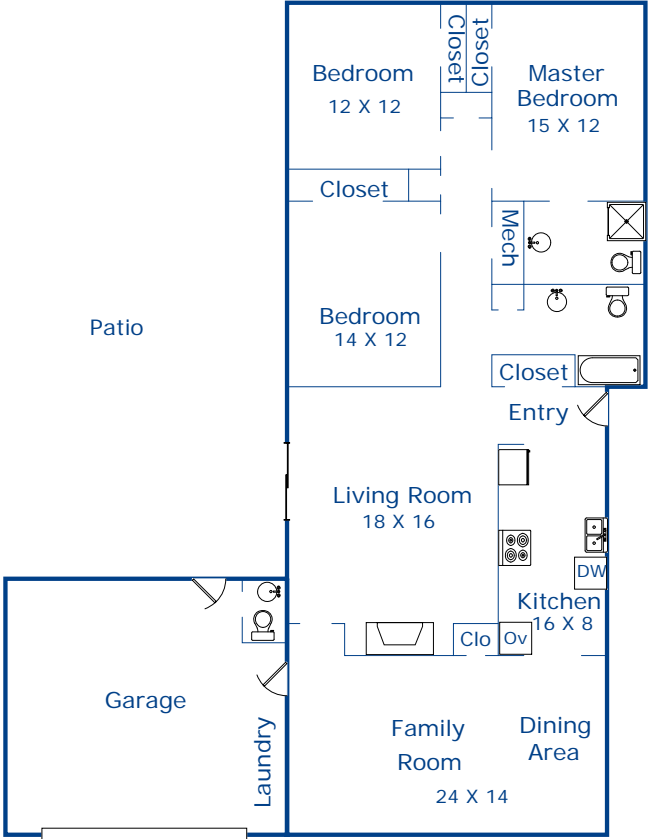

2810 Ribera Road
Carmel, CA 93923

Main Living Area - 1715sf
Garage - 440sf