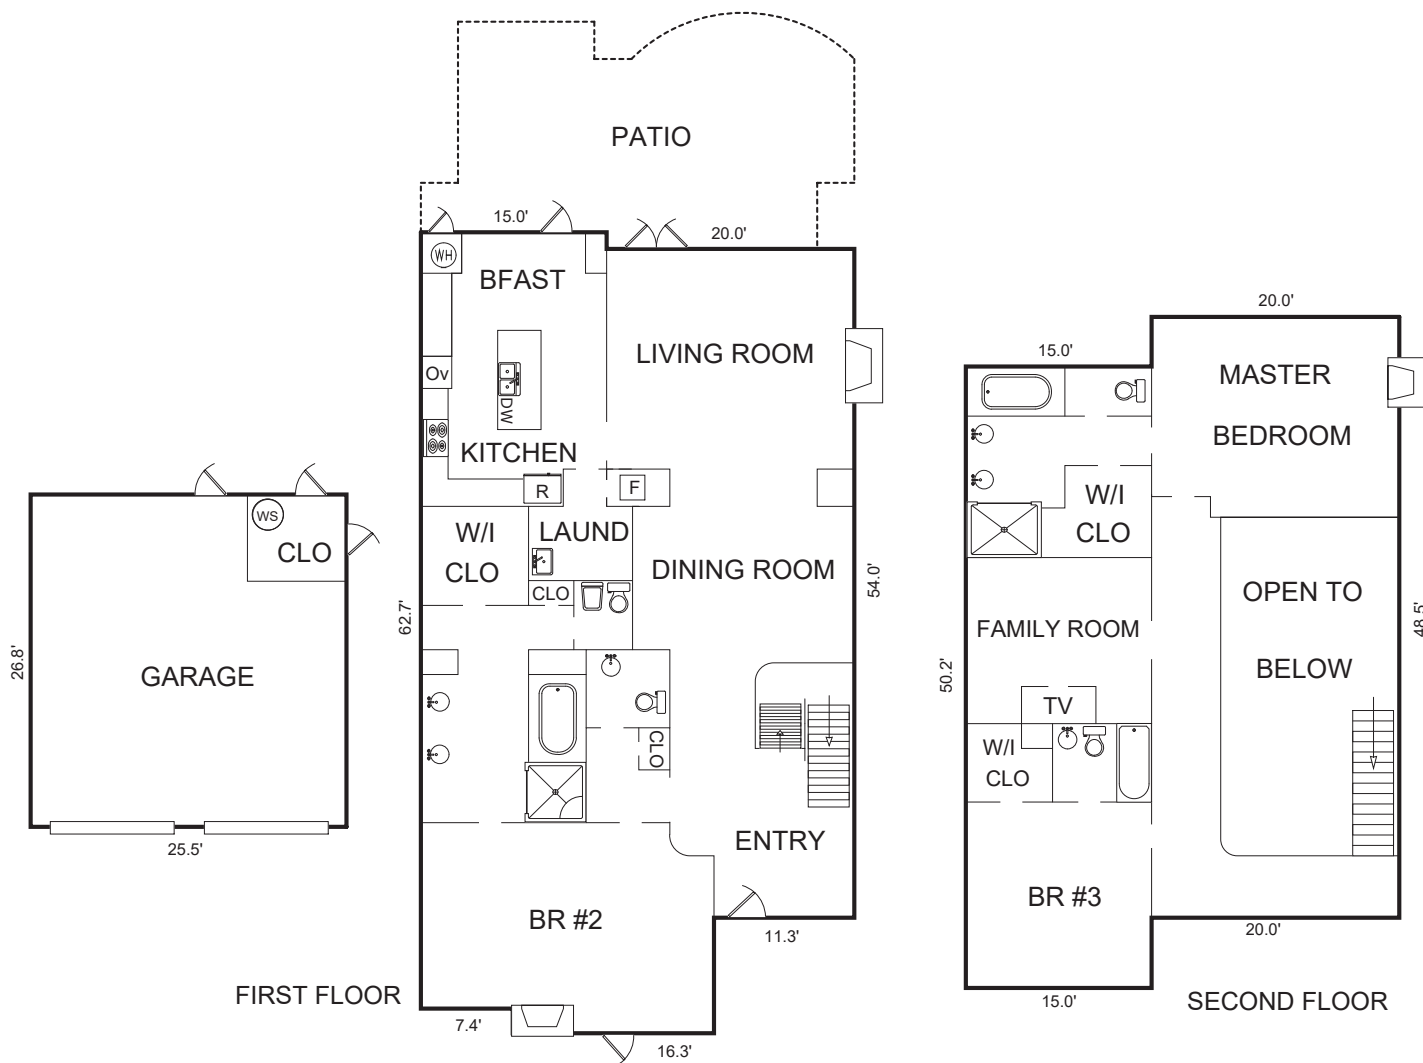

63 SPANISH BAY CIRCLE, PEBBLE BEACH, CA 93953

ROOM DIMENSIONS

Entry:	13'8" x 13'8"
Kitchen:	14'5" x 12'
Bfast:	10' x 10'
Dining:	16'6" x 11'7"
Living:	19' x 18'3"
Family:	15' x 13'
MBR:	19' x 15'7"
BR #2:	23' x 14'2"
BR #3:	14'6" x 14'

AREA CALCULATIONS

(approximate)

First Floor:	2,116sf
Second Floor:	1,329
Net Livable Area:	3,445sf

Garage:	684
Patio:	550