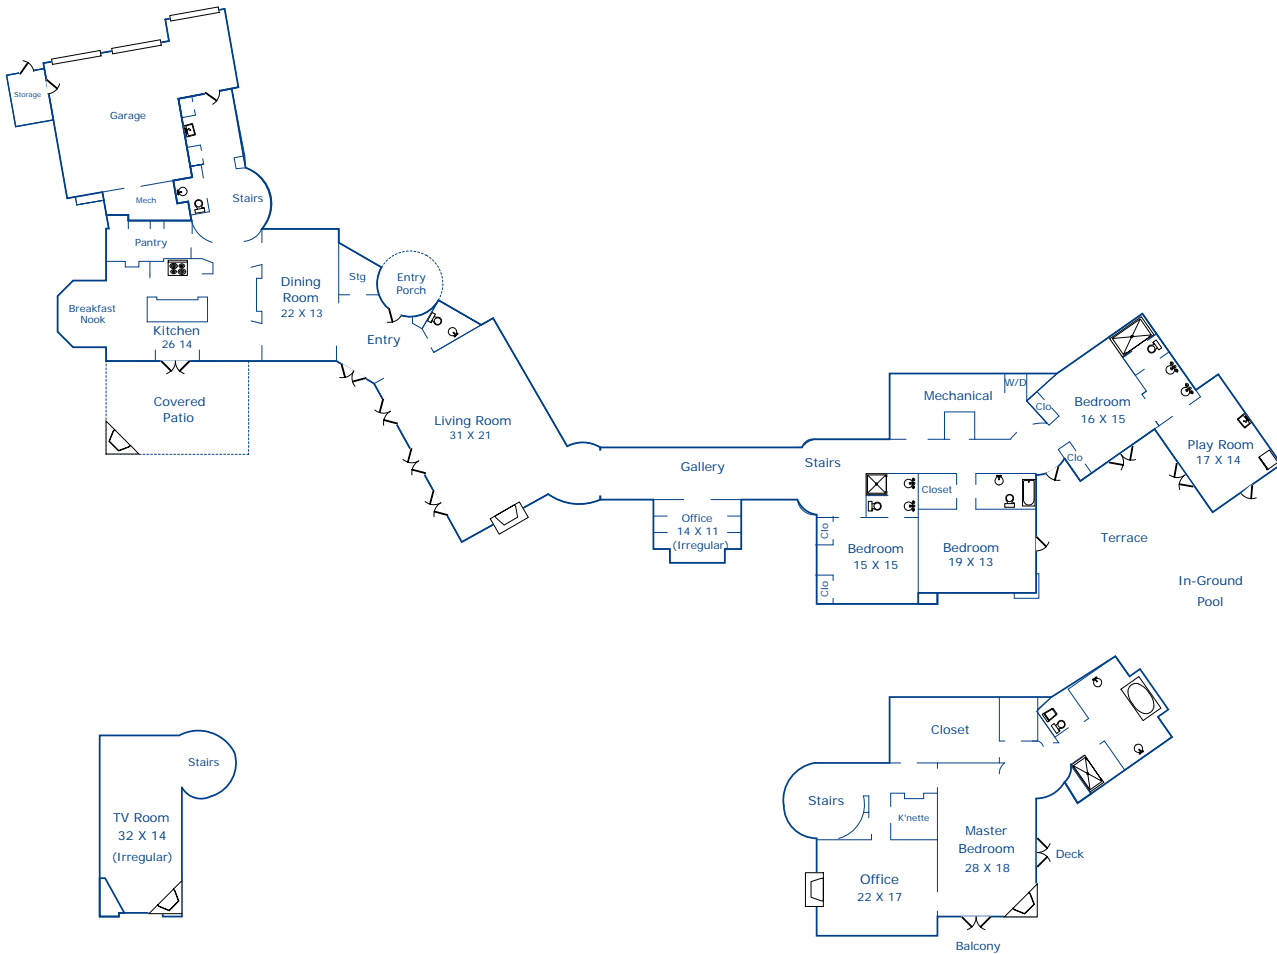

# 15 Black Mountain Trail Carmel, CA 93923

Main Living Area - 5480sf

Master Suite - 1996sf

TV Room - 570sf

---

Total - 8046sf

Garage - 827sf