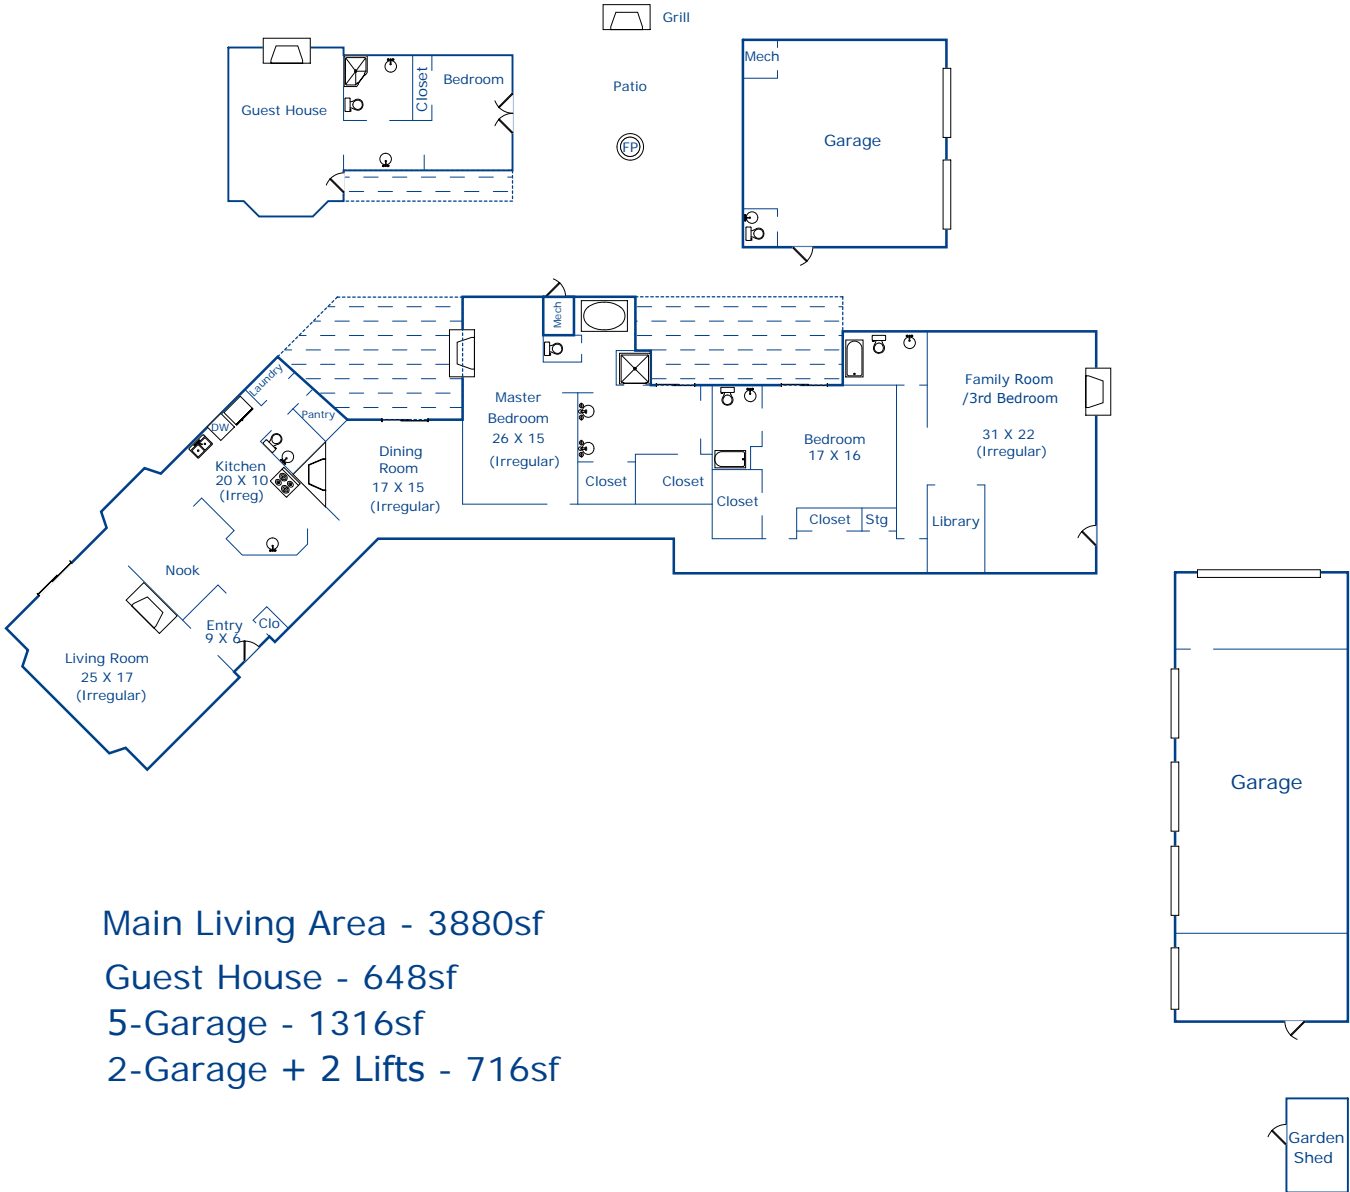

# 27216 Prado Del Sol Carmel, CA 93923

Main Living Area - 3880sf

Guest House - 648sf

5-Garage - 1316sf

2-Garage + 2 Lifts - 716sf