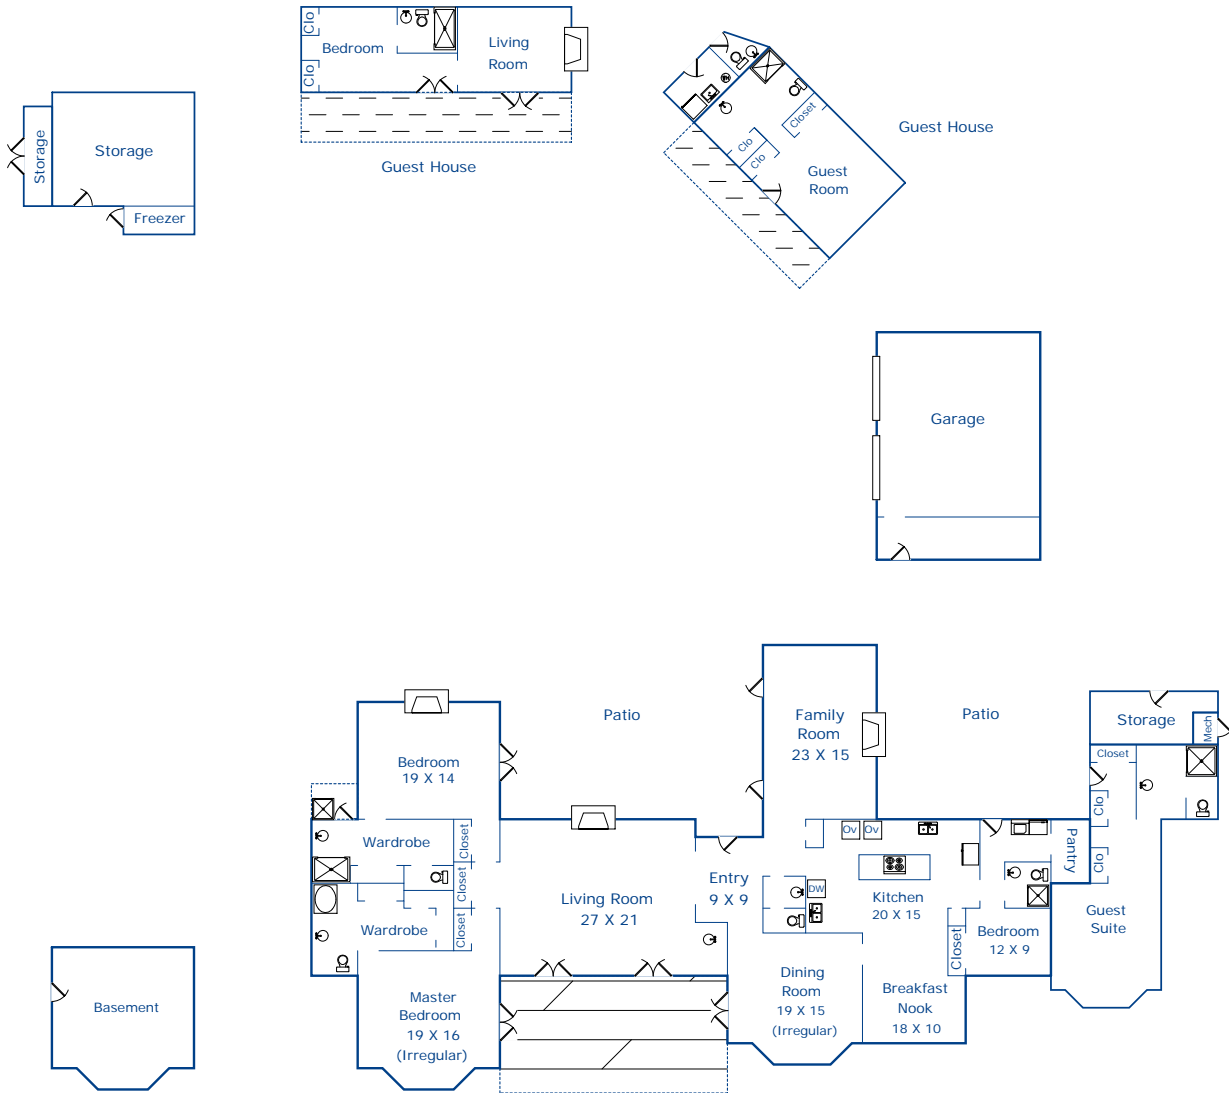

1675 Crespi Lane  
Pebble Beach, CA 93953

Main Living Area - 3677sf

Guest Suite - 534sf

Guest House (Left) - 456sf

Guest House (Right) - 405sf

Basement - 370sf

Garage - 736sf