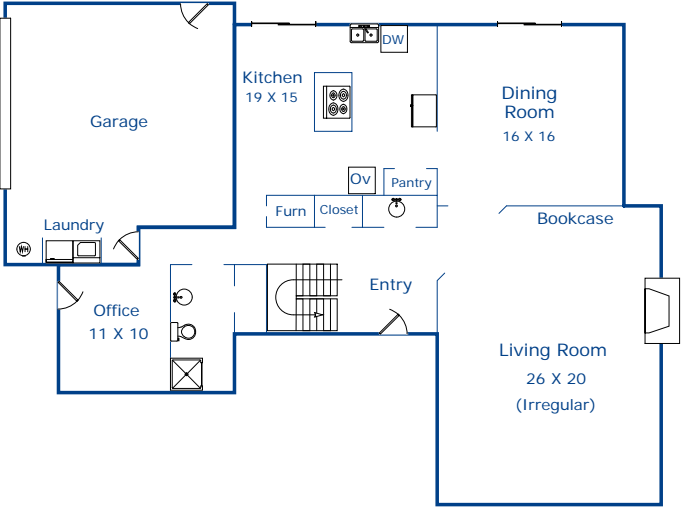

3111 Patio Drive
Pebble Beach, CA 93953

Upper Level

Main Living Area - 1666sf
Upper Level - 1129sf
Total - 2795sf
Garage - 495sf