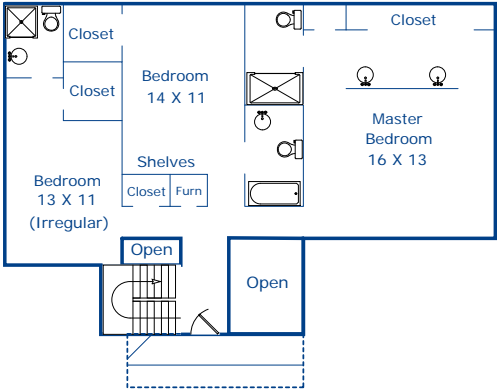

3111 Patio Drive
Pebble Beach, CA 93953

Upper Level

Main Living Area - 1666sf
Upper Level - 1129sf
Total - 2795sf
Garage - 495sf