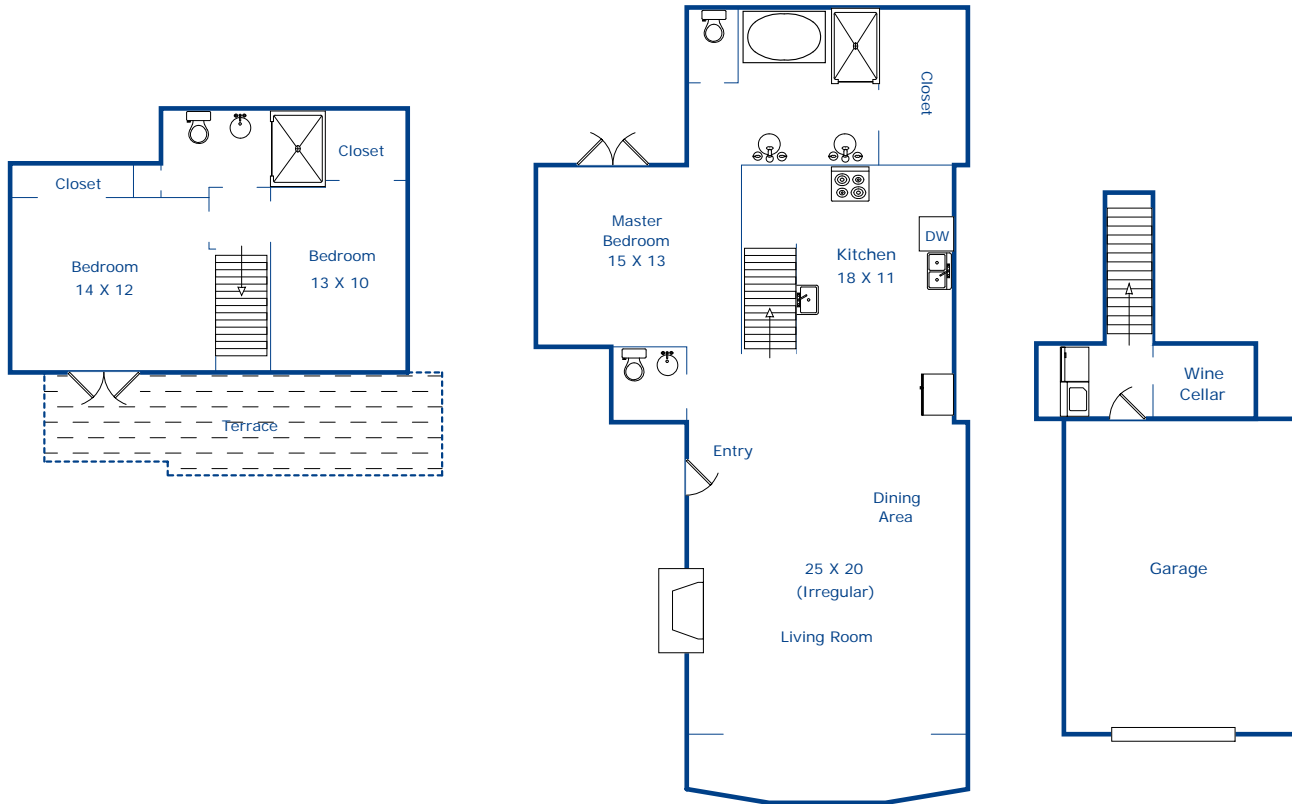

San Antonio 2SE 13th Avenue
Carmel, CA 93921

Main Living Area - 1340sf

Upper Level - 515sf

Total - 1855sf