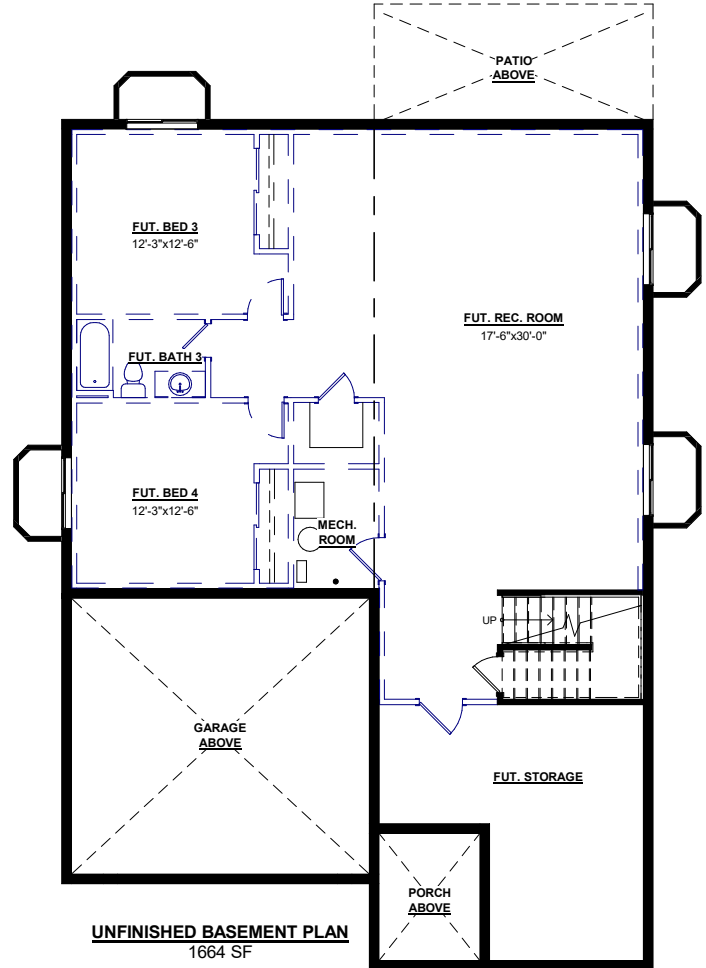

The - Model 300-B

Finished Sq. Ft. 1712 Total Sq. Ft. 3376

In a continuing effort to improve our homes, Von's 7, LLC and Von's Colorado Concepts reserves the right to make changes and/or modifications to plans, elevations, specifications, features, colors, and prices without prior notice. Optional upgrades may be shown for illustration purposes.