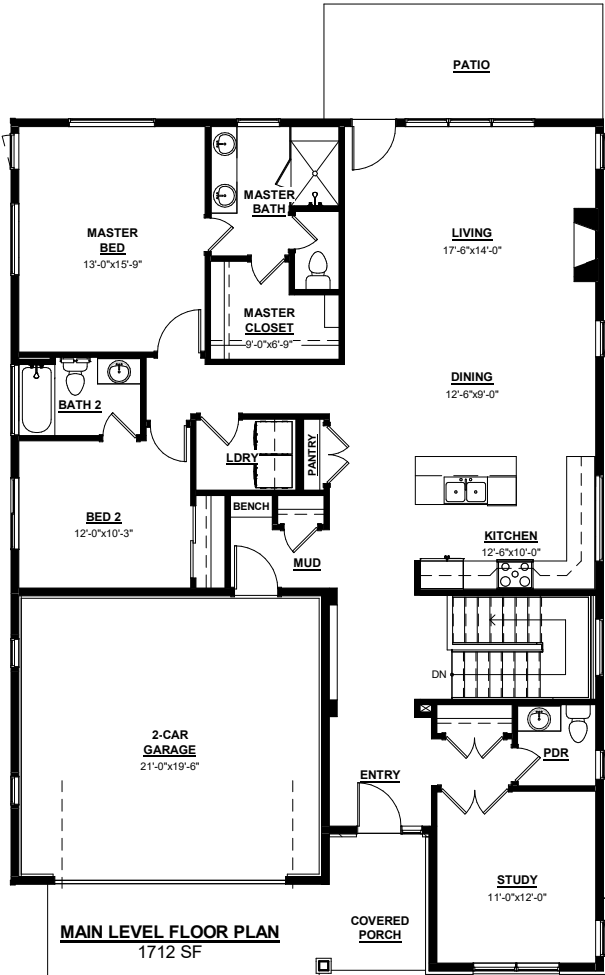

The - Model 300-B

Finished Sq. Ft. 1712 Total Sq. Ft. 3376

In a continuing effort to improve our homes, Von's 7, LLC and Von's Colorado Concepts reserves the right to make changes and/or modifications to plans, elevations, specifications, features, colors, and prices without prior notice. Optional upgrades may be shown for illustration purposes.