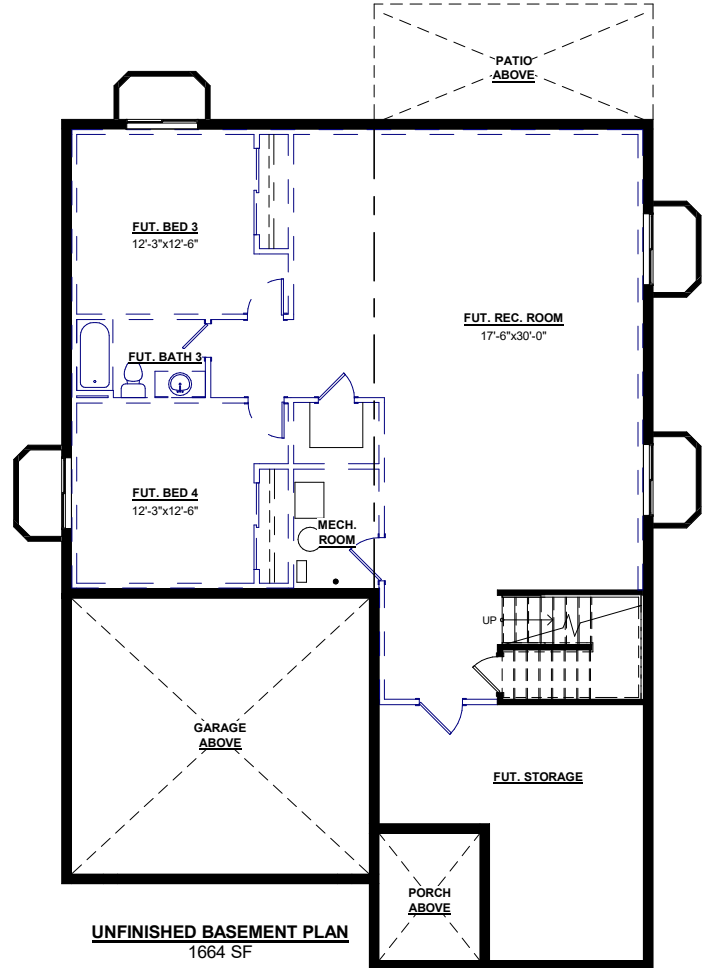

The - Model 300-A

Finished Sq. Ft. 1712 Total Sq. Ft. 3376

In a continuing effort to improve our homes, Von's 7, LLC and Von's Colorado Concepts reserves the right to make changes and/or modifications to plans, elevations, specifications, features, colors, and prices without prior notice. Optional upgrades may be shown for illustration purposes.

The - Model 300-B

Finished Sq. Ft. 1712 Total Sq. Ft. 3376

In a continuing effort to improve our homes, Von's 7, LLC and Von's Colorado Concepts reserves the right to make changes and/or modifications to plans, elevations, specifications, features, colors, and prices without prior notice. Optional upgrades may be shown for illustration purposes.