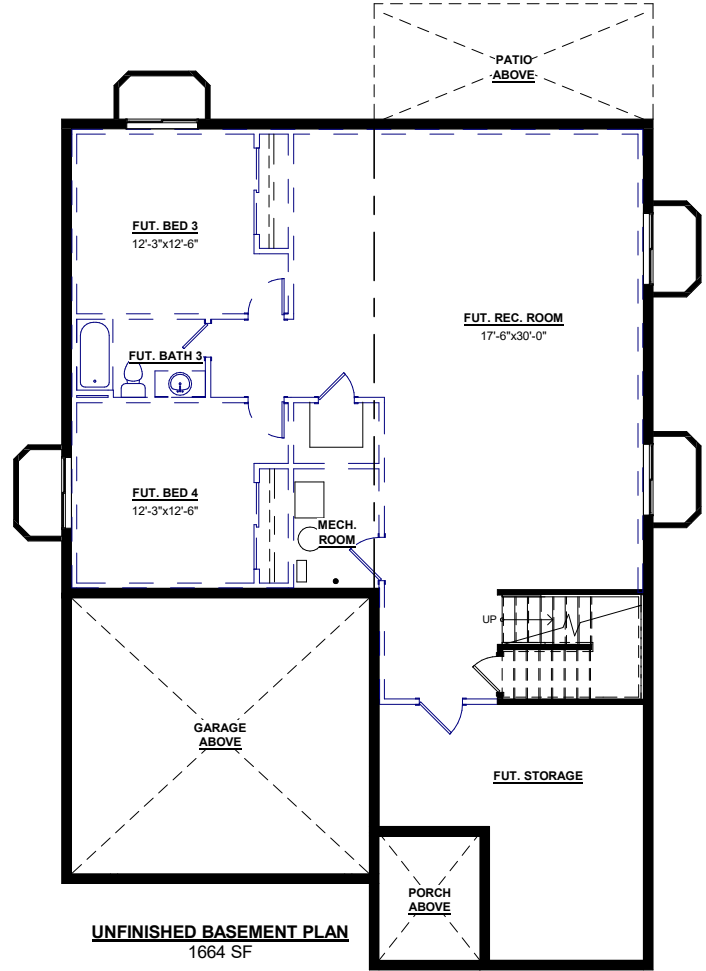

The - Model 300-A

Finished Sq. Ft. 1712 Total Sq. Ft. 3376

In a continuing effort to improve our homes, Von's 7, LLC and Von's Colorado Concepts reserves the right to make changes and/or modifications to plans, elevations, specifications, features, colors, and prices without prior notice. Optional upgrades may be shown for illustration purposes.

The - Model 300-B

Finished Sq. Ft. 1712 Total Sq. Ft. 3376

In a continuing effort to improve our homes, Von's 7, LLC and Von's Colorado Concepts reserves the right to make changes and/or modifications to plans, elevations, specifications, features, colors, and prices without prior notice. Optional upgrades may be shown for illustration purposes.