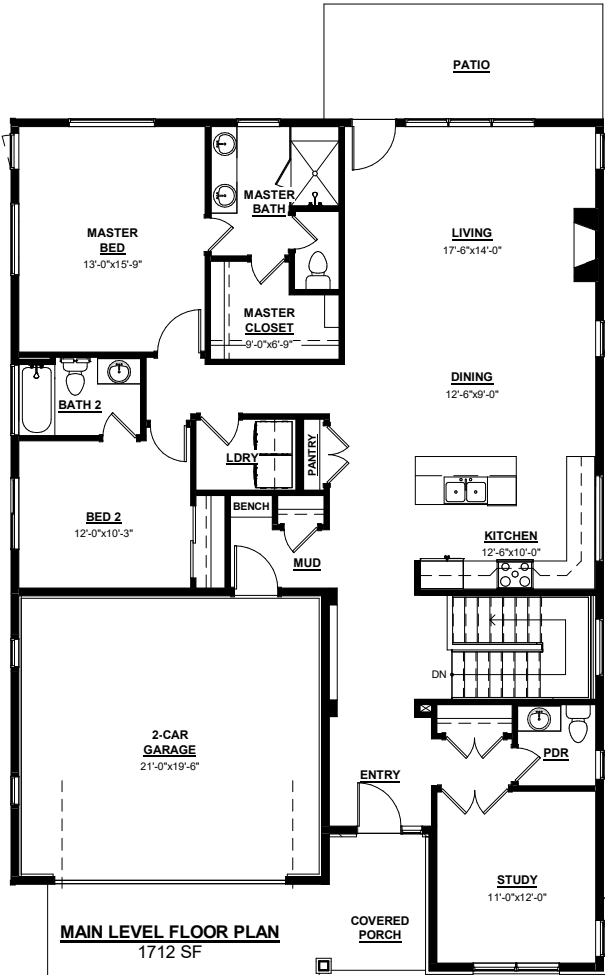

The - Model 300-A

Finished Sq. Ft. 1712 Total Sq. Ft. 3376

In a continuing effort to improve our homes, Von's 7, LLC and Von's Colorado Concepts reserves the right to make changes and/or modifications to plans, elevations, specifications, features, colors, and prices without prior notice. Optional upgrades may be shown for illustration purposes.

The - Model 300-B

Finished Sq. Ft. 1712 Total Sq. Ft. 3376

In a continuing effort to improve our homes, Von's 7, LLC and Von's Colorado Concepts reserves the right to make changes and/or modifications to plans, elevations, specifications, features, colors, and prices without prior notice. Optional upgrades may be shown for illustration purposes.