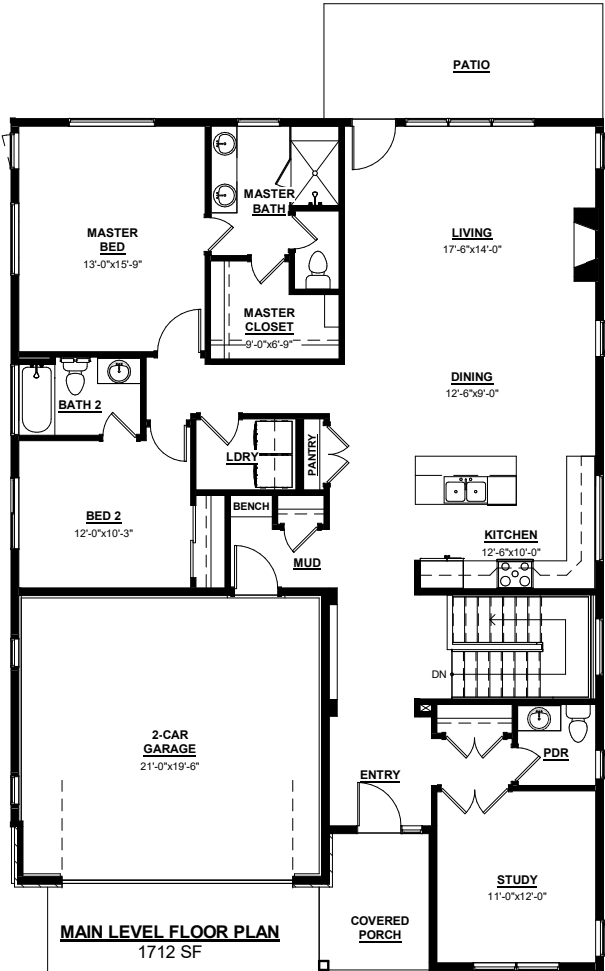

The - Model 300-A

Finished Sq. Ft. 1712 Total Sq. Ft. 3376

In a continuing effort to improve our homes, Von's 7, LLC and Von's Colorado Concepts reserves the right to make changes and/or modifications to plans, elevations, specifications, features, colors, and prices without prior notice. Optional upgrades may be shown for illustration purposes.

The - Model 300-B

Finished Sq. Ft. 1712 Total Sq. Ft. 3376

In a continuing effort to improve our homes, Von's 7, LLC and Von's Colorado Concepts reserves the right to make changes and/or modifications to plans, elevations, specifications, features, colors, and prices without prior notice. Optional upgrades may be shown for illustration purposes.