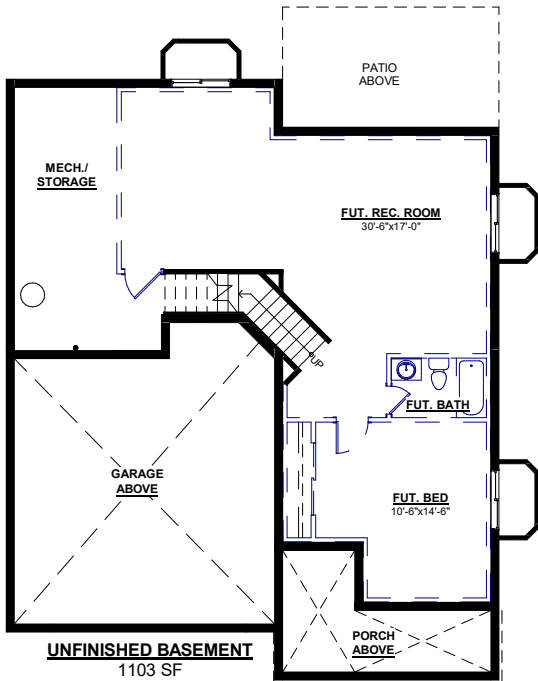

The - Model 800-BF

Finished Sq. Ft. 2218 Total Sq. Ft. 3321

SECOND LEVEL FLOOR PLAN
1013 SF

MAIN LEVEL FLOOR PLAN
1205 SF

UNFINISHED BASEMENT
1103 SF