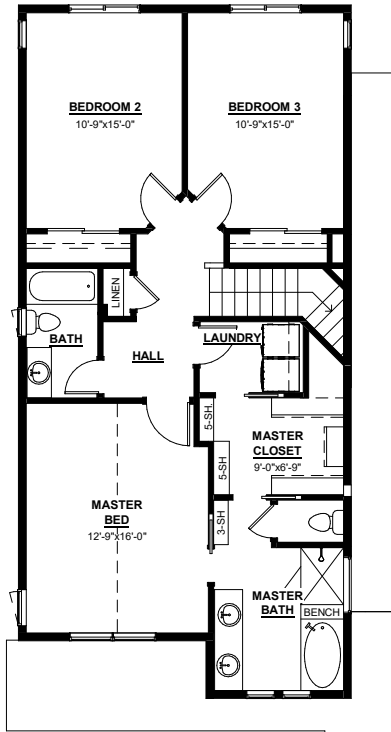

The - Model 800-BF

Finished Sq. Ft. 2218 Total Sq. Ft. 3321

SECOND LEVEL FLOOR PLAN
1013 SF

MAIN LEVEL FLOOR PLAN
1205 SF

UNFINISHED BASEMENT
1103 SF