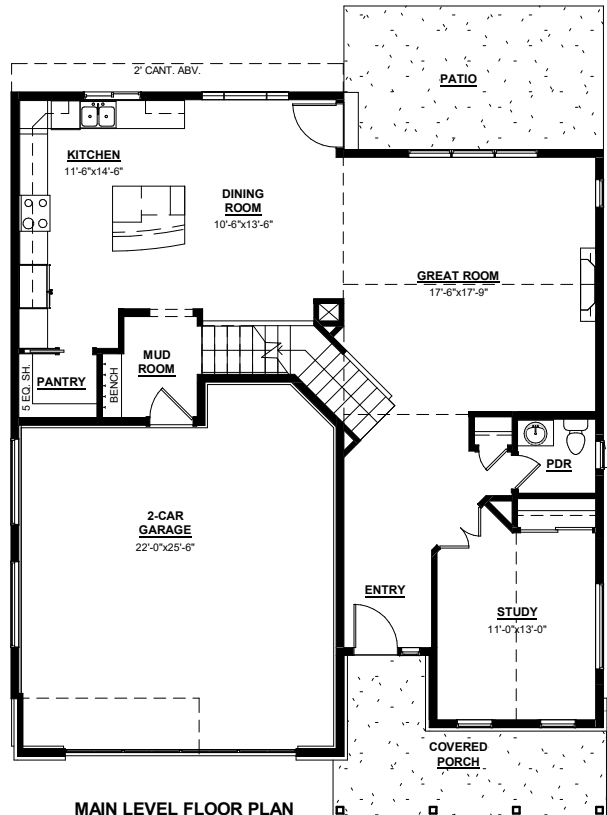

The - Model 800-BF

Finished Sq. Ft. 2218 Total Sq. Ft. 3321

SECOND LEVEL FLOOR PLAN
1013 SF

MAIN LEVEL FLOOR PLAN
1205 SF

UNFINISHED BASEMENT
1103 SF