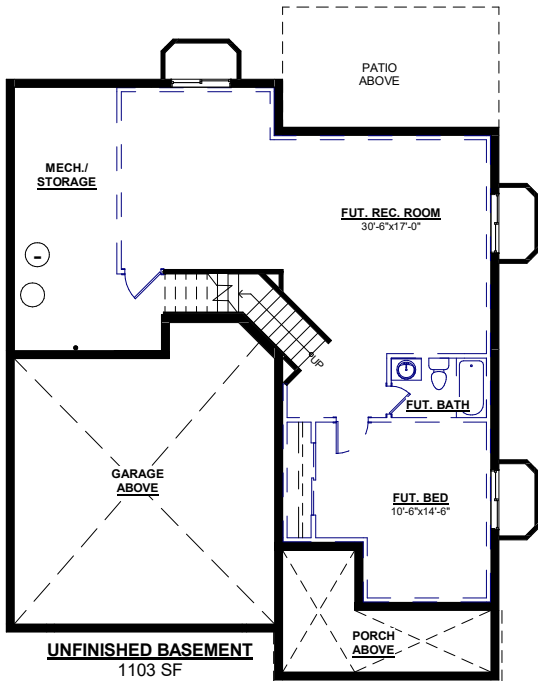

# The - Model 800-AR

Finished Sq. Ft. 2225 Total Sq. Ft. 3328

**SECOND LEVEL FLOOR PLAN**  
1020 SF

**MAIN LEVEL FLOOR PLAN**  
1205 SF

**UNFINISHED BASEMENT**  
1103 SF