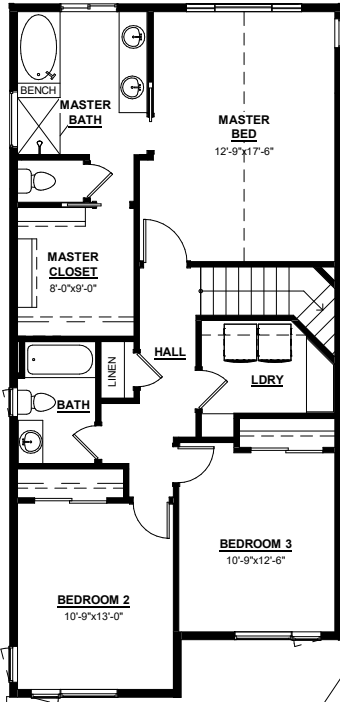

# The - Model 800-AR

Finished Sq. Ft. 2225 Total Sq. Ft. 3328

**SECOND LEVEL FLOOR PLAN**  
1020 SF

**MAIN LEVEL FLOOR PLAN**  
1205 SF

**UNFINISHED BASEMENT**  
1103 SF