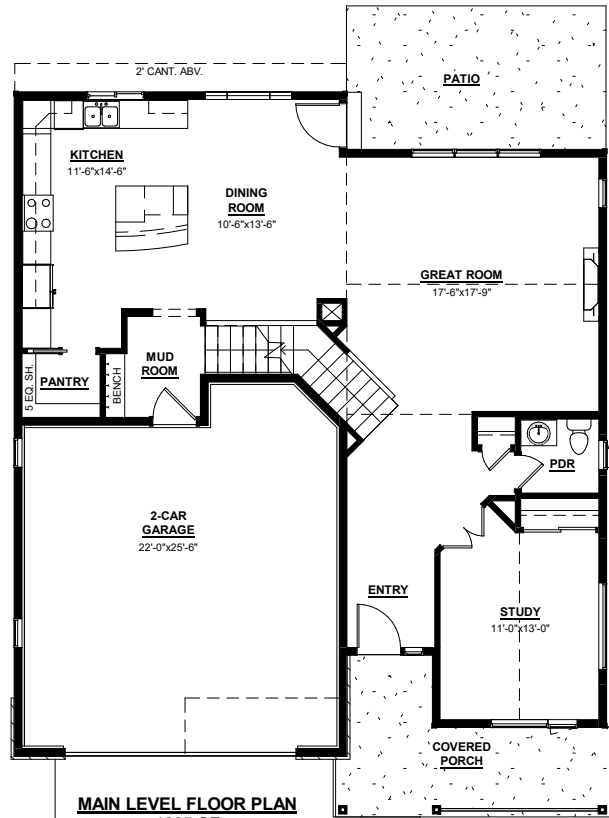

# The - Model 800-AR

Finished Sq. Ft. 2225 Total Sq. Ft. 3328

**SECOND LEVEL FLOOR PLAN**  
1020 SF

**MAIN LEVEL FLOOR PLAN**  
1205 SF

**UNFINISHED BASEMENT**  
1103 SF