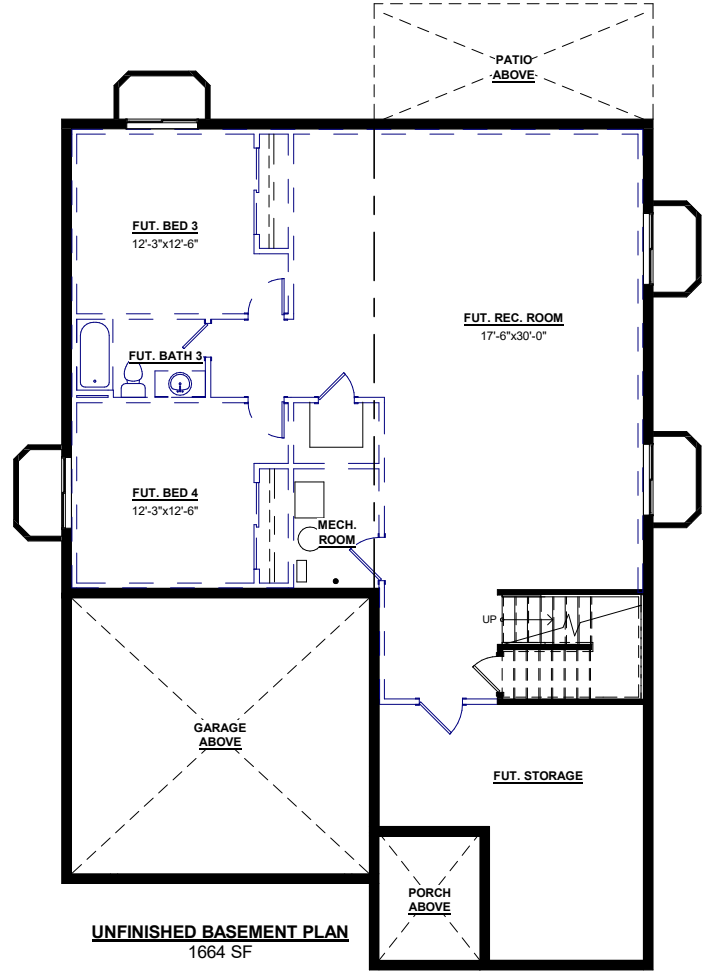

The - Model 300-A

Finished Sq. Ft. 1712 Total Sq. Ft. 3376

In a continuing effort to improve our homes, Von's 7, LLC and Von's Colorado Concepts reserves the right to make changes and/or modifications to plans, elevations, specifications, features, colors, and prices without prior notice. Optional upgrades may be shown for illustration purposes.