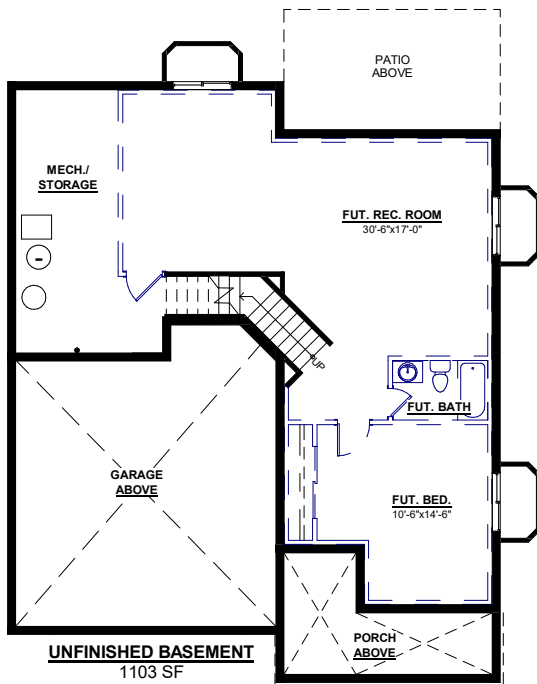

The - Model 800-AF

Finished Sq. Ft. 2218 Total Sq. Ft. 3321

SECOND LEVEL FLOOR PLAN
1013 SF

MAIN LEVEL FLOOR PLAN
1205 SF

UNFINISHED BASEMENT
1103 SF