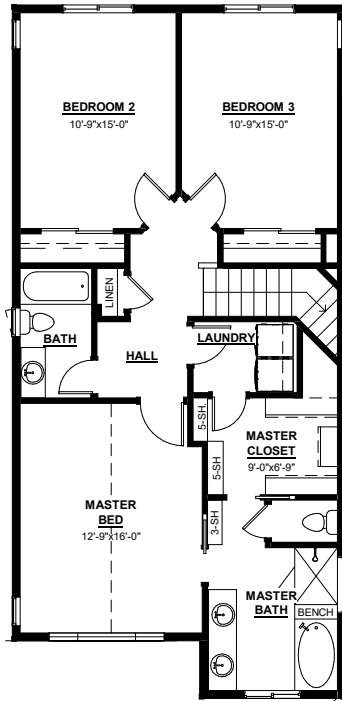

The - Model 800-AF

Finished Sq. Ft. 2218 Total Sq. Ft. 3321

SECOND LEVEL FLOOR PLAN
1013 SF

MAIN LEVEL FLOOR PLAN
1205 SF

UNFINISHED BASEMENT
1103 SF