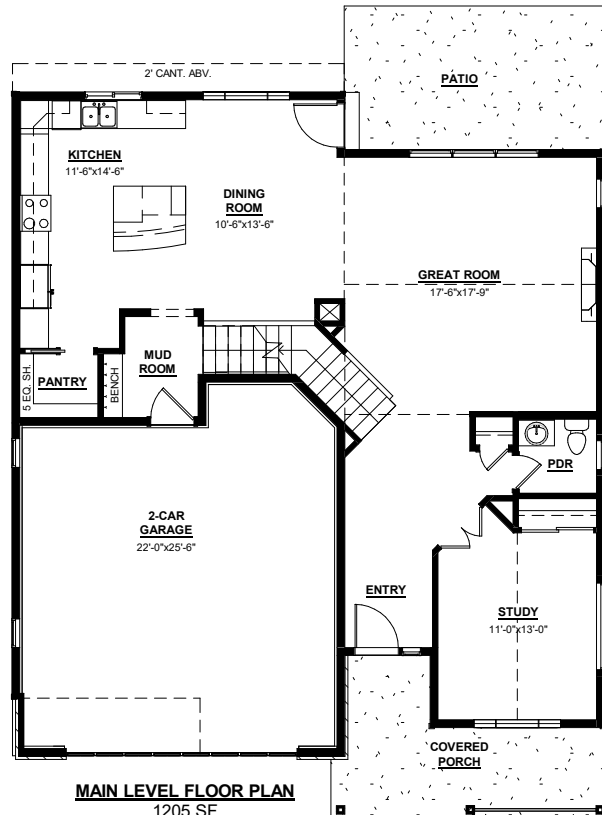

The - Model 800-AF

Finished Sq. Ft. 2218 Total Sq. Ft. 3321

SECOND LEVEL FLOOR PLAN
1013 SF

MAIN LEVEL FLOOR PLAN
1205 SF

UNFINISHED BASEMENT
1103 SF