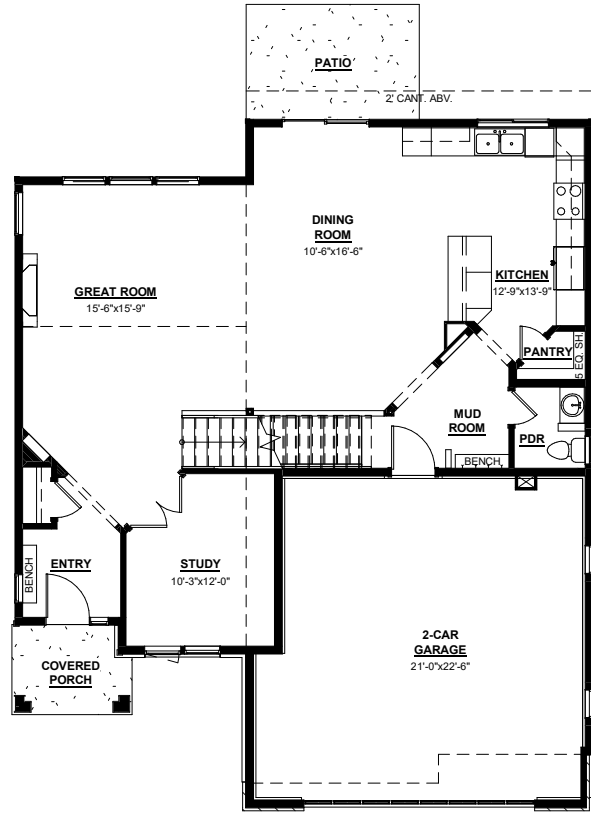

# The - Model 945-AF

Finished Sq. Ft. 2235 Total Sq. Ft. 3277

**SECOND LEVEL FLOOR PLAN**  
1099 SF

**MAIN LEVEL FLOOR PLAN**  
1136 SF

**UNFINISHED BASEMENT PLAN**  
1042 SF