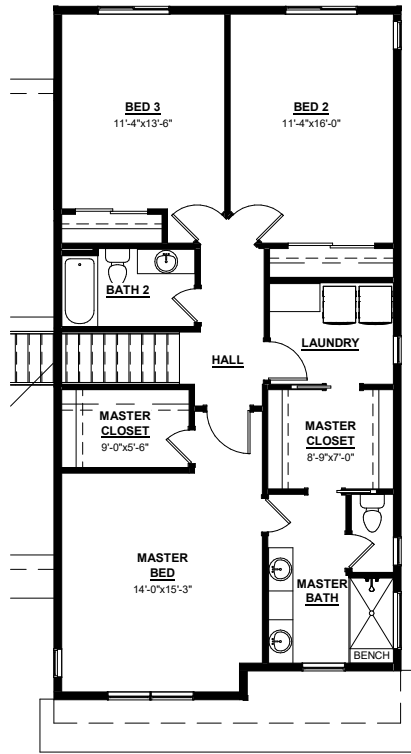

# The - Model 945-AF

Finished Sq. Ft. 2235 Total Sq. Ft. 3277

**SECOND LEVEL FLOOR PLAN**  
1099 SF

**MAIN LEVEL FLOOR PLAN**  
1136 SF

**UNFINISHED BASEMENT PLAN**  
1042 SF