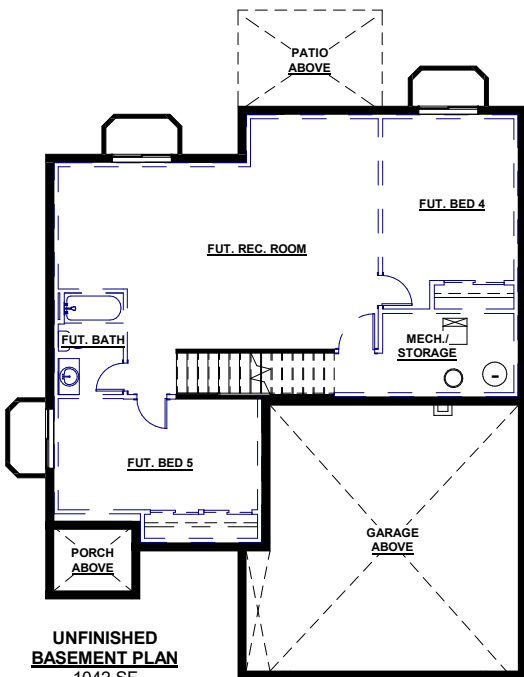

# The - Model 945-AF

Finished Sq. Ft. 2235 Total Sq. Ft. 3277

**SECOND LEVEL FLOOR PLAN**  
1099 SF

**MAIN LEVEL FLOOR PLAN**  
1136 SF

**UNFINISHED BASEMENT PLAN**  
1042 SF