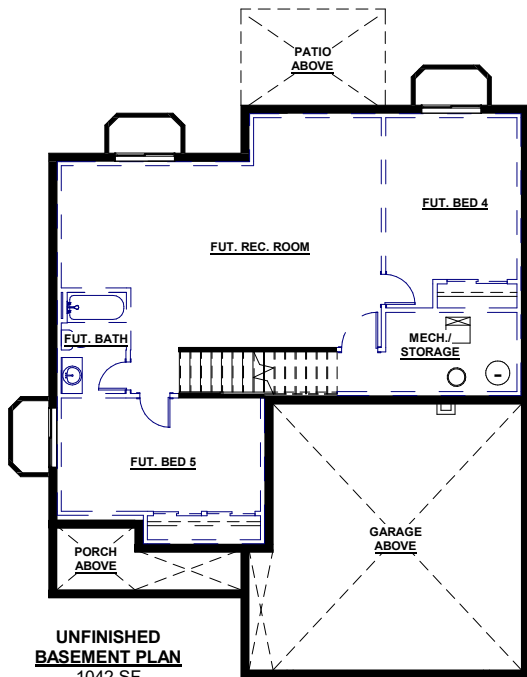

The - Model 945-BF

Finished Sq. Ft. 2235 Total Sq. Ft. 3277

SECOND LEVEL FLOOR PLAN
1099 SF

MAIN LEVEL FLOOR PLAN
1136 SF

UNFINISHED BASEMENT PLAN
1042 SF