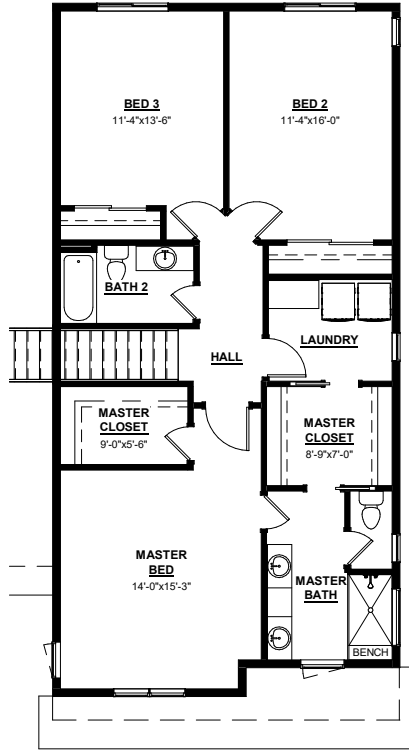

The - Model 945-BF

Finished Sq. Ft. 2235 Total Sq. Ft. 3277

SECOND LEVEL FLOOR PLAN
1099 SF

MAIN LEVEL FLOOR PLAN
1136 SF

UNFINISHED BASEMENT PLAN
1042 SF