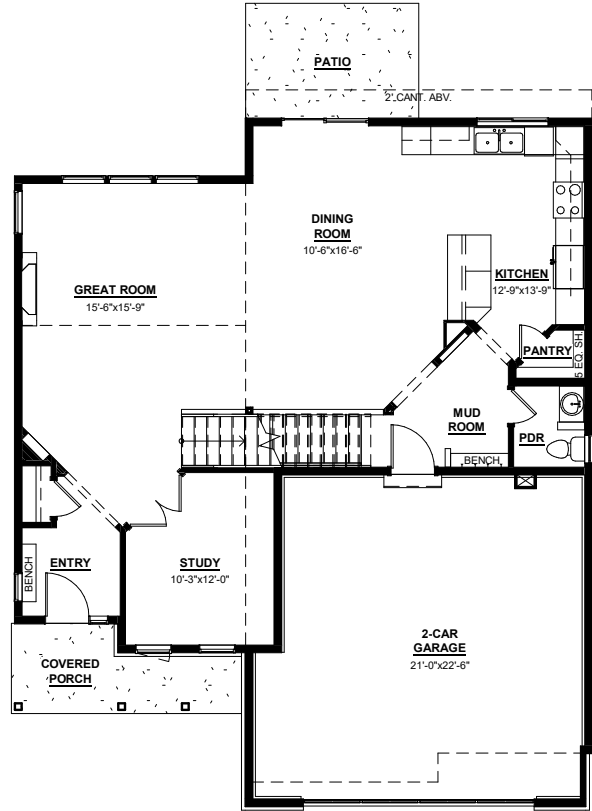

The - Model 945-BF

Finished Sq. Ft. 2235 Total Sq. Ft. 3277

SECOND LEVEL FLOOR PLAN
1099 SF

MAIN LEVEL FLOOR PLAN
1136 SF

UNFINISHED BASEMENT PLAN
1042 SF