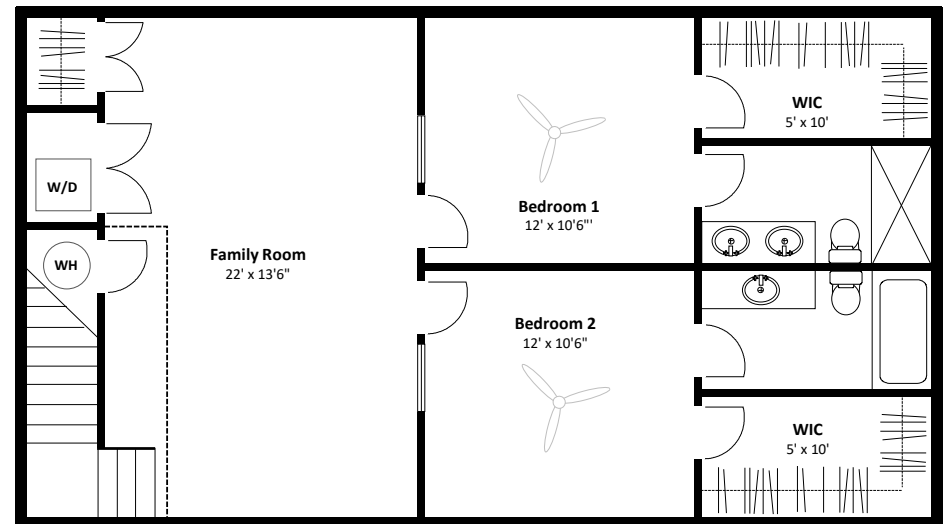

**DISTRICT QUARTERS**

Second Floor

First Floor

**770 Park Road NW**

Unit 102

2 Bedroom 2.5 Bathroom 1,633 SF