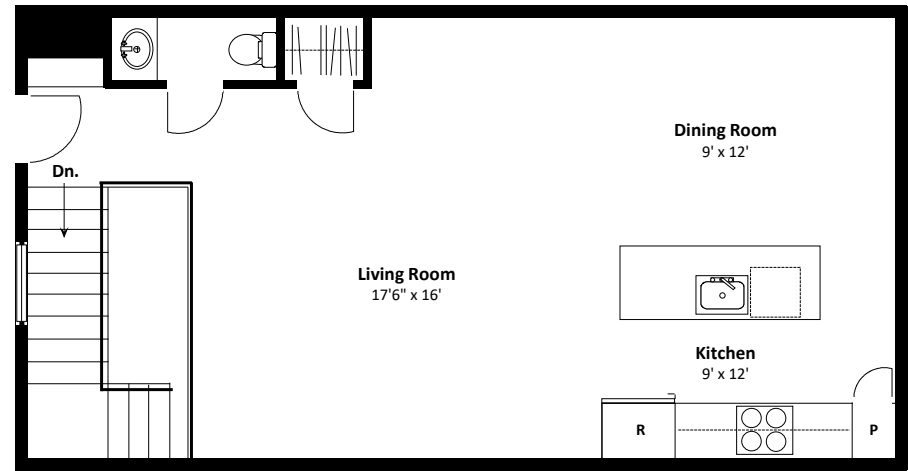

**DISTRICT QUARTERS**

Second Floor

First Floor

**770 Park Road NW**

Unit 102

2 Bedroom 2.5 Bathroom 1,633 SF