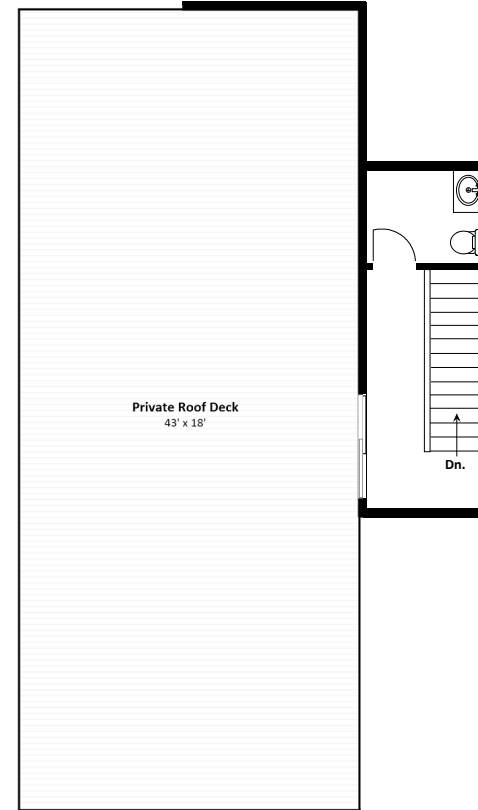

First Floor

Second Floor

770 Park Road NW

Unit 301

2 Bedroom + Den 2.5 Bathroom 1,424 SF

770ParkCondos.com

DISTRICT QUARTERS