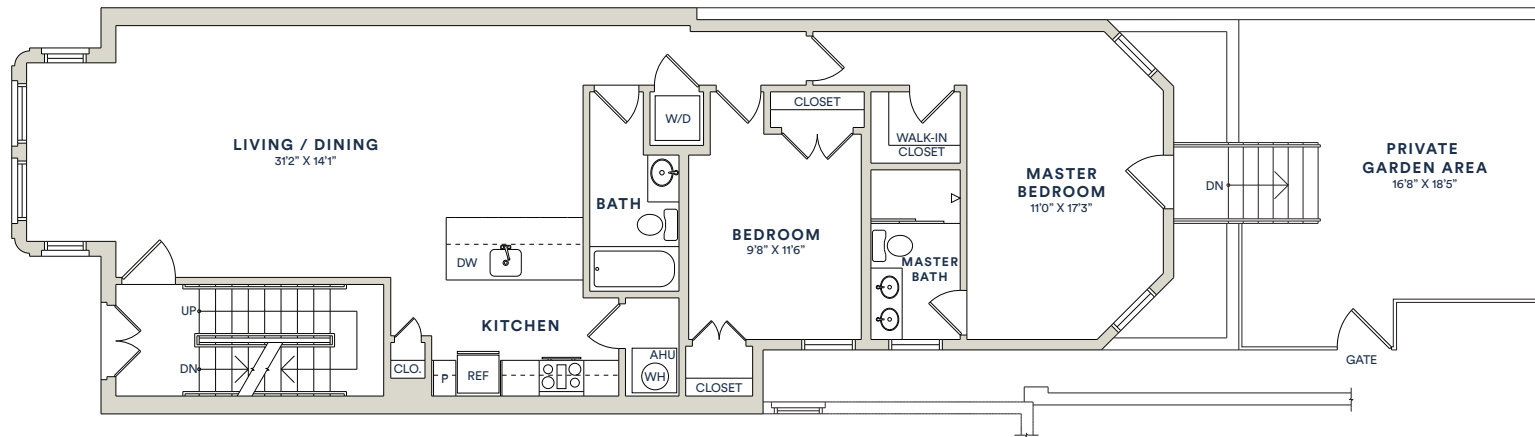

1422 Q Street NW

Unit T01
 2 Bedroom 2 Bathroom 1,124 SF

1422QCondos.com

DISTRICT QUARTERS

1422 Q Street NW

Unit 101
 2 Bedroom 2 Bathroom 1,183 SF

1422QCondos.com

DISTRICT QUARTERS

1422 Q Street NW

Unit 201
 2 Bedroom 2 Bathroom 1,183 SF

—
1422QCondos.com

DISTRICT QUARTERS

1422 Q Street NW

Unit 301
 3 Bedroom + Den 3 Bathroom 1,763 SF

1422QCondos.com

DISTRICT QUARTERS