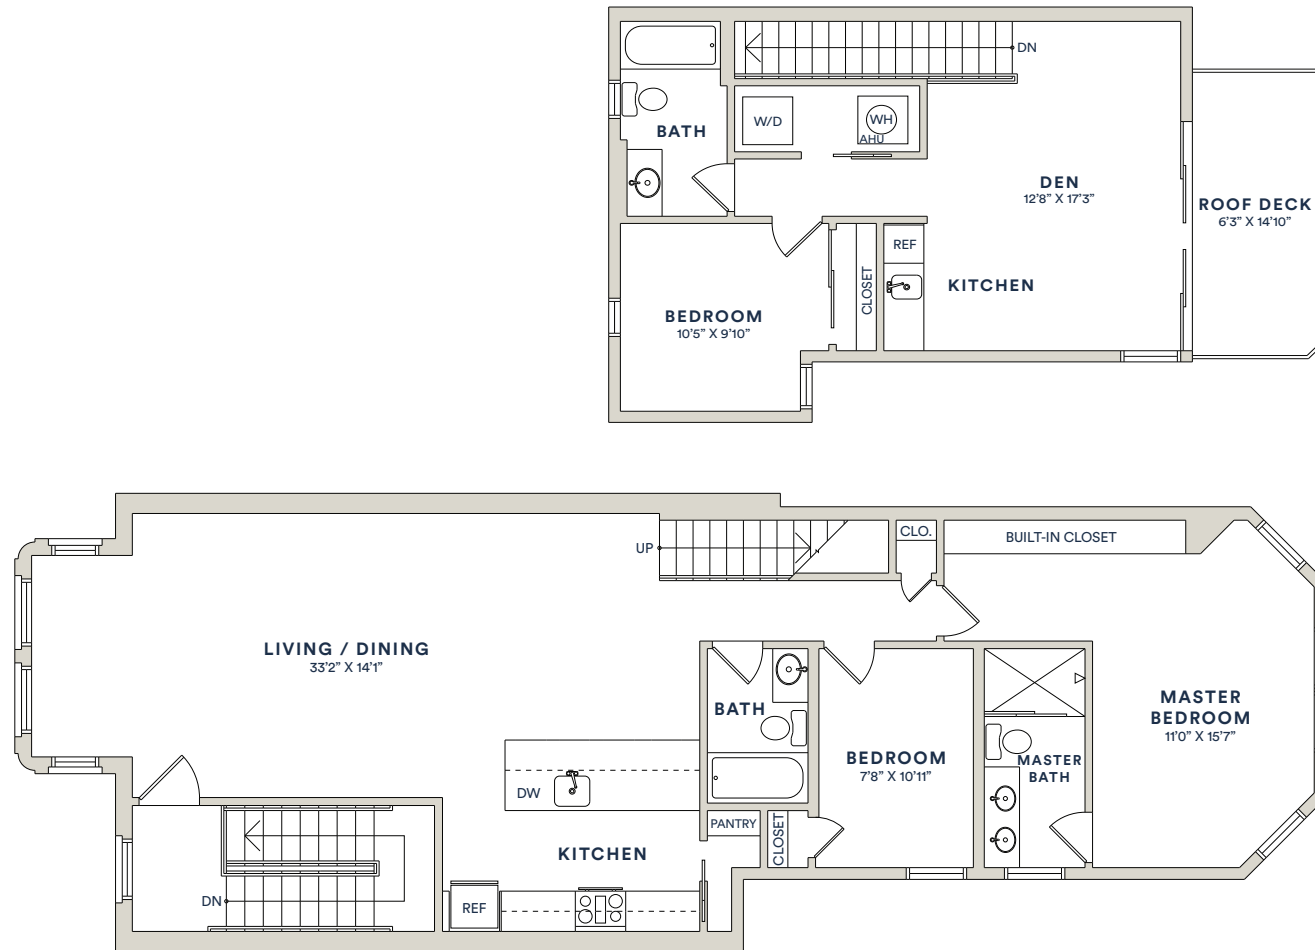

1422 Q Street NW

Unit T01
 2 Bedroom 2 Bathroom 1,124 SF

1422QCondos.com

DISTRICT QUARTERS

1422 Q Street NW

Unit 101
 2 Bedroom 2 Bathroom 1,183 SF

1422QCondos.com

DISTRICT QUARTERS

1422 Q Street NW

Unit 201
 2 Bedroom 2 Bathroom 1,183 SF

—
1422QCondos.com

DISTRICT QUARTERS

1422 Q Street NW

Unit 301
 3 Bedroom + Den 3 Bathroom 1,763 SF

1422QCondos.com

DISTRICT QUARTERS