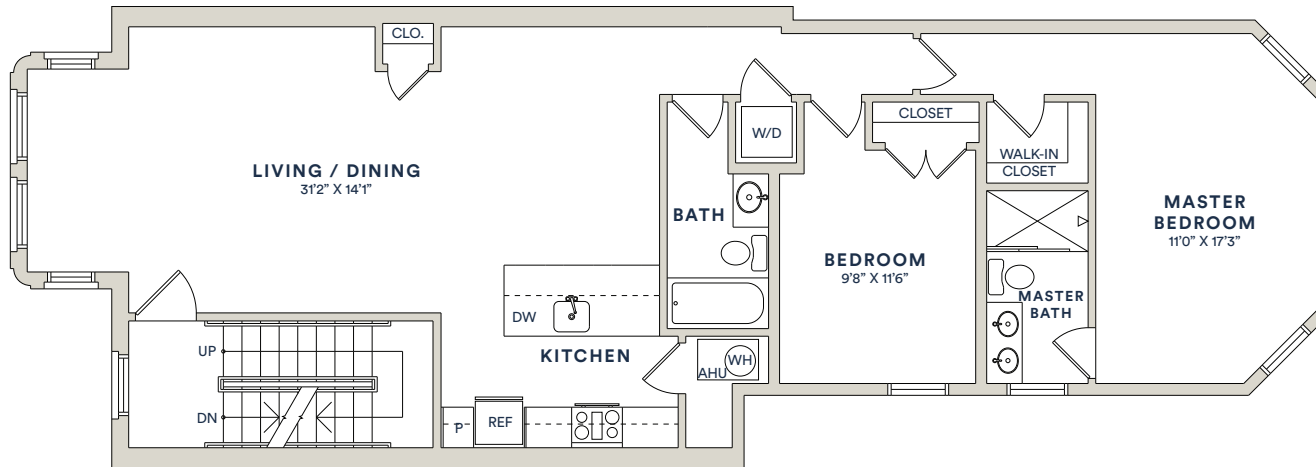

1422 Q Street NW

Unit T01
 2 Bedroom 2 Bathroom 1,124 SF

1422QCondos.com

DISTRICT QUARTERS

1422 Q Street NW

Unit 101
 2 Bedroom 2 Bathroom 1,183 SF

1422QCondos.com

DISTRICT QUARTERS

1422 Q Street NW

Unit 201
 2 Bedroom 2 Bathroom 1,183 SF

—
1422QCondos.com

DISTRICT QUARTERS

1422 Q Street NW

Unit 301
 3 Bedroom + Den 3 Bathroom 1,763 SF

1422QCondos.com

DISTRICT QUARTERS