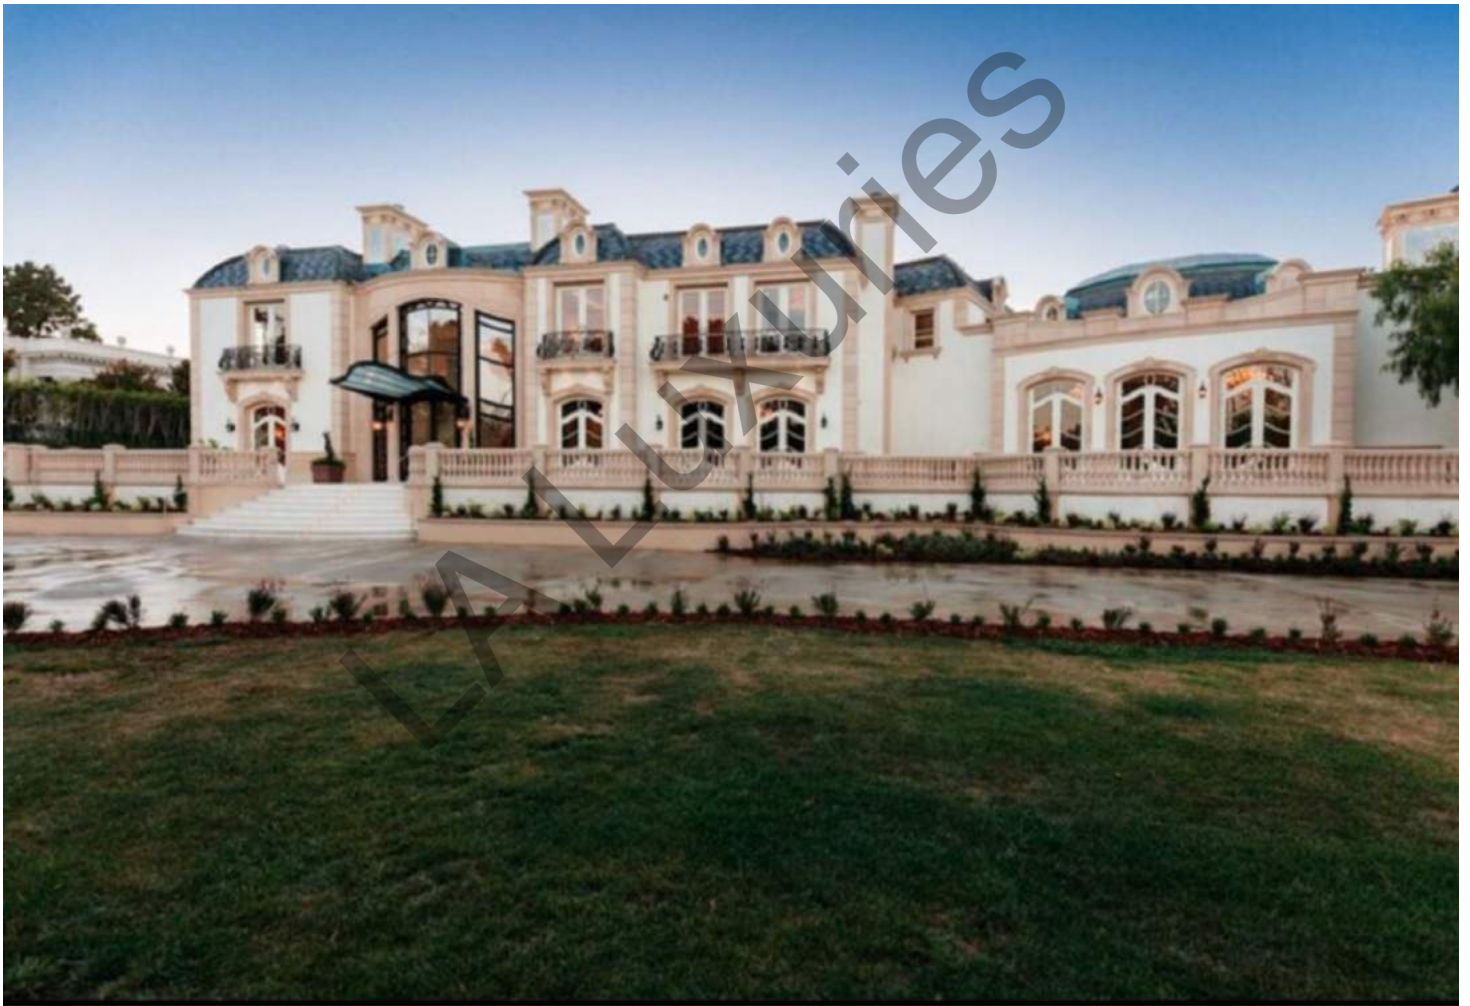

17 BEDROOM / 12 BATHROOM

N Alpine,
Beverly Hills, CA 90210

**LA
LUXURIES**

Regal French Chateau awaits you in the heart of Beverly Hills Estates. Once you have cleared the gated guard entry, you will be transported to classic French splendor. This 28,000 square foot palace has all the appointments fit for a King and Queen.

The craftsmanship and materials are the finest. Some of the appointments include a fitness center, game room, screening room, European spa with wet & dry saunas. Technology is also featured in the form of a state of the art Crestron system. The magnificent property also has an elevator 11 fireplaces, a 3 bedroom guest house, a grand motor court that can accommodate 40 cars.

Experience lush lawns and gardens of a French countryside. This home is truly a baroque masterpiece

Entertaining Home
Grand