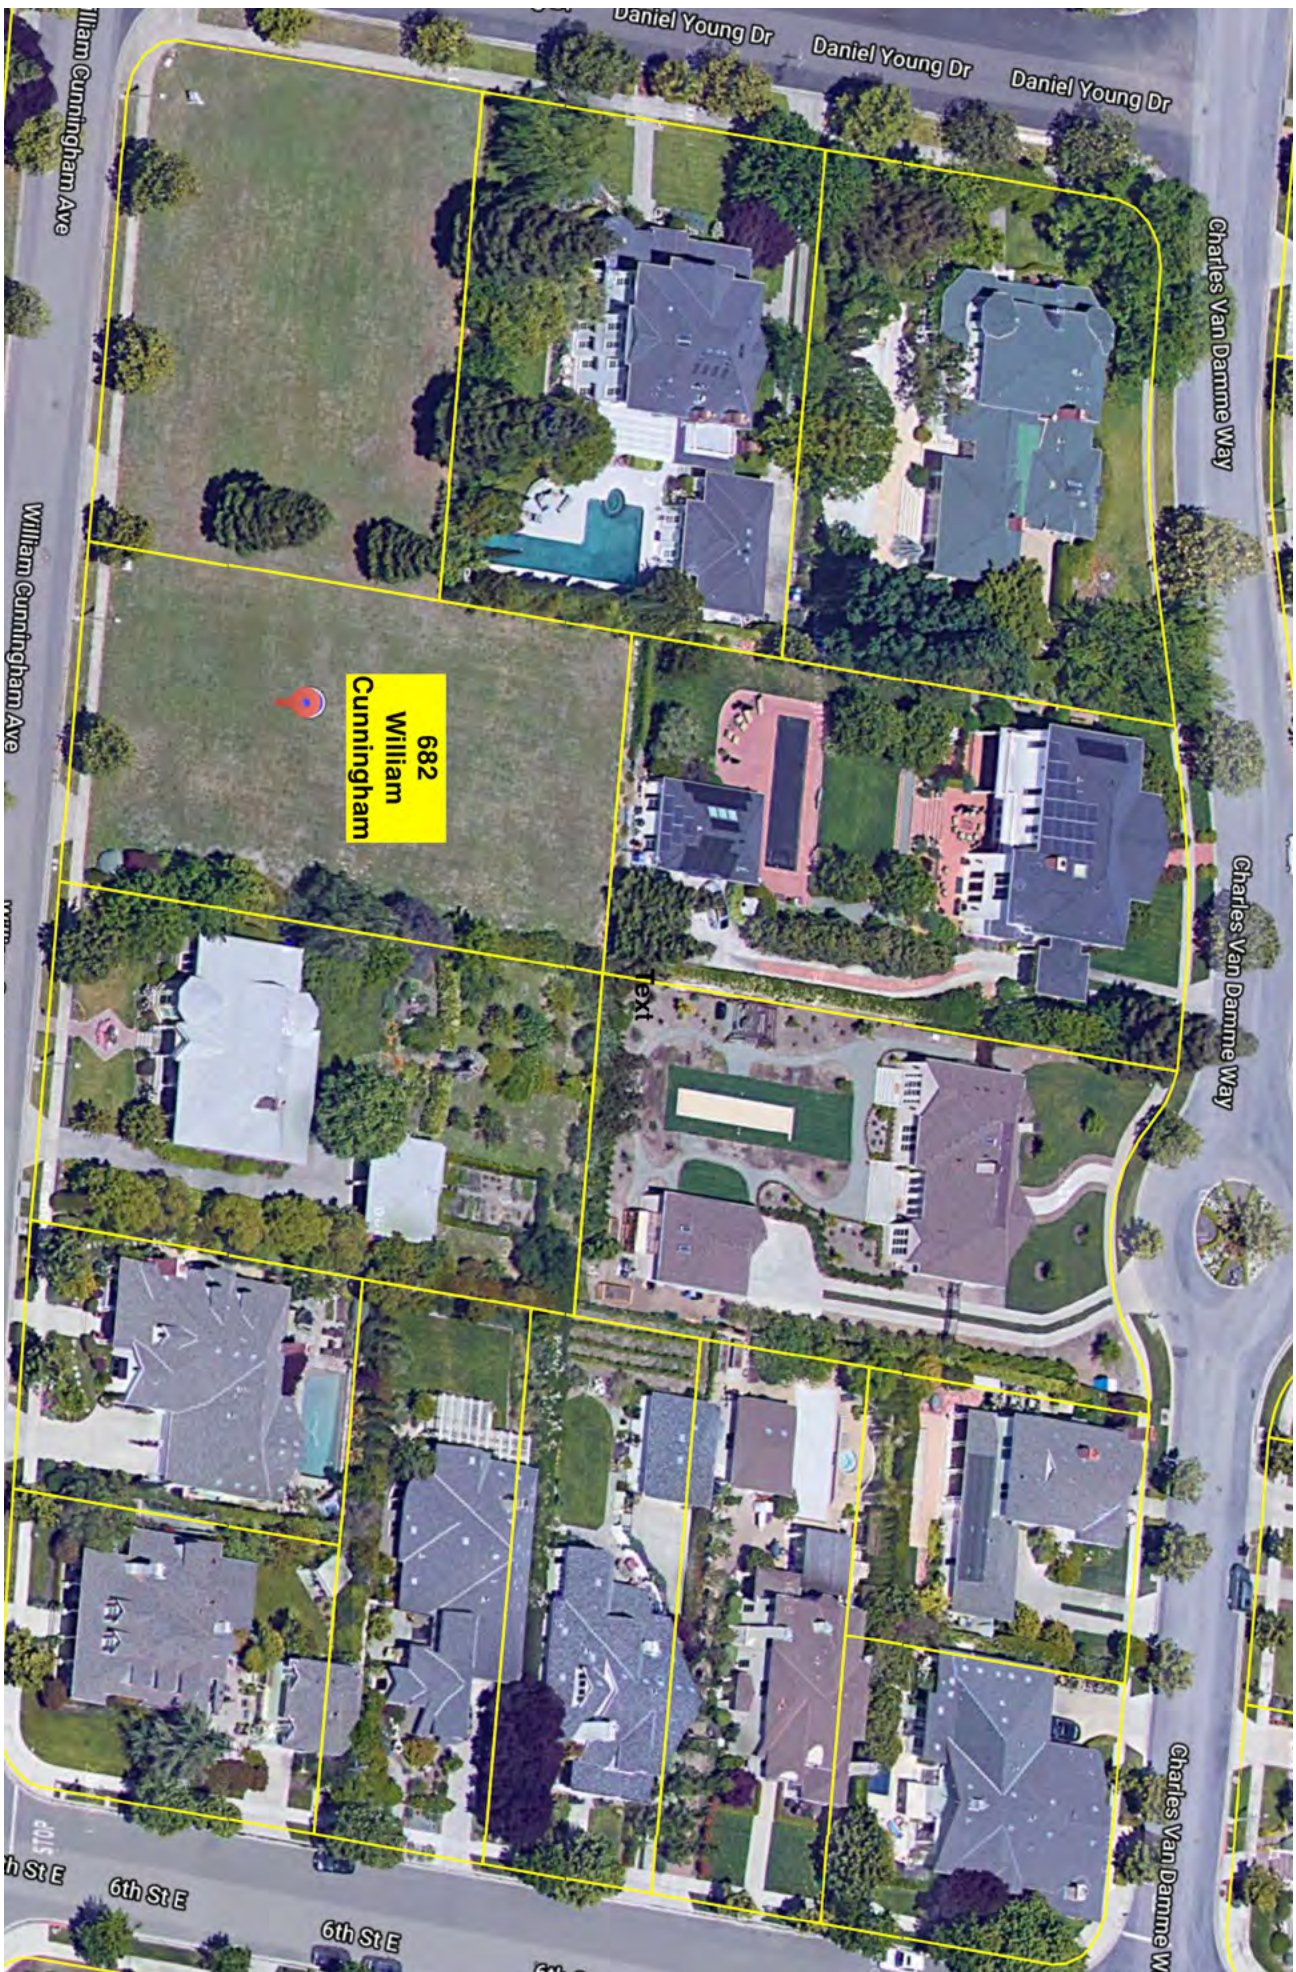

THIS MATERIAL IS BASED UPON INFORMATION, WHICH WE CONSIDER RELIABLE, BUT IT HAS BEEN SUPPLIED BY THIRD PARTIES. WE CANNOT REPRESENT THAT IT IS ACCURATE OR COMPLETE, AND IT SHOULD NOT BE RELIED UPON AS SUCH. THIS OFFERING IS SUBJECT TO ERRORS, OMISSIONS, CHANGE OF PRICE OR WITHDRAWL WITHOUT NOTICE. ©MCMXCVII SOTHEBY'S INTERNATIONAL REALTY, INC. EQUAL HOUSING OPPORTUNITY.